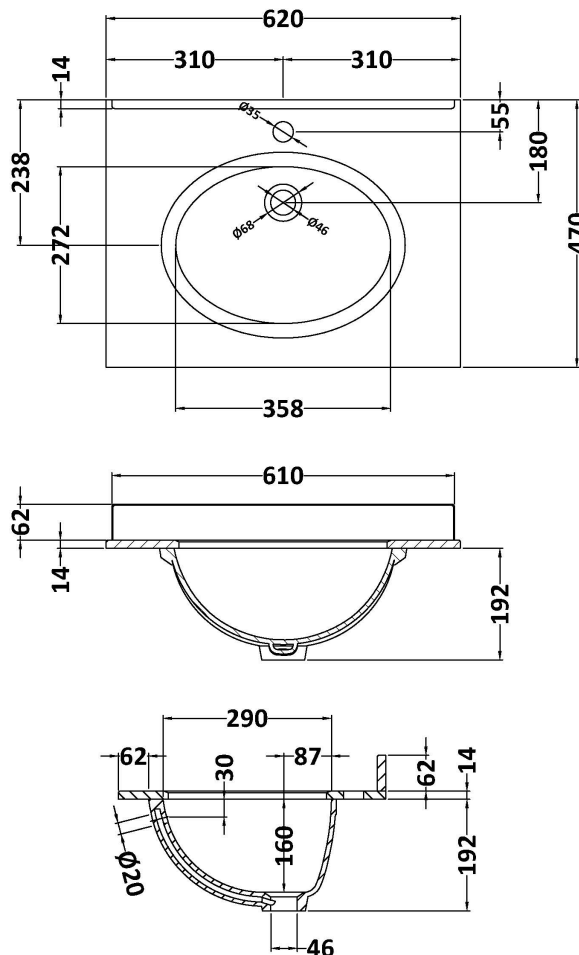

Packaging Dimensions

Height (mm):	465
Width (mm):	625
Depth (mm):	480
Gross Weight (kg):	19.5

Packaging Data

Box Colour:	Brown Cardboard Box
Box Qty:	1
Label Size:	100 x 50
Label Colour:	White Label
Label Qty:	2

Outer Box Dimensions (If Applicable)

Height (mm):	
Width (mm):	
Depth (mm):	
Gross Weight (kg):	
Barcode:	5056462643298

Product Details

Country of Origin:	China
Fitting Instruction:	No
CE & UKCA:	N/A
FSC Certified Materials:	Yes
Colour:	Satin Soft Black
Construction Method:	Cam & Wood Dowel
Construction Type:	Rigid
Cabinet Finish:	MFC Painted Matt
Fascia Finish:	Mdf Painted Matt
Cabinet Thickness (mm):	18
Fascia Thickness (mm):	18
Drawer Included:	Yes
Drawer Type:	80mm High Metal S/C Inc Galler
No of Shelves:	Not Applicable
Hinge Type:	Not Applicable
Hinge Included:	Not Applicable
Adjustable Legs:	No, Not Required
Fixings Included:	Yes
Handle Style:	Traditional
Waste Shroud:	Yes
Handle Included:	Yes, Supplied
Handle Type:	Knob

Sales Code: LOM222

Description: 600 Single Bowl Marble Top 1Th

Product Dimensions

Height (mm):	268
Width (mm):	620
Depth (mm):	463
Nett Weight (kg):	13.5

Packaging Dimensions

Height (mm):	310
Width (mm):	700
Depth (mm):	550
Gross Weight (kg):	14

Packaging Data

Box Colour:	White Cardboard Box
Box Qty:	1
Label Size:	100 x 50
Label Colour:	White Label
Label Qty:	2

Outer Box Dimensions (If Applicable)

Height (mm):	
Width (mm):	
Depth (mm):	
Gross Weight (kg):	
Barcode:	5056211818977