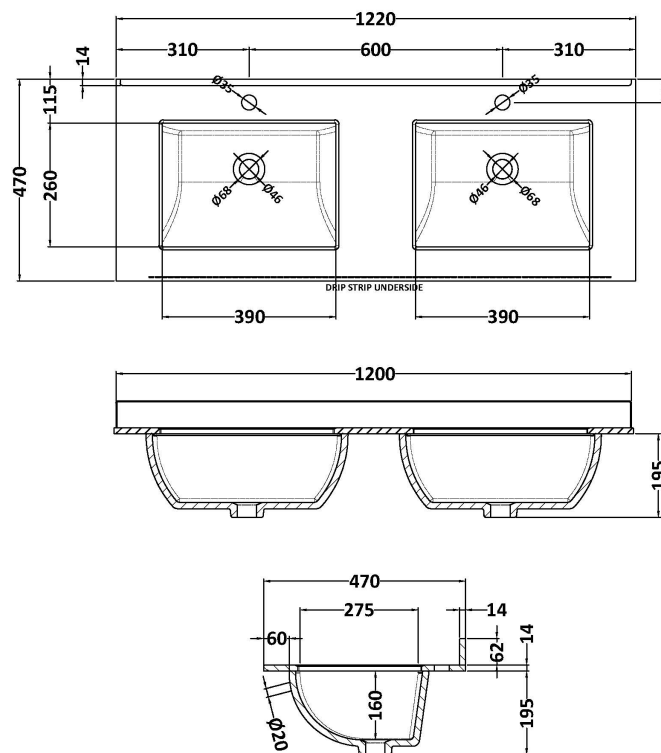

### Product Dimensions

Height (mm):	431
Width (mm):	600
Depth (mm):	453
Nett Weight (kg):	19

### Outer Box Dimensions (If Applicable)

Height (mm):	
Width (mm):	
Depth (mm):	
Gross Weight (kg):	
Barcode:	5056462643298

### Product Dimensions

Height (mm):	62
Width (mm):	1220
Depth (mm):	470
Nett Weight (kg):	27.5

### Packaging Dimensions

Height (mm):	310
Width (mm):	1300
Depth (mm):	550
Gross Weight (kg):	28