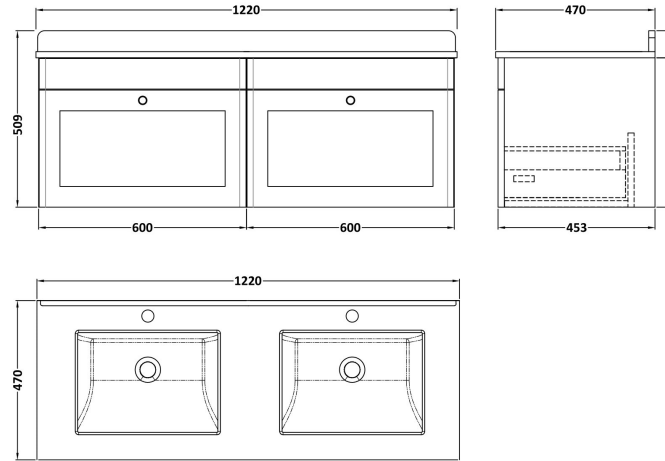

Sales Code: CLC1494WS2

Description: 1200 W/H 2-Drawer Unit & Marble Top

Packaging Details

Barcode: 5056678417829