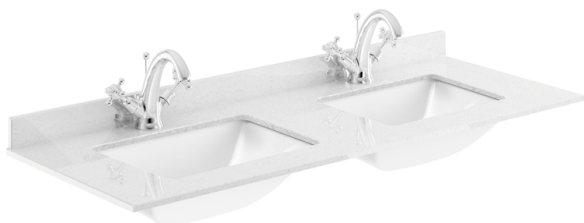

Sales Code: LSM234

Description: 1200 Double Bowl Marble Top 1Th

Product Dimensions

Height (mm):	62
Width (mm):	1220
Depth (mm):	470
Nett Weight (kg):	27.5

Packaging Dimensions

Height (mm):	310
Width (mm):	1300
Depth (mm):	550
Gross Weight (kg):	28

Packaging Data

Box Colour:	White Cardboard Box
Box Qty:	1
Label Size:	100 x 50
Label Colour:	White Label
Label Qty:	2

Outer Box Dimensions (If Applicable)

Height (mm):	
Width (mm):	
Depth (mm):	
Gross Weight (kg):	
Barcode:	5056462656045

Product Details

Country of Origin:	China
Fitting Instruction:	No
Certification: CE & UKCA:	N/A
WRAS:	N/A
WRAS No:	N/A
Product Material:	Vitreous China, Natural Marble
Fixing Supplied:	No

Pans/Bidets: Trap Style: Not Applicable Includes Seat: Not Applicable

Seats: Seat Type: Not Applicable Material: Not Applicable
Function: Not Applicable Hinge Type: Not Applicable
Hinge Material: Not Applicable

Cisterns: Operating Type: Not Applicable Fittings: Not Applicable
Lever Type: Not Applicable

Basins: Tap Hole: One Taphole Chain Stay Hole: No
Template: Not Applicable Waste Type Req: Slotted
Overflow Inc: Yes Overflow Cover: Yes
Inner Bowl Depth (mm): 160mm