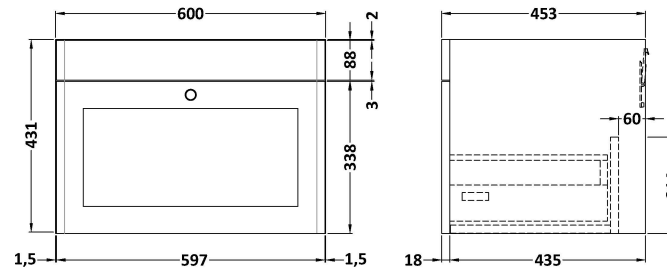

### Product Dimensions

Height (mm):	431
Width (mm):	600
Depth (mm):	453
Nett Weight (kg):	19

### Packaging Dimensions

Height (mm):	465
Width (mm):	625
Depth (mm):	480
Gross Weight (kg):	19.5

### Product Dimensions

Height (mm):	62
Width (mm):	1220
Depth (mm):	470
Nett Weight (kg):	27.5

### Packaging Dimensions

Height (mm):	310
Width (mm):	1300
Depth (mm):	550
Gross Weight (kg):	28