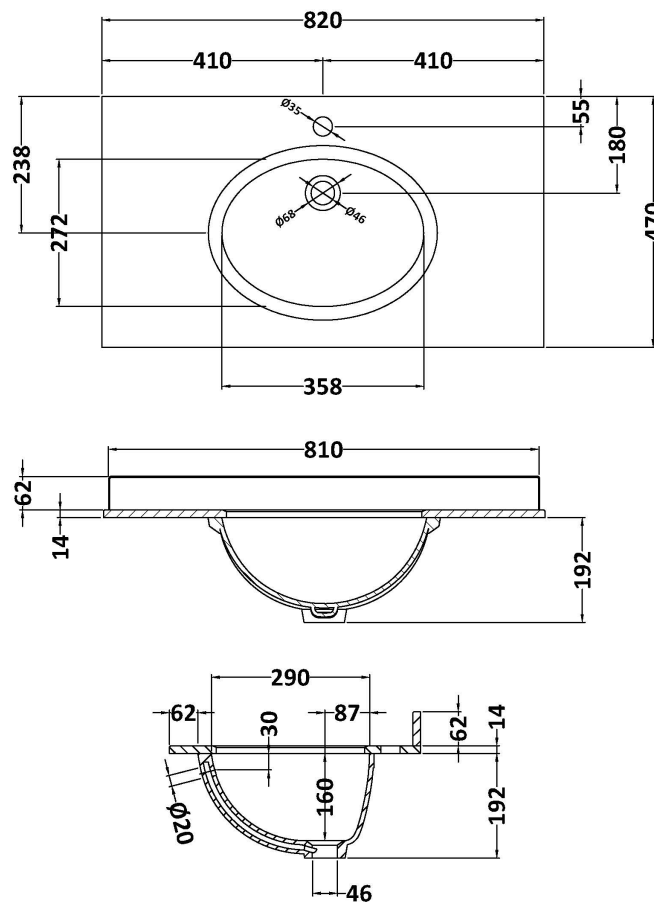

### Product Dimensions

Height (mm):	431
Width (mm):	800
Depth (mm):	453
Nett Weight (kg):	23

### Outer Box Dimensions (If Applicable)

Height (mm):	
Width (mm):	
Depth (mm):	
Gross Weight (kg):	
Barcode:	5056462643335

### Product Dimensions

Height (mm):	268
Width (mm):	820
Depth (mm):	463
Nett Weight (kg):	18

### Packaging Dimensions

Height (mm):	310
Width (mm):	900
Depth (mm):	550
Gross Weight (kg):	18.5