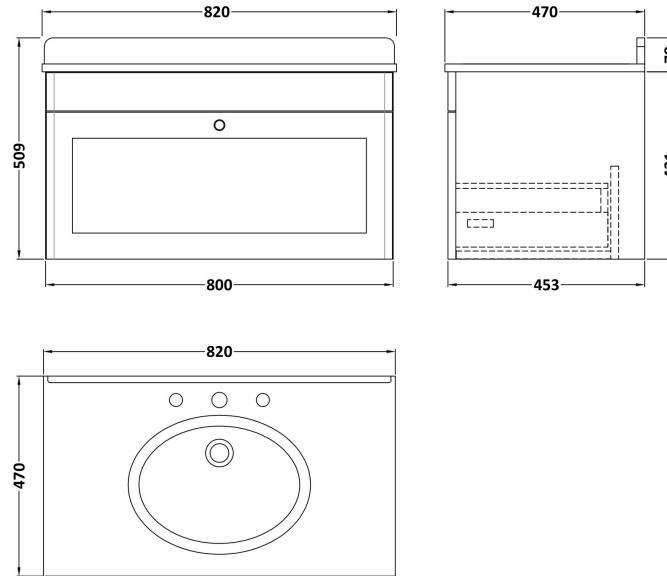

Sales Code: CLC1496WR3

Description: 800 W/H 1-Drawer Unit & Marble Top 3Th

Packaging Details

Barcode: 5056678417706

Sales Code: CLA1496

Description: 800 W/H 1-Drawer Unit (431X800x453)

Product Dimensions

Height (mm):	431
Width (mm):	800
Depth (mm):	453
Nett Weight (kg):	23

Packaging Dimensions

Height (mm):	465
Width (mm):	825
Depth (mm):	480
Gross Weight (kg):	23.5

Packaging Data

Box Colour:	Brown Cardboard Box
Box Qty:	1
Label Size:	100 x 50
Label Colour:	White Label
Label Qty:	2

Outer Box Dimensions (If Applicable)

Height (mm):	
Width (mm):	
Depth (mm):	
Gross Weight (kg):	
Barcode:	5056462643335

Product Details

Country of Origin:	China
Fitting Instruction:	No
CE & UKCA:	N/A
FSC Certified Materials:	Yes
Colour:	Satin Soft Black
Construction Method:	Cam & Wood Dowel
Construction Type:	Rigid
Cabinet Finish:	MFC Painted Matt
Fascia Finish:	Mdf Painted Matt
Cabinet Thickness (mm):	18
Fascia Thickness (mm):	18
Drawer Included:	Yes
Drawer Type:	80mm High Metal S/C Inc Galler
No of Shelves:	Not Applicable
Hinge Type:	Not Applicable
Hinge Included:	Not Applicable
Adjustable Legs:	No, Not Required
Fixings Included:	Yes
Handle Style:	Traditional
Waste Shroud:	Yes
Handle Included:	Yes, Supplied
Handle Type:	Knob

Sales Code: LOM231

Description: 800 Single Bowl Marble Top 3Th

Product Dimensions

Height (mm):	268
Width (mm):	820
Depth (mm):	463
Nett Weight (kg):	18

Packaging Dimensions

Height (mm):	310
Width (mm):	900
Depth (mm):	550
Gross Weight (kg):	18.5