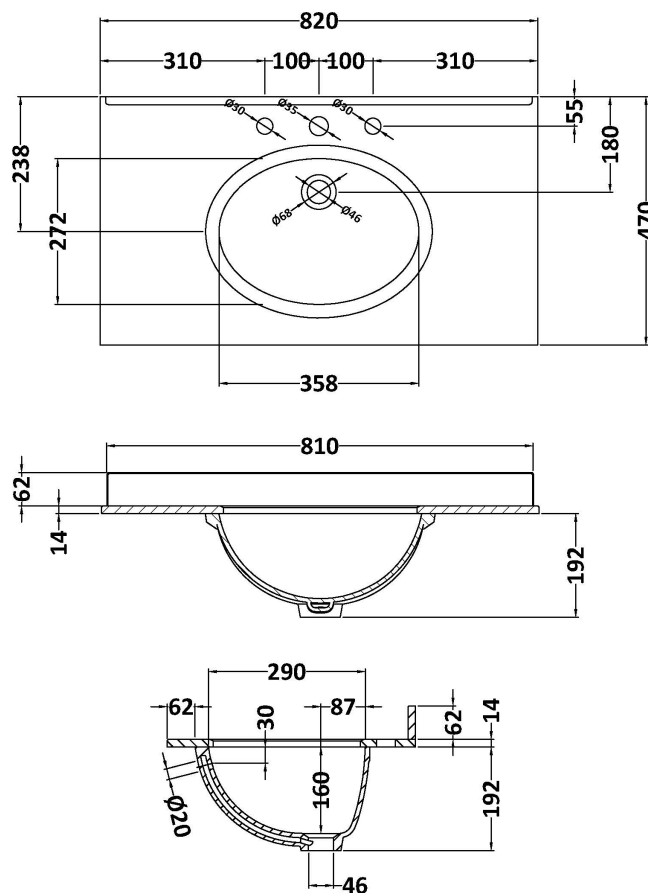

Packaging Dimensions

Height (mm):	465
Width (mm):	825
Depth (mm):	480
Gross Weight (kg):	23.5

Packaging Data

Box Colour:	Brown Cardboard Box
Box Qty:	1
Label Size:	100 x 50
Label Colour:	White Label
Label Qty:	2

Outer Box Dimensions (If Applicable)

Height (mm):	
Width (mm):	
Depth (mm):	
Gross Weight (kg):	
Barcode:	5056462643335

Product Details

Country of Origin:	China
Fitting Instruction:	No
CE & UKCA:	N/A
FSC Certified Materials:	Yes
Colour:	Satin Soft Black
Construction Method:	Cam & Wood Dowel
Construction Type:	Rigid
Cabinet Finish:	MFC Painted Matt
Fascia Finish:	Mdf Painted Matt
Cabinet Thickness (mm):	18
Fascia Thickness (mm):	18
Drawer Included:	Yes
Drawer Type:	80mm High Metal S/C Inc Galler
No of Shelves:	Not Applicable
Hinge Type:	Not Applicable
Hinge Included:	Not Applicable
Adjustable Legs:	No, Not Required
Fixings Included:	Yes
Handle Style:	Traditional
Waste Shroud:	Yes
Handle Included:	Yes, Supplied
Handle Type:	Knob

Sales Code: LOM231

Description: 800 Single Bowl Marble Top 3Th

Product Dimensions

Height (mm):	268
Width (mm):	820
Depth (mm):	463
Nett Weight (kg):	18

Packaging Dimensions

Height (mm):	310
Width (mm):	900
Depth (mm):	550
Gross Weight (kg):	18.5

Packaging Data

Box Colour:	White Cardboard Box
Box Qty:	1
Label Size:	100 x 50
Label Colour:	White Label
Label Qty:	2

Outer Box Dimensions (If Applicable)

Height (mm):	
Width (mm):	
Depth (mm):	
Gross Weight (kg):	
Barcode:	5056211819066