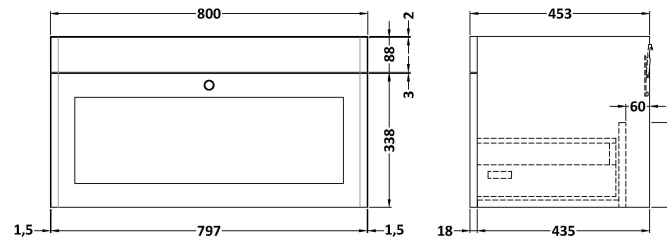

Sales Code: CLC1496WR3

Description: 800 W/H 1-Drawer Unit & Marble Top 3Th

Packaging Details

Barcode: 5056678417706

Sales Code: CLA1496

Description: 800 W/H 1-Drawer Unit (431X800x453)

Product Dimensions

Height (mm):	431
Width (mm):	800
Depth (mm):	453
Nett Weight (kg):	23

Packaging Dimensions

Height (mm):	465
Width (mm):	825
Depth (mm):	480
Gross Weight (kg):	23.5

Packaging Data

Box Colour:	Brown Cardboard Box
Box Qty:	1
Label Size:	100 x 50
Label Colour:	White Label
Label Qty:	2

Sales Code: LOM231

Description: 800 Single Bowl Marble Top 3Th

Product Dimensions

Height (mm):	268
Width (mm):	820
Depth (mm):	463
Nett Weight (kg):	18

Packaging Dimensions

Height (mm):	310
Width (mm):	900
Depth (mm):	550
Gross Weight (kg):	18.5

Packaging Data

Box Colour:	White Cardboard Box
Box Qty:	1
Label Size:	100 x 50
Label Colour:	White Label
Label Qty:	2

Outer Box Dimensions (If Applicable)

Height (mm):	
Width (mm):	
Depth (mm):	
Gross Weight (kg):	
Barcode:	5056211819066