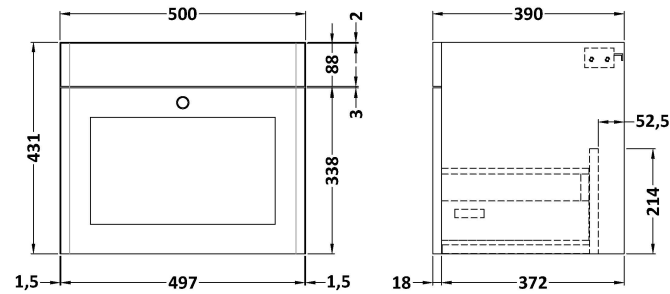

Sales Code: CLC191A

Description: 500 W/H 1-Drawer Unit & Basin 1Th

Packaging Details

Barcode: 5056462686233

Sales Code: CLA191

Description: 500 W/H 1-Drawer Unit (431X500x390)

Product Dimensions

Height (mm):	431
Width (mm):	500
Depth (mm):	390
Nett Weight (kg):	15.2

Packaging Dimensions

Height (mm):	465
Width (mm):	525
Depth (mm):	415
Gross Weight (kg):	15.7

Packaging Data

Box Colour:	Brown Cardboard Box
Box Qty:	1
Label Size:	100 x 50
Label Colour:	White Label
Label Qty:	2

Sales Code: CBM502

Description: 500 Classique Basin 1Th

Product Dimensions

Height (mm):	187
Width (mm):	531
Depth (mm):	406
Nett Weight (kg):	13.5

Packaging Dimensions

Height (mm):	430
Width (mm):	550
Depth (mm):	220
Gross Weight (kg):	13.5

Packaging Data

Box Colour:	Brown Cardboard Box - Printed
Box Qty:	1
Label Size:	100 x 50
Label Colour:	White Label
Label Qty:	2

Outer Box Dimensions (If Applicable)

Height (mm):	
Width (mm):	
Depth (mm):	
Gross Weight (kg):	
Barcode:	5056462643632