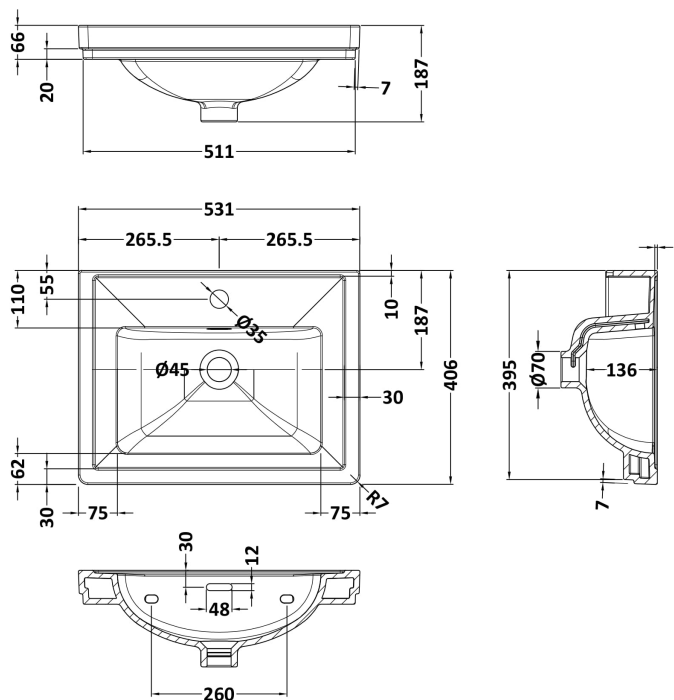

Packaging Dimensions

Height (mm):	465
Width (mm):	525
Depth (mm):	415
Gross Weight (kg):	15.7

Packaging Data

Box Colour:	Brown Cardboard Box
Box Qty:	1
Label Size:	100 x 50
Label Colour:	White Label
Label Qty:	2

Outer Box Dimensions (If Applicable)

Height (mm):	
Width (mm):	
Depth (mm):	
Gross Weight (kg):	
Barcode:	5056462643229

Product Details

Country of Origin:	China
Fitting Instruction:	No
CE & UKCA:	N/A
FSC Certified Materials:	Yes
Colour:	Satin White
Construction Method:	Cam & Wood Dowel
Construction Type:	Rigid
Cabinet Finish:	MFC Painted Matt
Fascia Finish:	Mdf Painted Matt
Cabinet Thickness (mm):	18
Fascia Thickness (mm):	18
Drawer Included:	Yes
Drawer Type:	80mm High Metal S/C Inc Galler
No of Shelves:	Not Applicable
Hinge Type:	Not Applicable
Hinge Included:	Not Applicable
Adjustable Legs:	No, Not Required
Fixings Included:	Yes
Handle Style:	Traditional
Waste Shroud:	Yes
Handle Included:	Yes, Supplied
Handle Type:	Knob

Sales Code: CBM502

Description: 500 Classique Basin 1Th

Product Dimensions

Height (mm):	187
Width (mm):	531
Depth (mm):	406
Nett Weight (kg):	13.5

Packaging Dimensions

Height (mm):	430
Width (mm):	550
Depth (mm):	220
Gross Weight (kg):	13.5

Packaging Data

Box Colour:	Brown Cardboard Box - Printed
Box Qty:	1
Label Size:	100 x 50
Label Colour:	White Label
Label Qty:	2

Outer Box Dimensions (If Applicable)

Height (mm):	
Width (mm):	
Depth (mm):	
Gross Weight (kg):	
Barcode:	5056462643632