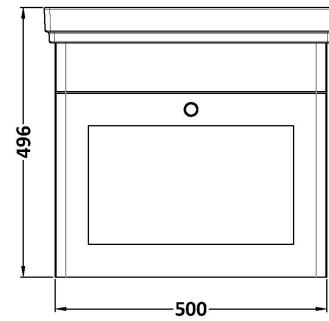

Sales Code: CLC191A

Description: 500 W/H 1-Drawer Unit & Basin 1Th

Packaging Details

Barcode: 5056462686233

Sales Code: CLA191

Description: 500 W/H 1-Drawer Unit (431X500x390)

Product Dimensions

Height (mm):	431
Width (mm):	500
Depth (mm):	390
Nett Weight (kg):	15.2

Packaging Dimensions

Height (mm):	465
Width (mm):	525
Depth (mm):	415
Gross Weight (kg):	15.7

Packaging Data

Box Colour:	Brown Cardboard Box
Box Qty:	1
Label Size:	100 x 50
Label Colour:	White Label
Label Qty:	2

Outer Box Dimensions (If Applicable)

Height (mm):	
Width (mm):	
Depth (mm):	
Gross Weight (kg):	
Barcode:	5056462643229

Product Details

Country of Origin:	China
Fitting Instruction:	No
CE & UKCA:	N/A
FSC Certified Materials:	Yes
Colour:	Satin White
Construction Method:	Cam & Wood Dowel
Construction Type:	Rigid
Cabinet Finish:	MFC Painted Matt
Fascia Finish:	Mdf Painted Matt
Cabinet Thickness (mm):	18
Fascia Thickness (mm):	18
Drawer Included:	Yes
Drawer Type:	80mm High Metal S/C Inc Galler
No of Shelves:	Not Applicable
Hinge Type:	Not Applicable
Hinge Included:	Not Applicable
Adjustable Legs:	No, Not Required
Fixings Included:	Yes
Handle Style:	Traditional
Waste Shroud:	Yes
Handle Included:	Yes, Supplied
Handle Type:	Knob

Sales Code: CBM502

Description: 500 Classique Basin 1Th

Product Dimensions

Height (mm):	187
Width (mm):	531
Depth (mm):	406
Nett Weight (kg):	13.5

Packaging Dimensions

Height (mm):	430
Width (mm):	550
Depth (mm):	220
Gross Weight (kg):	13.5