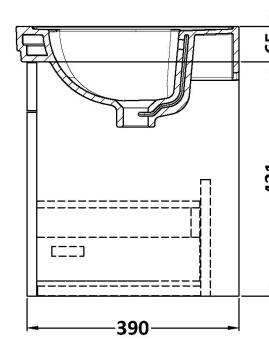

Sales Code: CLC191A

Description: 500 W/H 1-Drawer Unit & Basin 1Th

Packaging Details

Barcode: 5056462686233

Sales Code: CLA191

Description: 500 W/H 1-Drawer Unit (431X500x390)

Product Dimensions

Height (mm):	431
Width (mm):	500
Depth (mm):	390
Nett Weight (kg):	15.2

Packaging Dimensions

Height (mm):	465
Width (mm):	525
Depth (mm):	415
Gross Weight (kg):	15.7

Packaging Data

Box Colour:	Brown Cardboard Box
Box Qty:	1
Label Size:	100 x 50
Label Colour:	White Label
Label Qty:	2

Outer Box Dimensions (If Applicable)

Height (mm):	
Width (mm):	
Depth (mm):	
Gross Weight (kg):	
Barcode:	5056462643229

Product Details

Country of Origin:	China
Fitting Instruction:	No
CE & UKCA:	N/A
FSC Certified Materials:	Yes
Colour:	Satin White
Construction Method:	Cam & Wood Dowel
Construction Type:	Rigid
Cabinet Finish:	MFC Painted Matt
Fascia Finish:	Mdf Painted Matt
Cabinet Thickness (mm):	18
Fascia Thickness (mm):	18
Drawer Included:	Yes
Drawer Type:	80mm High Metal S/C Inc Galler
No of Shelves:	Not Applicable
Hinge Type:	Not Applicable
Hinge Included:	Not Applicable
Adjustable Legs:	No, Not Required
Fixings Included:	Yes
Handle Style:	Traditional
Waste Shroud:	Yes
Handle Included:	Yes, Supplied
Handle Type:	Knob

Sales Code: CBM502

Description: 500 Classique Basin 1Th

Product Dimensions

Height (mm):	187
Width (mm):	531
Depth (mm):	406
Nett Weight (kg):	13.5

Packaging Dimensions

Height (mm):	430
Width (mm):	550
Depth (mm):	220
Gross Weight (kg):	13.5