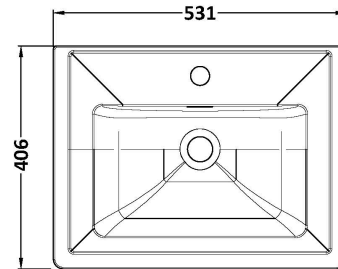

Sales Code: CLC191A

Description: 500 W/H 1-Drawer Unit & Basin 1Th

Packaging Details

Barcode: 5056462686233

Sales Code: CLA191

Description: 500 W/H 1-Drawer Unit (431X500x390)

Product Dimensions

Height (mm):	431
Width (mm):	500
Depth (mm):	390
Nett Weight (kg):	15.2

Packaging Dimensions

Height (mm):	465
Width (mm):	525
Depth (mm):	415
Gross Weight (kg):	15.7

Packaging Data

Box Colour:	Brown Cardboard Box
Box Qty:	1
Label Size:	100 x 50
Label Colour:	White Label
Label Qty:	2

Outer Box Dimensions (If Applicable)

Height (mm):	
Width (mm):	
Depth (mm):	
Gross Weight (kg):	
Barcode:	5056462643229

Product Details

Country of Origin:	China
Fitting Instruction:	No
CE & UKCA:	N/A
FSC Certified Materials:	Yes
Colour:	Satin White
Construction Method:	Cam & Wood Dowel
Construction Type:	Rigid
Cabinet Finish:	MFC Painted Matt
Fascia Finish:	Mdf Painted Matt
Cabinet Thickness (mm):	18
Fascia Thickness (mm):	18
Drawer Included:	Yes
Drawer Type:	80mm High Metal S/C Inc Galler
No of Shelves:	Not Applicable
Hinge Type:	Not Applicable
Hinge Included:	Not Applicable
Adjustable Legs:	No, Not Required
Fixings Included:	Yes
Handle Style:	Traditional
Waste Shroud:	Yes
Handle Included:	Yes, Supplied
Handle Type:	Knob

Sales Code: CBM502

Description: 500 Classique Basin 1Th

Product Dimensions

Height (mm):	187
Width (mm):	531
Depth (mm):	406
Nett Weight (kg):	13.5

Packaging Dimensions

Height (mm):	430
Width (mm):	550
Depth (mm):	220
Gross Weight (kg):	13.5