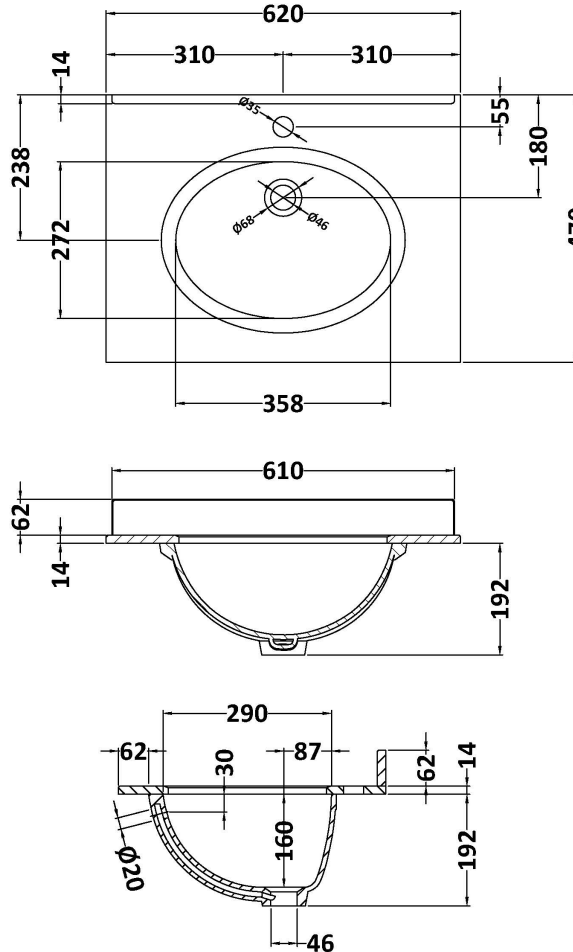

### Product Dimensions

Height (mm):	431
Width (mm):	600
Depth (mm):	453
Nett Weight (kg):	19

### Packaging Dimensions

Height (mm):	465
Width (mm):	625
Depth (mm):	480
Gross Weight (kg):	19.5

### Outer Box Dimensions (If Applicable)

Height (mm):	
Width (mm):	
Depth (mm):	
Gross Weight (kg):	
Barcode:	5056462643267

### Product Dimensions

Height (mm):	268
Width (mm):	620
Depth (mm):	463
Nett Weight (kg):	13.5