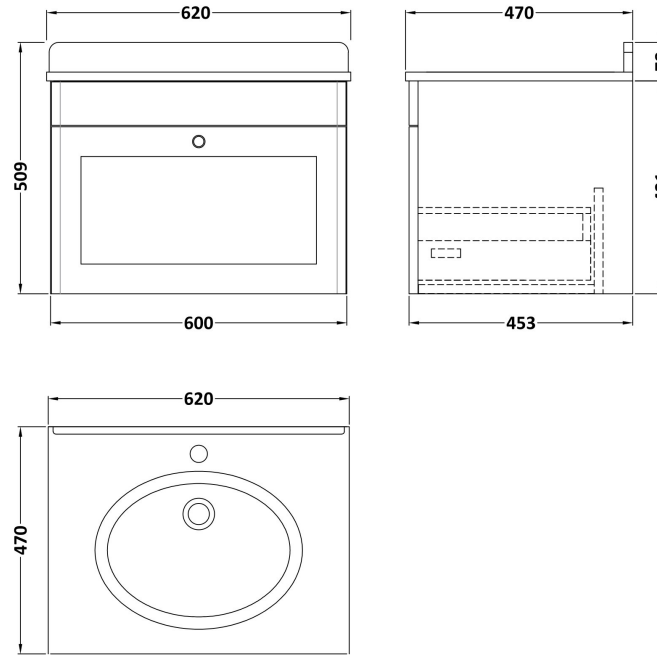

Sales Code: CLC194GR1

Description: 600 W/H 1-Drawer Unit & Marble Top 1Th

Packaging Details

Barcode: 5056678417119