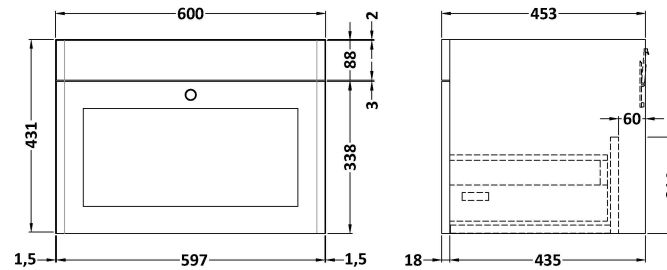

### Product Dimensions

Height (mm):	431
Width (mm):	600
Depth (mm):	453
Nett Weight (kg):	19

### Packaging Dimensions

Height (mm):	465
Width (mm):	625
Depth (mm):	480
Gross Weight (kg):	19.5

### Product Dimensions

Height (mm):	268
Width (mm):	620
Depth (mm):	463
Nett Weight (kg):	13.5

### Packaging Dimensions

Height (mm):	310
Width (mm):	700
Depth (mm):	550
Gross Weight (kg):	14