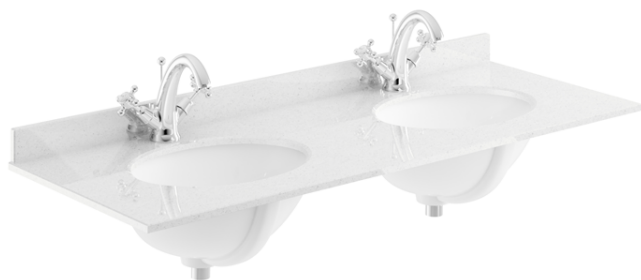

### Product Details

Country of Origin:	China
Fitting Instruction:	No
CE & UKCA:	N/A
FSC Certified Materials:	Yes
Colour:	Satin White
Construction Method:	Cam & Wood Dowel
Construction Type:	Rigid
Cabinet Finish:	MFC Painted Matt
Fascia Finish:	Mdf Painted Matt
Cabinet Thickness (mm):	18
Fascia Thickness (mm):	18
Drawer Included:	Yes
Drawer Type:	80mm High Metal S/C Inc Galler
No of Shelves:	Not Applicable
Hinge Type:	Not Applicable
Hinge Included:	Not Applicable
Adjustable Legs:	No, Not Required
Fixings Included:	Yes
Handle Style:	Traditional
Waste Shroud:	Yes
Handle Included:	Yes, Supplied
Handle Type:	Knob

Sales Code: LOM234

Description: 1200 Double Bowl Marble Top 1Th