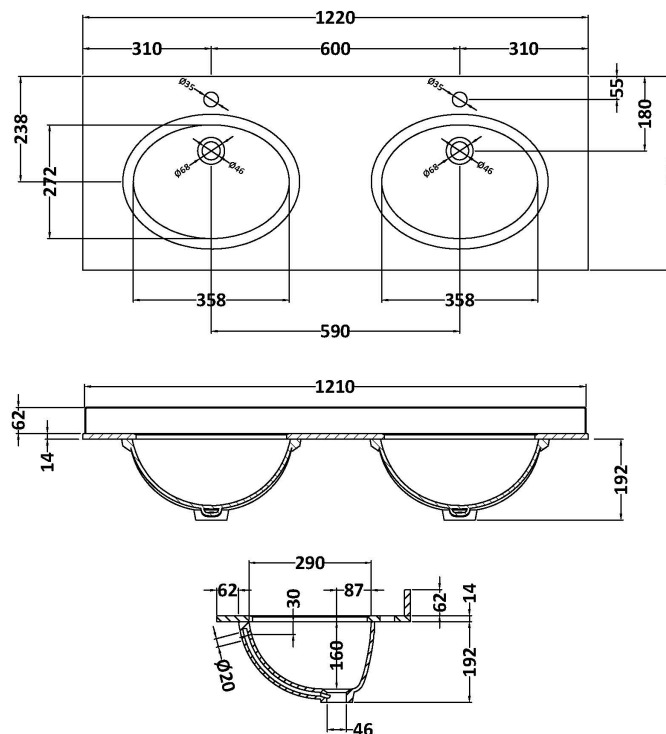

### Packaging Dimensions

Height (mm):	465
Width (mm):	625
Depth (mm):	480
Gross Weight (kg):	19.5

### Outer Box Dimensions (If Applicable)

Height (mm):	
Width (mm):	
Depth (mm):	
Gross Weight (kg):	
Barcode:	5056462643267

### Product Dimensions

Height (mm):	268
Width (mm):	1220
Depth (mm):	463
Nett Weight (kg):	27.5

### Packaging Dimensions

Height (mm):	310
Width (mm):	1300
Depth (mm):	550
Gross Weight (kg):	28