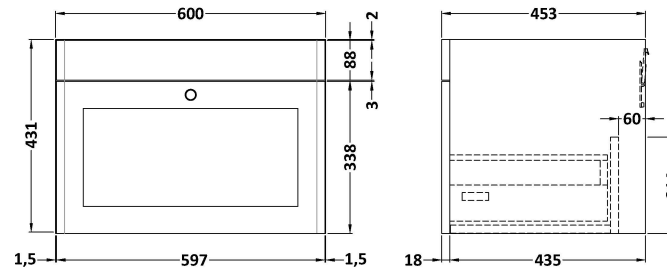

Sales Code: CLC194WS2

Description: 1200 W/H 2-Drawer Unit & Marble Top

Packaging Details

Barcode: 5056678417799

Sales Code: CLA194

Description: 600 W/H 1-Drawer Unit (431X600x453)

Product Dimensions

Height (mm):	431
Width (mm):	600
Depth (mm):	453
Nett Weight (kg):	19

Packaging Dimensions

Height (mm):	465
Width (mm):	625
Depth (mm):	480
Gross Weight (kg):	19.5

Packaging Data

Box Colour:	Brown Cardboard Box
Box Qty:	1
Label Size:	100 x 50
Label Colour:	White Label
Label Qty:	2

Sales Code: LSM234

Description: 1200 Double Bowl Marble Top 1Th

Product Dimensions

Height (mm):	62
Width (mm):	1220
Depth (mm):	470
Nett Weight (kg):	27.5

Packaging Dimensions

Height (mm):	310
Width (mm):	1300
Depth (mm):	550
Gross Weight (kg):	28

Packaging Data

Box Colour:	White Cardboard Box
Box Qty:	1
Label Size:	100 x 50
Label Colour:	White Label
Label Qty:	2

Outer Box Dimensions (If Applicable)

Height (mm):	
Width (mm):	
Depth (mm):	
Gross Weight (kg):	
Barcode:	5056462656045