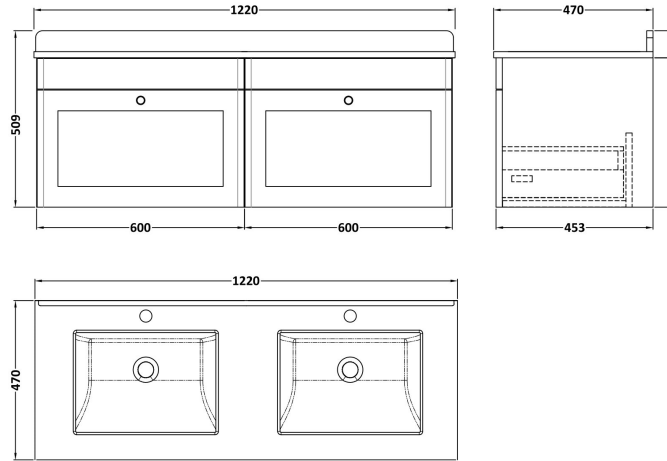

Sales Code: CLC194WS2

Description: 1200 W/H 2-Drawer Unit & Marble Top

Packaging Details

Barcode: 5056678417799

Sales Code: CLA194

Description: 600 W/H 1-Drawer Unit (431X600x453)

Product Dimensions

Height (mm):	431
Width (mm):	600
Depth (mm):	453
Nett Weight (kg):	19

Packaging Dimensions

Height (mm):	465
Width (mm):	625
Depth (mm):	480
Gross Weight (kg):	19.5

Packaging Data

Box Colour:	Brown Cardboard Box
Box Qty:	1
Label Size:	100 x 50
Label Colour:	White Label
Label Qty:	2

Outer Box Dimensions (If Applicable)

Height (mm):	
Width (mm):	
Depth (mm):	
Gross Weight (kg):	
Barcode:	5056462643267

Product Details

Country of Origin:	China
Fitting Instruction:	No
CE & UKCA:	N/A
FSC Certified Materials:	Yes
Colour:	Satin White
Construction Method:	Cam & Wood Dowel
Construction Type:	Rigid
Cabinet Finish:	MFC Painted Matt
Fascia Finish:	Mdf Painted Matt
Cabinet Thickness (mm):	18
Fascia Thickness (mm):	18
Drawer Included:	Yes
Drawer Type:	80mm High Metal S/C Inc Galler
No of Shelves:	Not Applicable
Hinge Type:	Not Applicable
Hinge Included:	Not Applicable
Adjustable Legs:	No, Not Required
Fixings Included:	Yes
Handle Style:	Traditional
Waste Shroud:	Yes
Handle Included:	Yes, Supplied
Handle Type:	Knob

Sales Code: LSM234

Description: 1200 Double Bowl Marble Top 1Th

Product Dimensions

Height (mm):	62
Width (mm):	1220
Depth (mm):	470
Nett Weight (kg):	27.5

Packaging Dimensions

Height (mm):	310
Width (mm):	1300
Depth (mm):	550
Gross Weight (kg):	28