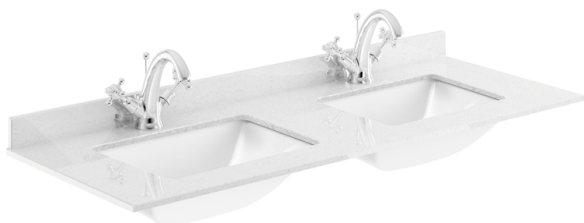

Sales Code: CLC194WS2

Description: 1200 W/H 2-Drawer Unit & Marble Top

Packaging Details

Barcode: 5056678417799

Sales Code: CLA194

Description: 600 W/H 1-Drawer Unit (431X600x453)

Product Dimensions

Height (mm):	431
Width (mm):	600
Depth (mm):	453
Nett Weight (kg):	19

Outer Box Dimensions (If Applicable)

Height (mm):	
Width (mm):	
Depth (mm):	
Gross Weight (kg):	
Barcode:	5056462643267

Product Details

Country of Origin:	China
Fitting Instruction:	No
CE & UKCA:	N/A
FSC Certified Materials:	Yes
Colour:	Satin White
Construction Method:	Cam & Wood Dowel
Construction Type:	Rigid
Cabinet Finish:	MFC Painted Matt
Fascia Finish:	Mdf Painted Matt
Cabinet Thickness (mm):	18
Fascia Thickness (mm):	18
Drawer Included:	Yes
Drawer Type:	80mm High Metal S/C Inc Galler
No of Shelves:	Not Applicable
Hinge Type:	Not Applicable
Hinge Included:	Not Applicable
Adjustable Legs:	No, Not Required
Fixings Included:	Yes
Handle Style:	Traditional
Waste Shroud:	Yes
Handle Included:	Yes, Supplied
Handle Type:	Knob

Sales Code: LSM234

Description: 1200 Double Bowl Marble Top 1Th

Product Dimensions

Height (mm):	62
Width (mm):	1220
Depth (mm):	470
Nett Weight (kg):	27.5

Packaging Dimensions

Height (mm):	310
Width (mm):	1300
Depth (mm):	550
Gross Weight (kg):	28

Basins: Tap Hole: One Taphole Chain Stay Hole: No
Template: Not Applicable Waste Type Req: Slotted
Overflow Inc: Yes Overflow Cover: Yes
Inner Bowl Depth (mm): 160mm