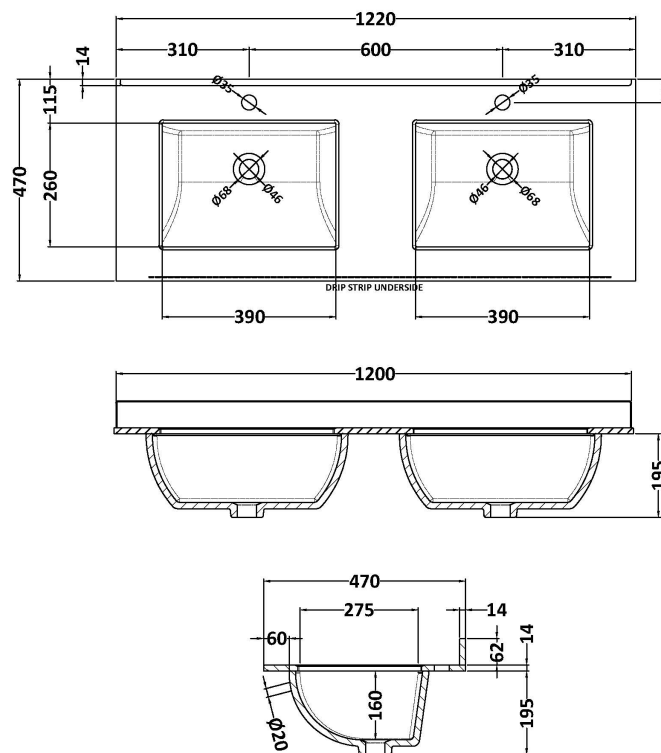

Packaging Dimensions

Height (mm):	465
Width (mm):	625
Depth (mm):	480
Gross Weight (kg):	19.5

Packaging Data

Box Colour:	Brown Cardboard Box
Box Qty:	1
Label Size:	100 x 50
Label Colour:	White Label
Label Qty:	2

Outer Box Dimensions (If Applicable)

Height (mm):	
Width (mm):	
Depth (mm):	
Gross Weight (kg):	
Barcode:	5056462643267

Product Details

Country of Origin:	China
Fitting Instruction:	No
CE & UKCA:	N/A
FSC Certified Materials:	Yes
Colour:	Satin White
Construction Method:	Cam & Wood Dowel
Construction Type:	Rigid
Cabinet Finish:	MFC Painted Matt
Fascia Finish:	Mdf Painted Matt
Cabinet Thickness (mm):	18
Fascia Thickness (mm):	18
Drawer Included:	Yes
Drawer Type:	80mm High Metal S/C Inc Galler
No of Shelves:	Not Applicable
Hinge Type:	Not Applicable
Hinge Included:	Not Applicable
Adjustable Legs:	No, Not Required
Fixings Included:	Yes
Handle Style:	Traditional
Waste Shroud:	Yes
Handle Included:	Yes, Supplied
Handle Type:	Knob

Sales Code: LSM234

Description: 1200 Double Bowl Marble Top 1Th

Product Dimensions

Height (mm):	62
Width (mm):	1220
Depth (mm):	470
Nett Weight (kg):	27.5

Packaging Dimensions

Height (mm):	310
Width (mm):	1300
Depth (mm):	550
Gross Weight (kg):	28

Packaging Data

Box Colour:	White Cardboard Box
Box Qty:	1
Label Size:	100 x 50
Label Colour:	White Label
Label Qty:	2

Outer Box Dimensions (If Applicable)

Height (mm):	
Width (mm):	
Depth (mm):	
Gross Weight (kg):	
Barcode:	5056462656045