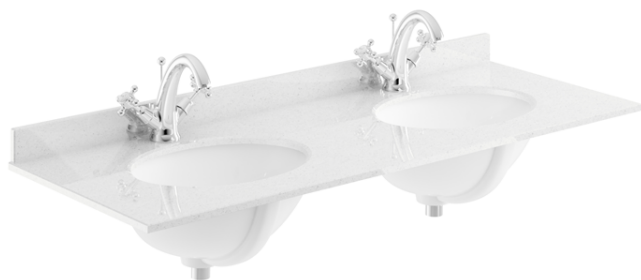

Sales Code: LOM234

Description: 1200 Double Bowl Marble Top 1Th

Product Dimensions

Height (mm):	268
Width (mm):	1220
Depth (mm):	463
Nett Weight (kg):	27.5

Packaging Dimensions

Height (mm):	310
Width (mm):	1300
Depth (mm):	550
Gross Weight (kg):	28

Packaging Data

Box Colour:	White Cardboard Box
Box Qty:	1
Label Size:	100 x 50
Label Colour:	White Label
Label Qty:	2

Outer Box Dimensions (If Applicable)

Height (mm):	
Width (mm):	
Depth (mm):	
Gross Weight (kg):	
Barcode:	5056211819097

Product Details

Country of Origin:	China
Fitting Instruction:	No
Certification: CE & UKCA:	N/A
WRAS:	N/A
WRAS No:	N/A
Product Material:	Vitreous China, Natural Marble
Fixing Supplied:	No

Pans/Bidets: Trap Style: Not Applicable Includes Seat: Not Applicable

Seats: Seat Type: Not Applicable Material: Not Applicable
Function: Not Applicable Hinge Type: Not Applicable
Hinge Material: Not Applicable

Cisterns: Operating Type: Not Applicable Fittings: Not Applicable
Lever Type: Not Applicable

Basins: Tap Hole: One Taphole Chain Stay Hole: No
Template: Not Applicable Waste Type Req: Slotted
Overflow Inc: Yes Overflow Cover: Yes
Inner Bowl Depth (mm): 160mm