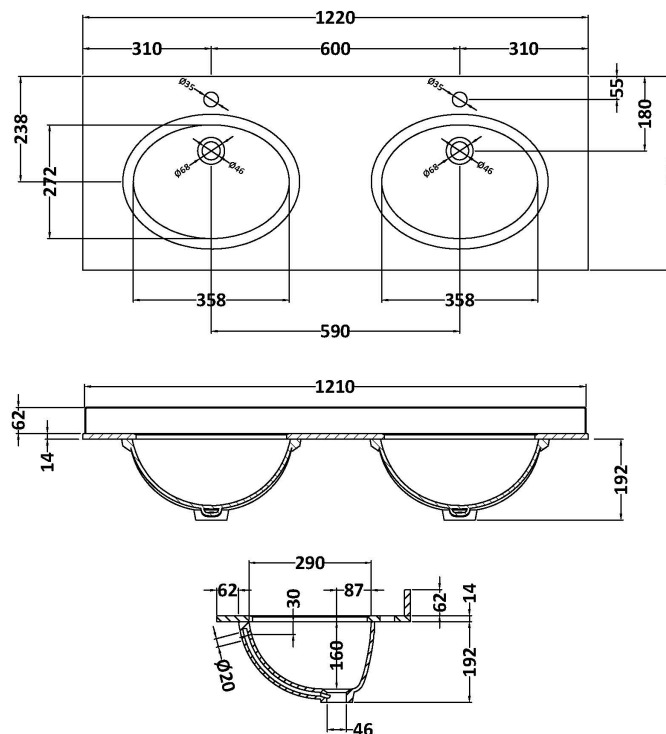

### Packaging Dimensions

Height (mm):	465
Width (mm):	625
Depth (mm):	480
Gross Weight (kg):	19.5

### Outer Box Dimensions (If Applicable)

Height (mm):	
Width (mm):	
Depth (mm):	
Gross Weight (kg):	
Barcode:	5056462643274

### Product Dimensions

Height (mm):	268
Width (mm):	1220
Depth (mm):	463
Nett Weight (kg):	27.5

### Packaging Dimensions

Height (mm):	310
Width (mm):	1300
Depth (mm):	550
Gross Weight (kg):	28