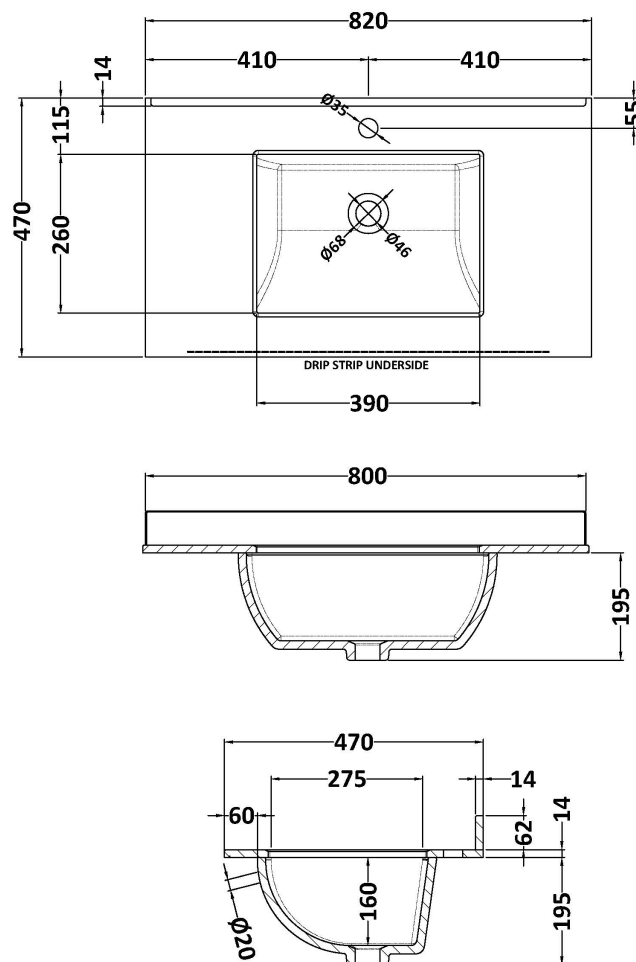

### Product Dimensions

Height (mm):	431
Width (mm):	800
Depth (mm):	453
Nett Weight (kg):	23

### Outer Box Dimensions (If Applicable)

Height (mm):	
Width (mm):	
Depth (mm):	
Gross Weight (kg):	
Barcode:	5056462643311

### Product Dimensions

Height (mm):	62
Width (mm):	820
Depth (mm):	470
Nett Weight (kg):	18

### Packaging Dimensions

Height (mm):	310
Width (mm):	900
Depth (mm):	550
Gross Weight (kg):	18.5