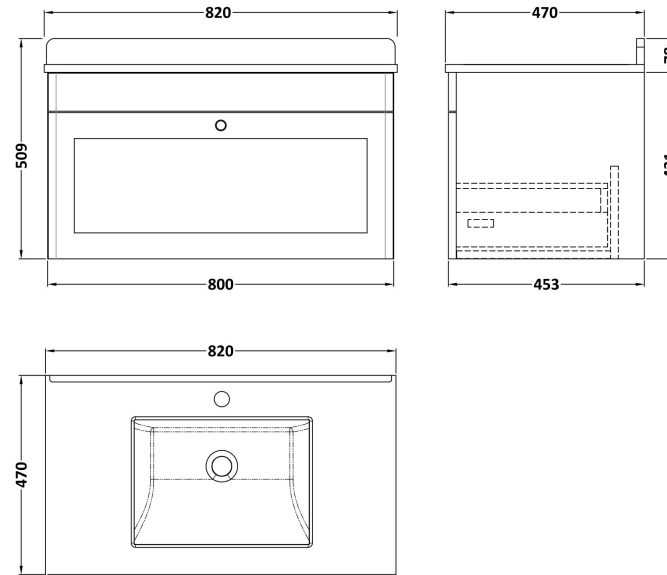

Sales Code: CLC296WS1

Description: 800 W/H 1-Drawer Unit & Marble Top 1Th

Packaging Details

Barcode: 5056678416808