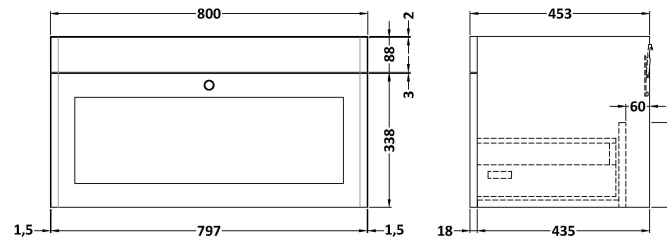

### Product Dimensions

Height (mm):	431
Width (mm):	800
Depth (mm):	453
Nett Weight (kg):	23

### Packaging Dimensions

Height (mm):	465
Width (mm):	825
Depth (mm):	480
Gross Weight (kg):	23.5

### Product Dimensions

Height (mm):	62
Width (mm):	820
Depth (mm):	470
Nett Weight (kg):	18

### Packaging Dimensions

Height (mm):	310
Width (mm):	900
Depth (mm):	550
Gross Weight (kg):	18.5