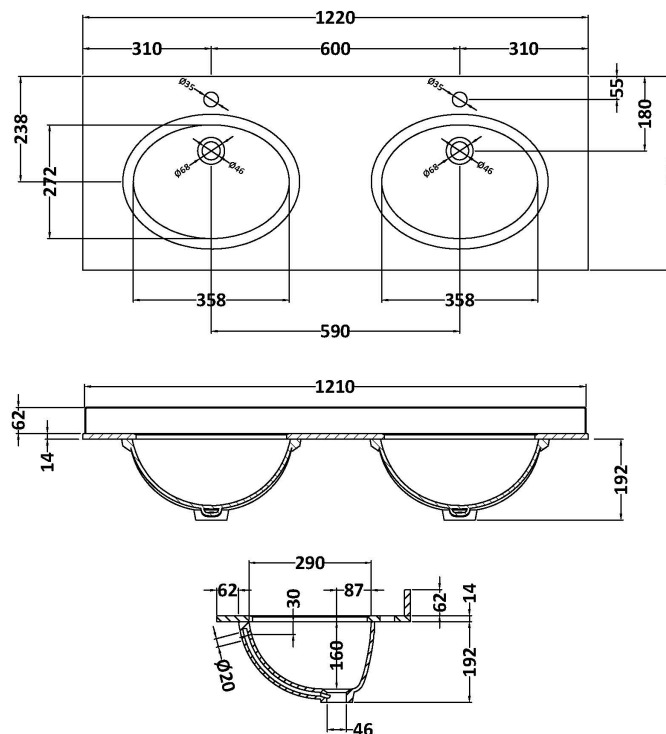

Packaging Dimensions

Height (mm):	465
Width (mm):	625
Depth (mm):	480
Gross Weight (kg):	19.5

Packaging Data

Box Colour:	Brown Cardboard Box
Box Qty:	1
Label Size:	100 x 50
Label Colour:	White Label
Label Qty:	2

Outer Box Dimensions (If Applicable)

Height (mm):	
Width (mm):	
Depth (mm):	
Gross Weight (kg):	
Barcode:	5056462643281

Product Details

Country of Origin:	China
Fitting Instruction:	No
CE & UKCA:	N/A
FSC Certified Materials:	Yes
Colour:	Satin Green
Construction Method:	Cam & Wood Dowel
Construction Type:	Rigid
Cabinet Finish:	MFC Painted Matt
Fascia Finish:	Mdf Painted Matt
Cabinet Thickness (mm):	18
Fascia Thickness (mm):	18
Drawer Included:	Yes
Drawer Type:	80mm High Metal S/C Inc Galler
No of Shelves:	Not Applicable
Hinge Type:	Not Applicable
Hinge Included:	Not Applicable
Adjustable Legs:	No, Not Required
Fixings Included:	Yes
Handle Style:	Traditional
Waste Shroud:	Yes
Handle Included:	Yes, Supplied
Handle Type:	Knob

Sales Code: LOM234

Description: 1200 Double Bowl Marble Top 1Th

Product Dimensions

Height (mm):	268
Width (mm):	1220
Depth (mm):	463
Nett Weight (kg):	27.5

Packaging Dimensions

Height (mm):	310
Width (mm):	1300
Depth (mm):	550
Gross Weight (kg):	28

Packaging Data

Box Colour:	White Cardboard Box
Box Qty:	1
Label Size:	100 x 50
Label Colour:	White Label
Label Qty:	2

Outer Box Dimensions (If Applicable)

Height (mm):	
Width (mm):	
Depth (mm):	
Gross Weight (kg):	
Barcode:	5056211819097