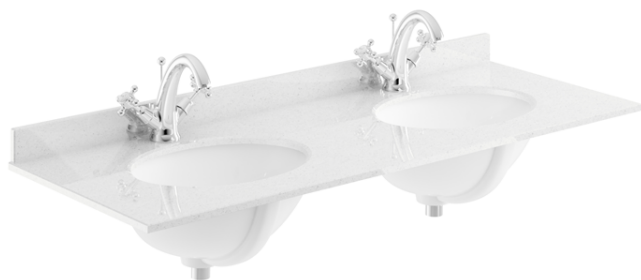

Sales Code: CLC894WR2

Description: 1200 W/H 2-Drawer Unit & Marble Top

Packaging Details

Barcode: 5056678417850

Sales Code: CLA894

Description: 600 W/H 1-Drawer Unit (431X600x453)

Product Dimensions

Height (mm):	431
Width (mm):	600
Depth (mm):	453
Nett Weight (kg):	19

Outer Box Dimensions (If Applicable)

Height (mm):	
Width (mm):	
Depth (mm):	
Gross Weight (kg):	
Barcode:	5056462643281

Product Details

Country of Origin:	China
Fitting Instruction:	No
CE & UKCA:	N/A
FSC Certified Materials:	Yes
Colour:	Satin Green
Construction Method:	Cam & Wood Dowel
Construction Type:	Rigid
Cabinet Finish:	MFC Painted Matt
Fascia Finish:	Mdf Painted Matt
Cabinet Thickness (mm):	18
Fascia Thickness (mm):	18
Drawer Included:	Yes
Drawer Type:	80mm High Metal S/C Inc Galler
No of Shelves:	Not Applicable
Hinge Type:	Not Applicable
Hinge Included:	Not Applicable
Adjustable Legs:	No, Not Required
Fixings Included:	Yes
Handle Style:	Traditional
Waste Shroud:	Yes
Handle Included:	Yes, Supplied
Handle Type:	Knob

Sales Code: LOM234

Description: 1200 Double Bowl Marble Top 1Th

Product Dimensions

Height (mm):	268
Width (mm):	1220
Depth (mm):	463
Nett Weight (kg):	27.5

Packaging Dimensions

Height (mm):	310
Width (mm):	1300
Depth (mm):	550
Gross Weight (kg):	28

Basins: Tap Hole: One Taphole Chain Stay Hole: No
Template: Not Applicable Waste Type Req: Slotted
Overflow Inc: Yes Overflow Cover: Yes
Inner Bowl Depth (mm): 160mm