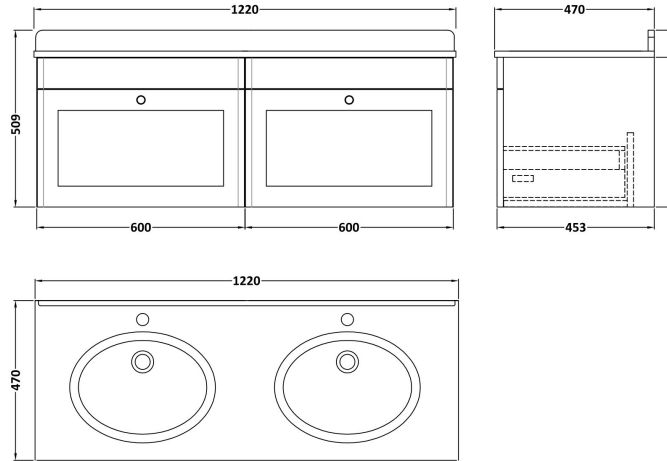

Sales Code: CLC894WR2

Description: 1200 W/H 2-Drawer Unit & Marble Top

Packaging Details

Barcode: 5056678417850

Sales Code: CLA894

Description: 600 W/H 1-Drawer Unit (431X600x453)

Product Dimensions

Height (mm):	431
Width (mm):	600
Depth (mm):	453
Nett Weight (kg):	19

Packaging Dimensions

Height (mm):	465
Width (mm):	625
Depth (mm):	480
Gross Weight (kg):	19.5

Packaging Data

Box Colour:	Brown Cardboard Box
Box Qty:	1
Label Size:	100 x 50
Label Colour:	White Label
Label Qty:	2

Outer Box Dimensions (If Applicable)

Height (mm):	
Width (mm):	
Depth (mm):	
Gross Weight (kg):	
Barcode:	5056462643281

Product Details

Country of Origin:	China
Fitting Instruction:	No
CE & UKCA:	N/A
FSC Certified Materials:	Yes
Colour:	Satin Green
Construction Method:	Cam & Wood Dowel
Construction Type:	Rigid
Cabinet Finish:	MFC Painted Matt
Fascia Finish:	Mdf Painted Matt
Cabinet Thickness (mm):	18
Fascia Thickness (mm):	18
Drawer Included:	Yes
Drawer Type:	80mm High Metal S/C Inc Galler
No of Shelves:	Not Applicable
Hinge Type:	Not Applicable
Hinge Included:	Not Applicable
Adjustable Legs:	No, Not Required
Fixings Included:	Yes
Handle Style:	Traditional
Waste Shroud:	Yes
Handle Included:	Yes, Supplied
Handle Type:	Knob

Sales Code: LOM234

Description: 1200 Double Bowl Marble Top 1Th

Product Dimensions

Height (mm):	268
Width (mm):	1220
Depth (mm):	463
Nett Weight (kg):	27.5

Packaging Dimensions

Height (mm):	310
Width (mm):	1300
Depth (mm):	550
Gross Weight (kg):	28