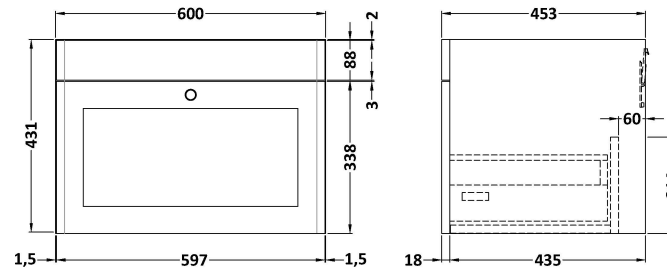

Sales Code: CLC894WR2

Description: 1200 W/H 2-Drawer Unit & Marble Top

Packaging Details

Barcode: 5056678417850

Sales Code: CLA894

Description: 600 W/H 1-Drawer Unit (431X600x453)

Product Dimensions

Height (mm):	431
Width (mm):	600
Depth (mm):	453
Nett Weight (kg):	19

Packaging Dimensions

Height (mm):	465
Width (mm):	625
Depth (mm):	480
Gross Weight (kg):	19.5

Packaging Data

Box Colour:	Brown Cardboard Box
Box Qty:	1
Label Size:	100 x 50
Label Colour:	White Label
Label Qty:	2

Sales Code: LOM234

Description: 1200 Double Bowl Marble Top 1Th

Product Dimensions

Height (mm):	268
Width (mm):	1220
Depth (mm):	463
Nett Weight (kg):	27.5

Packaging Dimensions

Height (mm):	310
Width (mm):	1300
Depth (mm):	550
Gross Weight (kg):	28

Packaging Data

Box Colour:	White Cardboard Box
Box Qty:	1
Label Size:	100 x 50
Label Colour:	White Label
Label Qty:	2

Outer Box Dimensions (If Applicable)

Height (mm):	
Width (mm):	
Depth (mm):	
Gross Weight (kg):	
Barcode:	5056211819097