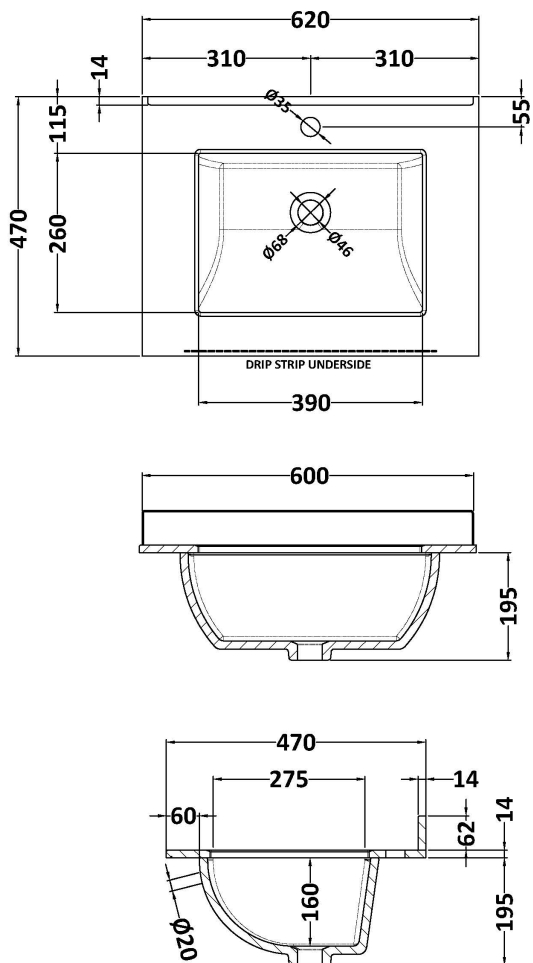

Packaging Dimensions

Height (mm):	465
Width (mm):	625
Depth (mm):	480
Gross Weight (kg):	19.5

Packaging Data

Box Colour:	Brown Cardboard Box
Box Qty:	1
Label Size:	100 x 50
Label Colour:	White Label
Label Qty:	2

Outer Box Dimensions (If Applicable)

Height (mm):	
Width (mm):	
Depth (mm):	
Gross Weight (kg):	
Barcode:	5056462643281

Product Details

Country of Origin:	China
Fitting Instruction:	No
CE & UKCA:	N/A
FSC Certified Materials:	Yes
Colour:	Satin Green
Construction Method:	Cam & Wood Dowel
Construction Type:	Rigid
Cabinet Finish:	MFC Painted Matt
Fascia Finish:	Mdf Painted Matt
Cabinet Thickness (mm):	18
Fascia Thickness (mm):	18
Drawer Included:	Yes
Drawer Type:	80mm High Metal S/C Inc Galler
No of Shelves:	Not Applicable
Hinge Type:	Not Applicable
Hinge Included:	Not Applicable
Adjustable Legs:	No, Not Required
Fixings Included:	Yes
Handle Style:	Traditional
Waste Shroud:	Yes
Handle Included:	Yes, Supplied
Handle Type:	Knob

Sales Code: LSM222

Description: 600 Single Bowl Marble Top 1Th

Product Dimensions

Height (mm):	62
Width (mm):	620
Depth (mm):	470
Nett Weight (kg):	13.5

Packaging Dimensions

Height (mm):	310
Width (mm):	700
Depth (mm):	550
Gross Weight (kg):	14

Packaging Data

Box Colour:	White Cardboard Box
Box Qty:	1
Label Size:	100 x 50
Label Colour:	White Label
Label Qty:	2

Outer Box Dimensions (If Applicable)

Height (mm):	
Width (mm):	
Depth (mm):	
Gross Weight (kg):	
Barcode:	5056462655864