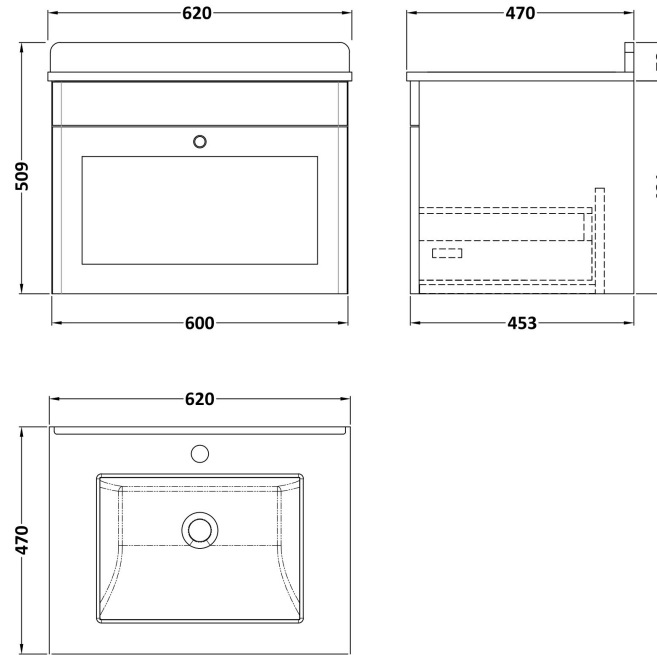

Sales Code: CLC894WS1

Description: 600 W/H 1-Drawer Unit & Marble Top 1Th

Packaging Details

Barcode: 5056678416778

Sales Code: CLA894

Description: 600 W/H 1-Drawer Unit (431X600x453)

Product Dimensions

Height (mm):	431
Width (mm):	600
Depth (mm):	453
Nett Weight (kg):	19

Packaging Dimensions

Height (mm):	465
Width (mm):	625
Depth (mm):	480
Gross Weight (kg):	19.5

Packaging Data

Box Colour:	Brown Cardboard Box
Box Qty:	1
Label Size:	100 x 50
Label Colour:	White Label
Label Qty:	2

Sales Code: LSM222

Description: 600 Single Bowl Marble Top 1Th

Product Dimensions

Height (mm):	62
Width (mm):	620
Depth (mm):	470
Nett Weight (kg):	13.5

Packaging Dimensions

Height (mm):	310
Width (mm):	700
Depth (mm):	550
Gross Weight (kg):	14

Packaging Data

Box Colour:	White Cardboard Box
Box Qty:	1
Label Size:	100 x 50
Label Colour:	White Label
Label Qty:	2

Outer Box Dimensions (If Applicable)

Height (mm):	
Width (mm):	
Depth (mm):	
Gross Weight (kg):	
Barcode:	5056462655864