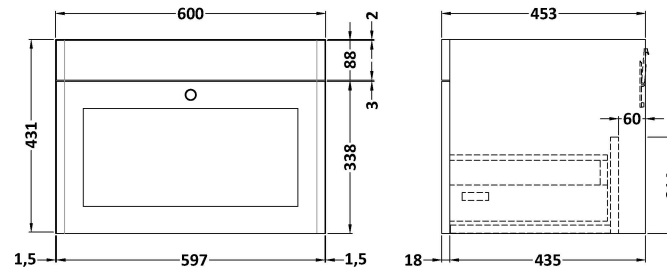

Sales Code: CLC894WS1

Description: 600 W/H 1-Drawer Unit & Marble Top 1Th

Packaging Details

Barcode: 5056678416778

Sales Code: CLA894

Description: 600 W/H 1-Drawer Unit (431X600x453)

Product Dimensions

Height (mm):	431
Width (mm):	600
Depth (mm):	453
Nett Weight (kg):	19

Packaging Dimensions

Height (mm):	465
Width (mm):	625
Depth (mm):	480
Gross Weight (kg):	19.5

Packaging Data

Box Colour:	Brown Cardboard Box
Box Qty:	1
Label Size:	100 x 50
Label Colour:	White Label
Label Qty:	2

Sales Code: LSM222

Description: 600 Single Bowl Marble Top 1Th

Product Dimensions

Height (mm):	62
Width (mm):	620
Depth (mm):	470
Nett Weight (kg):	13.5

Packaging Dimensions

Height (mm):	310
Width (mm):	700
Depth (mm):	550
Gross Weight (kg):	14

Packaging Data

Box Colour:	White Cardboard Box
Box Qty:	1
Label Size:	100 x 50
Label Colour:	White Label
Label Qty:	2

Outer Box Dimensions (If Applicable)

Height (mm):	
Width (mm):	
Depth (mm):	
Gross Weight (kg):	
Barcode:	5056462655864