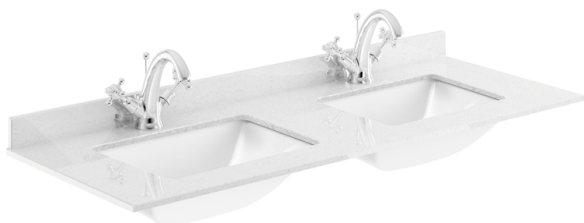

Sales Code: CLC894WS2

Description: 1200 W/H 2-Drawer Unit & Marble Top

Packaging Details

Barcode: 5056678417812

Sales Code: CLA894

Description: 600 W/H 1-Drawer Unit (431X600x453)

Product Dimensions

Height (mm):	431
Width (mm):	600
Depth (mm):	453
Nett Weight (kg):	19

Outer Box Dimensions (If Applicable)

Height (mm):	
Width (mm):	
Depth (mm):	
Gross Weight (kg):	
Barcode:	5056462643281

Product Details

Country of Origin:	China
Fitting Instruction:	No
CE & UKCA:	N/A
FSC Certified Materials:	Yes
Colour:	Satin Green
Construction Method:	Cam & Wood Dowel
Construction Type:	Rigid
Cabinet Finish:	MFC Painted Matt
Fascia Finish:	Mdf Painted Matt
Cabinet Thickness (mm):	18
Fascia Thickness (mm):	18
Drawer Included:	Yes
Drawer Type:	80mm High Metal S/C Inc Galler
No of Shelves:	Not Applicable
Hinge Type:	Not Applicable
Hinge Included:	Not Applicable
Adjustable Legs:	No, Not Required
Fixings Included:	Yes
Handle Style:	Traditional
Waste Shroud:	Yes
Handle Included:	Yes, Supplied
Handle Type:	Knob

Sales Code: LSM234

Description: 1200 Double Bowl Marble Top 1Th

Product Dimensions

Height (mm):	62
Width (mm):	1220
Depth (mm):	470
Nett Weight (kg):	27.5

Packaging Dimensions

Height (mm):	310
Width (mm):	1300
Depth (mm):	550
Gross Weight (kg):	28

Basins: Tap Hole: One Taphole Chain Stay Hole: No
Template: Not Applicable Waste Type Req: Slotted
Overflow Inc: Yes Overflow Cover: Yes
Inner Bowl Depth (mm): 160mm