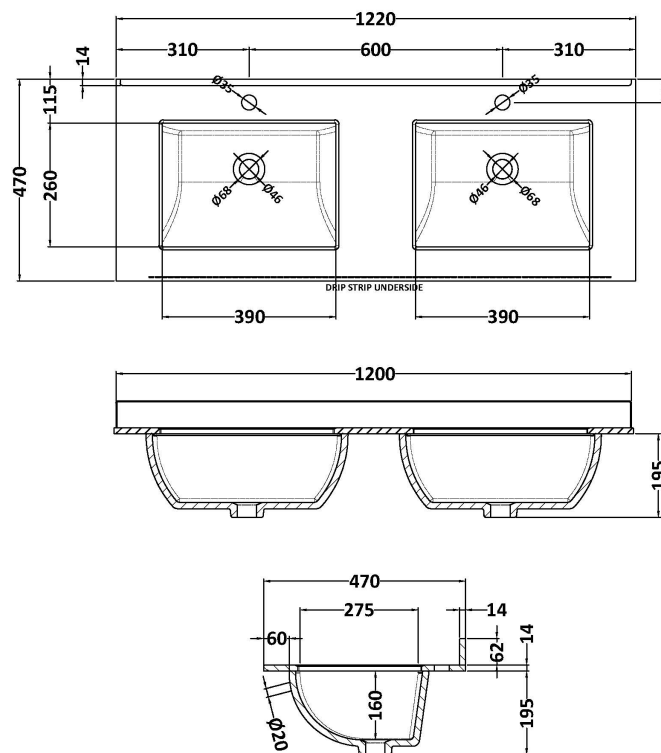

Packaging Dimensions

Height (mm):	465
Width (mm):	625
Depth (mm):	480
Gross Weight (kg):	19.5

Packaging Data

Box Colour:	Brown Cardboard Box
Box Qty:	1
Label Size:	100 x 50
Label Colour:	White Label
Label Qty:	2

Outer Box Dimensions (If Applicable)

Height (mm):	
Width (mm):	
Depth (mm):	
Gross Weight (kg):	
Barcode:	5056462643281

Product Details

Country of Origin:	China
Fitting Instruction:	No
CE & UKCA:	N/A
FSC Certified Materials:	Yes
Colour:	Satin Green
Construction Method:	Cam & Wood Dowel
Construction Type:	Rigid
Cabinet Finish:	MFC Painted Matt
Fascia Finish:	Mdf Painted Matt
Cabinet Thickness (mm):	18
Fascia Thickness (mm):	18
Drawer Included:	Yes
Drawer Type:	80mm High Metal S/C Inc Galler
No of Shelves:	Not Applicable
Hinge Type:	Not Applicable
Hinge Included:	Not Applicable
Adjustable Legs:	No, Not Required
Fixings Included:	Yes
Handle Style:	Traditional
Waste Shroud:	Yes
Handle Included:	Yes, Supplied
Handle Type:	Knob

Sales Code: LSM234

Description: 1200 Double Bowl Marble Top 1Th

Product Dimensions

Height (mm):	62
Width (mm):	1220
Depth (mm):	470
Nett Weight (kg):	27.5

Packaging Dimensions

Height (mm):	310
Width (mm):	1300
Depth (mm):	550
Gross Weight (kg):	28

Packaging Data

Box Colour:	White Cardboard Box
Box Qty:	1
Label Size:	100 x 50
Label Colour:	White Label
Label Qty:	2

Outer Box Dimensions (If Applicable)

Height (mm):	
Width (mm):	
Depth (mm):	
Gross Weight (kg):	
Barcode:	5056462656045