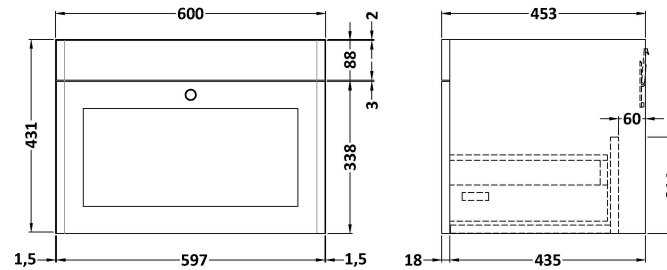

Sales Code: CLC894WS2

Description: 1200 W/H 2-Drawer Unit & Marble Top

Packaging Details

Barcode: 5056678417812

Sales Code: CLA894

Description: 600 W/H 1-Drawer Unit (431X600x453)

Product Dimensions

Height (mm):	431
Width (mm):	600
Depth (mm):	453
Nett Weight (kg):	19

Packaging Dimensions

Height (mm):	465
Width (mm):	625
Depth (mm):	480
Gross Weight (kg):	19.5

Packaging Data

Box Colour:	Brown Cardboard Box
Box Qty:	1
Label Size:	100 x 50
Label Colour:	White Label
Label Qty:	2

Sales Code: LSM234

Description: 1200 Double Bowl Marble Top 1Th

Product Dimensions

Height (mm):	62
Width (mm):	1220
Depth (mm):	470
Nett Weight (kg):	27.5

Packaging Dimensions

Height (mm):	310
Width (mm):	1300
Depth (mm):	550
Gross Weight (kg):	28

Packaging Data

Box Colour:	White Cardboard Box
Box Qty:	1
Label Size:	100 x 50
Label Colour:	White Label
Label Qty:	2

Outer Box Dimensions (If Applicable)

Height (mm):	
Width (mm):	
Depth (mm):	
Gross Weight (kg):	
Barcode:	5056462656045