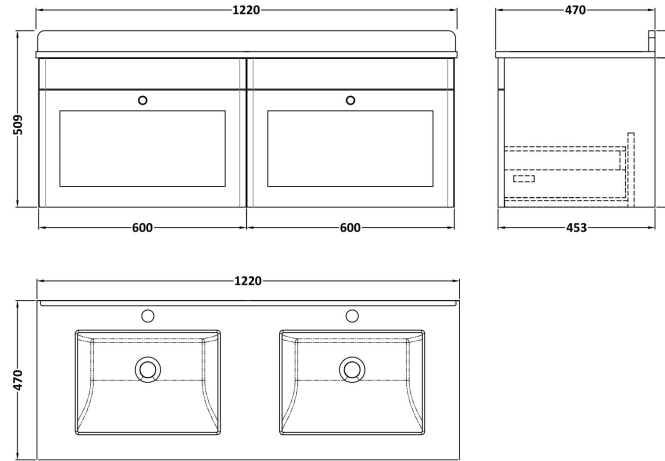

Sales Code: CLC894WS2

Description: 1200 W/H 2-Drawer Unit & Marble Top

Packaging Details

Barcode: 5056678417812

Sales Code: CLA894

Description: 600 W/H 1-Drawer Unit (431X600x453)

Product Dimensions

Height (mm):	431
Width (mm):	600
Depth (mm):	453
Nett Weight (kg):	19

Packaging Dimensions

Height (mm):	465
Width (mm):	625
Depth (mm):	480
Gross Weight (kg):	19.5

Packaging Data

Box Colour:	Brown Cardboard Box
Box Qty:	1
Label Size:	100 x 50
Label Colour:	White Label
Label Qty:	2

Outer Box Dimensions (If Applicable)

Height (mm):	
Width (mm):	
Depth (mm):	
Gross Weight (kg):	
Barcode:	5056462643281

Product Details

Country of Origin:	China
Fitting Instruction:	No
CE & UKCA:	N/A
FSC Certified Materials:	Yes
Colour:	Satin Green
Construction Method:	Cam & Wood Dowel
Construction Type:	Rigid
Cabinet Finish:	MFC Painted Matt
Fascia Finish:	Mdf Painted Matt
Cabinet Thickness (mm):	18
Fascia Thickness (mm):	18
Drawer Included:	Yes
Drawer Type:	80mm High Metal S/C Inc Galler
No of Shelves:	Not Applicable
Hinge Type:	Not Applicable
Hinge Included:	Not Applicable
Adjustable Legs:	No, Not Required
Fixings Included:	Yes
Handle Style:	Traditional
Waste Shroud:	Yes
Handle Included:	Yes, Supplied
Handle Type:	Knob

Sales Code: LSM234

Description: 1200 Double Bowl Marble Top 1Th

Product Dimensions

Height (mm):	62
Width (mm):	1220
Depth (mm):	470
Nett Weight (kg):	27.5

Packaging Dimensions

Height (mm):	310
Width (mm):	1300
Depth (mm):	550
Gross Weight (kg):	28