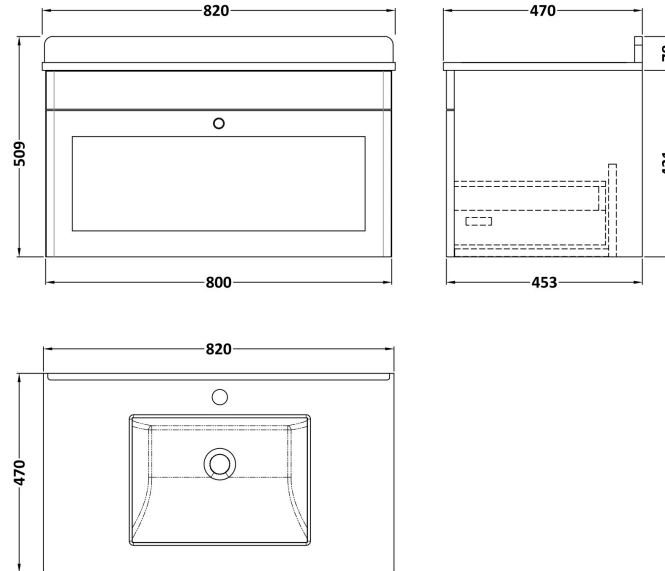

Sales Code: CLC896WS1

Description: 800 W/H 1-Drawer Unit & Marble Top 1Th

Packaging Details

Barcode: 5056678416815