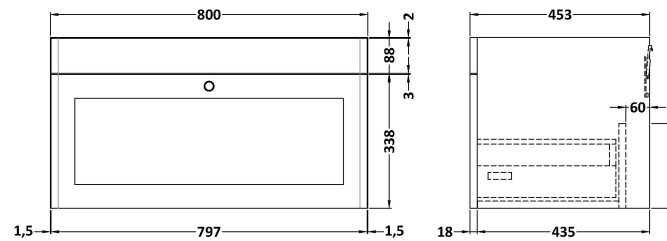

### Product Dimensions

Height (mm):	431
Width (mm):	800
Depth (mm):	453
Nett Weight (kg):	23

### Packaging Dimensions

Height (mm):	465
Width (mm):	825
Depth (mm):	480
Gross Weight (kg):	23.5

### Product Dimensions

Height (mm):	62
Width (mm):	820
Depth (mm):	470
Nett Weight (kg):	18

### Packaging Dimensions

Height (mm):	310
Width (mm):	900
Depth (mm):	550
Gross Weight (kg):	18.5