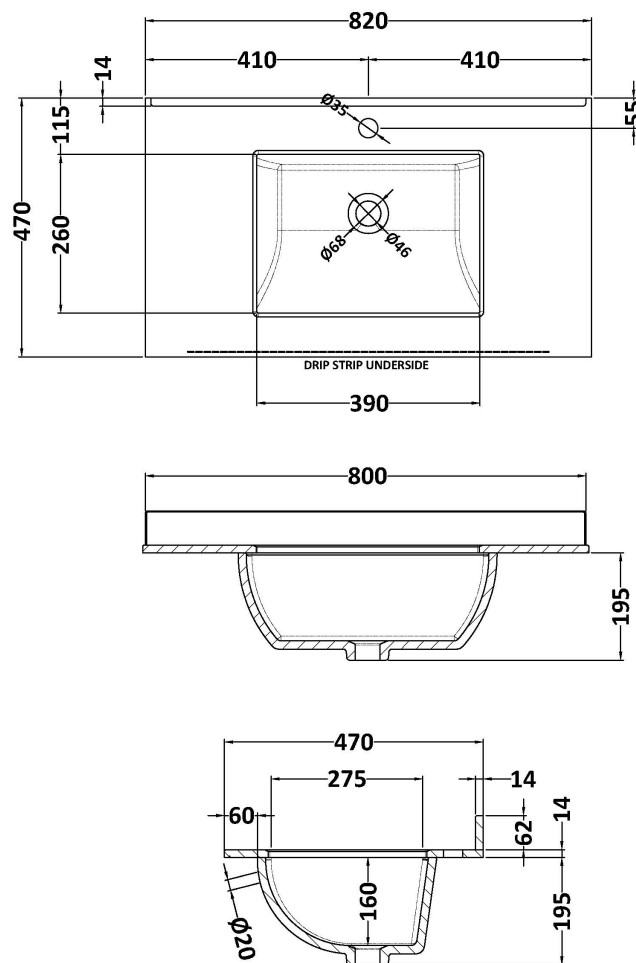

### Product Dimensions

Height (mm):	431
Width (mm):	800
Depth (mm):	453
Nett Weight (kg):	23

### Outer Box Dimensions (If Applicable)

Height (mm):	
Width (mm):	
Depth (mm):	
Gross Weight (kg):	
Barcode:	5056462643328

### Product Dimensions

Height (mm):	62
Width (mm):	820
Depth (mm):	470
Nett Weight (kg):	18

### Packaging Dimensions

Height (mm):	310
Width (mm):	900
Depth (mm):	550
Gross Weight (kg):	18.5