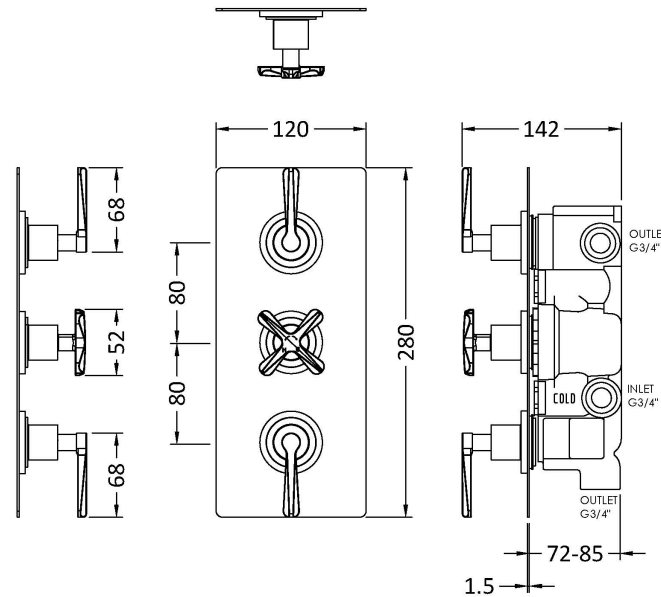

Sales Code: CLL3023

Description: Aztec Triple Conc Valve C/W Diverter

Product Dimensions

Length (mm):	
Width (mm):	120
Height (mm):	280
Depth (mm):	136
Nett Weight (kg):	5.57

Packaging Dimensions

Length (mm):	320
Width (mm):	250
Height (mm):	110
Gross Weight (kg):	5.77

Packaging Data

Box Colour:	White Cardboard Box
Box Qty:	1
Label Size:	100 x 50
Label Colour:	White Label
Label Qty:	2

Outer Box Dimensions (If Applicable)

Length (mm):	
Width (mm):	530
Height (mm):	430
Depth (mm):	345
Gross Weight (kg):	24
Barcode:	5056678422779

Product Details

Country of Origin:	United Kingdom
Fitting Instruction:	No
Product Material:	Brass/ABS
Mount Type:	Wall, Recessed
Outlet Elbow Supplied:	No
Easy Clean:	Not Applicable
Head Included:	No
Handset Included:	No
Body Jets Included:	No
No of Body Jets:	Not Applicable
Operating Pressure (bar):	0.5
Valve/Cartridge Type:	1/4 Turn Ceramic Disc
Flow Rates (L/min):	0.1 bar: N/A 0.5 bar: 13 1 bar: 17 2 bar: 24 3 bar: 27
TMV2 Approved:	No Approval No: N/A
TMV3 Approved:	No Approval No: N/A
WRAS Approved:	No Approval No: N/A
Head Function:	Not Applicable
Handset Function:	Not Applicable
Body Jet Info:	Not Applicable
Pipe Size:	15 mm & 22 mm
Pipe Centres:	N/A
Colour/Finish:	Chrome
Hose Included:	Not Applicable
No. of Outlets:	3