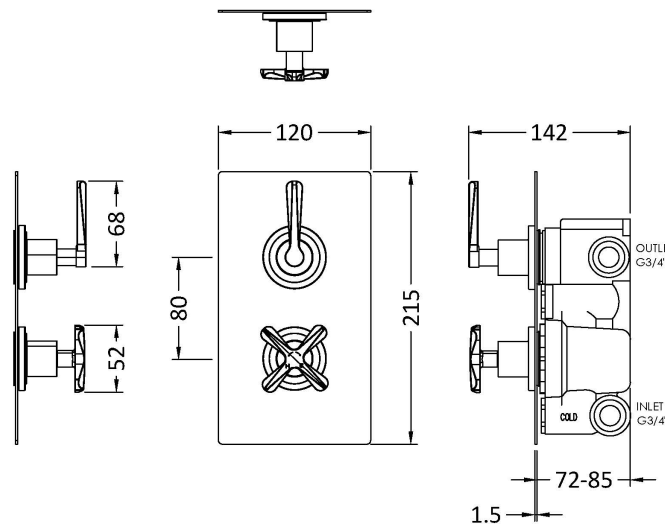

### Product Dimensions

Length (mm):	
Width (mm):	120
Height (mm):	215
Depth (mm):	138
Nett Weight (kg):	4.51

### Packaging Dimensions

Length (mm):	250
Width (mm):	240
Height (mm):	110
Gross Weight (kg):	4.71

### Outer Box Dimensions (If Applicable)

Length (mm):	
Width (mm):	
Height (mm):	
Depth (mm):	
Gross Weight (kg):	28
Barcode:	5056678422717

### Product Details

Country of Origin:	United Kingdom
Fitting Instruction:	No
Product Material:	Brass/ABS
Mount Type:	Recessed, Wall
Outlet Elbow Supplied:	No
Easy Clean:	Not Applicable
Head Included:	No
Handset Included:	No
Body Jets Included:	No
No of Body Jets:	Not Applicable
Operating Pressure (bar):	0.5
Valve/Cartridge Type:	1/4 Turn Ceramic Disc
Flow Rates (L/min):	0.1 bar: N/A   0.5 bar: 13   1 bar: 17   2 bar: 24   3 bar: 27
TMV2 Approved:	No   Approval No: N/A
TMV3 Approved:	No   Approval No: N/A
WRAS Approved:	No   Approval No: N/A
Head Function:	Not Applicable
Handset Function:	Not Applicable
Body Jet Info:	Not Applicable
Pipe Size:	15 mm & 22 mm
Pipe Centres:	N/A
Colour/Finish:	Chrome
Hose Included:	Not Applicable
No. of Outlets:	2