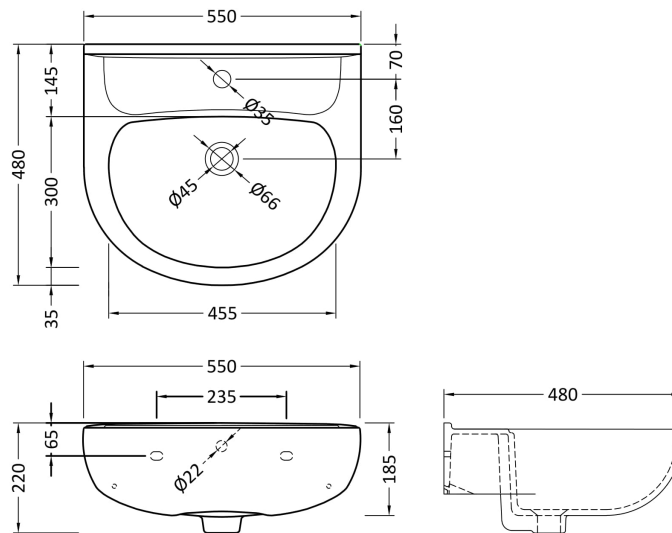

Sales Code: NCA381

Description: Lawton Curved Cistern

Product Dimensions

Height (mm):	393
Width (mm):	365
Depth (mm):	137
Nett Weight (kg):	12.6

Packaging Dimensions

Height (mm):	420
Width (mm):	410
Depth (mm):	160
Gross Weight (kg):	12.8

Packaging Data

Box Colour:	White Cardboard Box - Printed
Box Qty:	1
Label Size:	100 x 50
Label Colour:	Not Applicable
Label Qty:	

Outer Box Dimensions (If Applicable)

Length (mm):	480
Width (mm):	330
Height (mm):	395
Gross Weight (kg):	14
Barcode:	5060272829780

Product Details

Country of Origin:	China
Fitting Instruction:	No
CE & UKCA:	Not Applicable
Product Material:	Urea
Seat Type:	D Shape
Seat Function:	Soft Close
Hinge Centres (Min):	70
Hinge Centres (Max):	175
Hinge Material:	Stainless Steel Nylon
Colour/Finish:	White
Fixing Method:	Quick Release

Sales Code: NMU102

Description: 560mm Basin 1Th

Product Dimensions

Height (mm):	220
Width (mm):	550
Depth (mm):	480
Nett Weight (kg):	15.4

Packaging Dimensions

Height (mm):	230
Width (mm):	560
Depth (mm):	490
Gross Weight (kg):	15.6