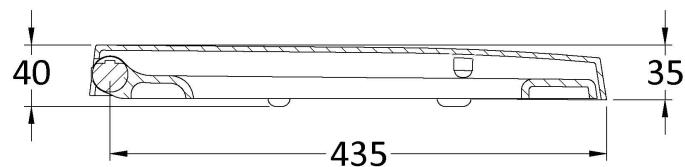

Outer Box Dimensions (If Applicable)

Height (mm):	
Width (mm):	
Depth (mm):	
Gross Weight (kg):	
Barcode:	5055369069224

Product Details

Country of Origin:	China
Fitting Instruction:	No
Certification: CE & UKCA:	No WRAS: N/A WRAS No: N/A
Product Material:	Vitreous China
Fixing Supplied:	No

Sales Code: NCA381

Description: Lawton Curved Cistern

Product Dimensions

Height (mm):	393
Width (mm):	365
Depth (mm):	137
Nett Weight (kg):	12.6

Packaging Dimensions

Height (mm):	420
Width (mm):	410
Depth (mm):	160
Gross Weight (kg):	12.8

Packaging Data

Box Colour:	Brown Cardboard Box - Printed
Box Qty:	1
Label Size:	100 x 50
Label Colour:	Not Applicable
Label Qty:	0

Outer Box Dimensions (If Applicable)

Height (mm):	
Width (mm):	
Depth (mm):	
Gross Weight (kg):	
Barcode:	5055369069231

Sales Code: NTS007

Description: Luxury D Shape Seat, Sc, Qr, Top Fix

Product Dimensions

Length (mm):	450
Width (mm):	370
Height (mm):	40
Nett Weight (kg):	2.2

Packaging Dimensions

Length (mm):	465
Width (mm):	380
Height (mm):	60
Gross Weight (kg):	2.34