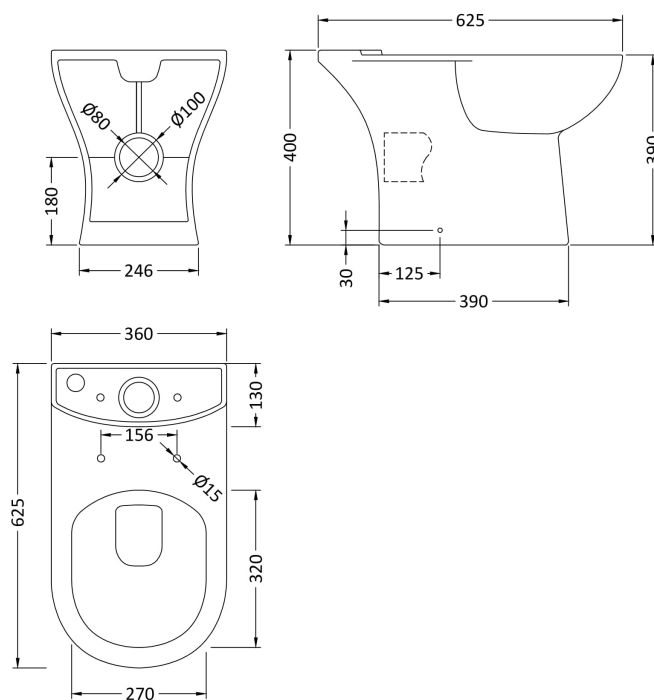

Sales Code: Clw004

Description: Lawton Compact Toilet & Basin Pedestal

Packaging Details

Barcode: 5056211868569

Sales Code: NCA380

Description: Lawton New Short Projection Pan

Product Dimensions

Height (mm):	400
Width (mm):	360
Depth (mm):	625
Nett Weight (kg):	23.7

Packaging Dimensions

Height (mm):	410
Width (mm):	380
Depth (mm):	650
Gross Weight (kg):	24.2

Packaging Data

Box Colour:	Brown Cardboard Box - Printed
Box Qty:	1
Label Size:	100 x 50
Label Colour:	Not Applicable
Label Qty:	0

Outer Box Dimensions (If Applicable)

Height (mm):	
Width (mm):	
Depth (mm):	
Gross Weight (kg):	
Barcode:	5055369069224

Product Details

Country of Origin:	China
Fitting Instruction:	No
Certification: CE & UKCA:	No WRAS: N/A WRAS No: N/A
Product Material:	Vitreous China
Fixing Supplied:	No

Sales Code: NCA381

Description: Lawton Curved Cistern

Product Dimensions

Height (mm):	393
Width (mm):	365
Depth (mm):	137
Nett Weight (kg):	12.6

Packaging Dimensions

Height (mm):	420
Width (mm):	410
Depth (mm):	160
Gross Weight (kg):	12.8