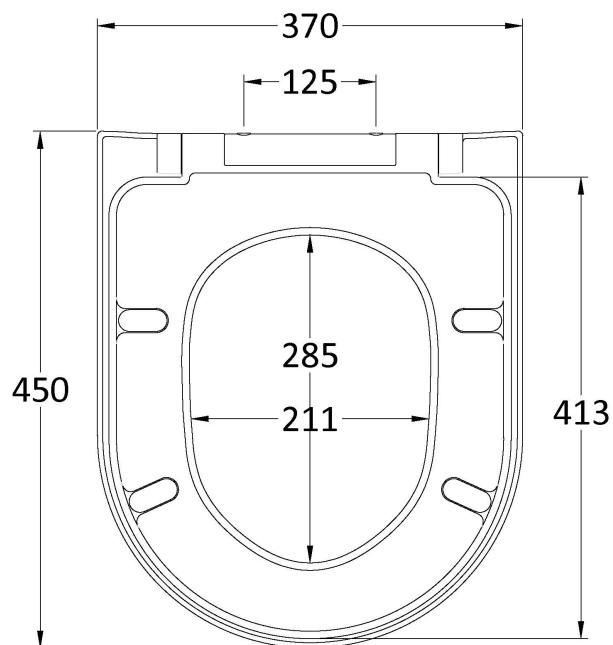

Outer Box Dimensions (If Applicable)

Height (mm):	
Width (mm):	
Depth (mm):	
Gross Weight (kg):	
Barcode:	5055369069224

Product Details

Country of Origin:	China
Fitting Instruction:	No
Certification: CE & UKCA:	No WRAS: N/A WRAS No: N/A
Product Material:	Vitreous China
Fixing Supplied:	No

Sales Code: NCA381

Description: Lawton Curved Cistern

Product Dimensions

Height (mm):	393
Width (mm):	365
Depth (mm):	137
Nett Weight (kg):	12.6

Packaging Dimensions

Height (mm):	420
Width (mm):	410
Depth (mm):	160
Gross Weight (kg):	12.8

Packaging Data

Box Colour:	Brown Cardboard Box - Printed
Box Qty:	1
Label Size:	100 x 50
Label Colour:	Not Applicable
Label Qty:	0

Outer Box Dimensions (If Applicable)

Height (mm):	
Width (mm):	
Depth (mm):	
Gross Weight (kg):	
Barcode:	5055369069231

Sales Code: NTS007

Description: Luxury D Shape Seat, Sc, Qr, Top Fix

Product Dimensions

Length (mm):	450
Width (mm):	370
Height (mm):	40
Nett Weight (kg):	2.2

Packaging Dimensions

Length (mm):	465
Width (mm):	380
Height (mm):	60
Gross Weight (kg):	2.34