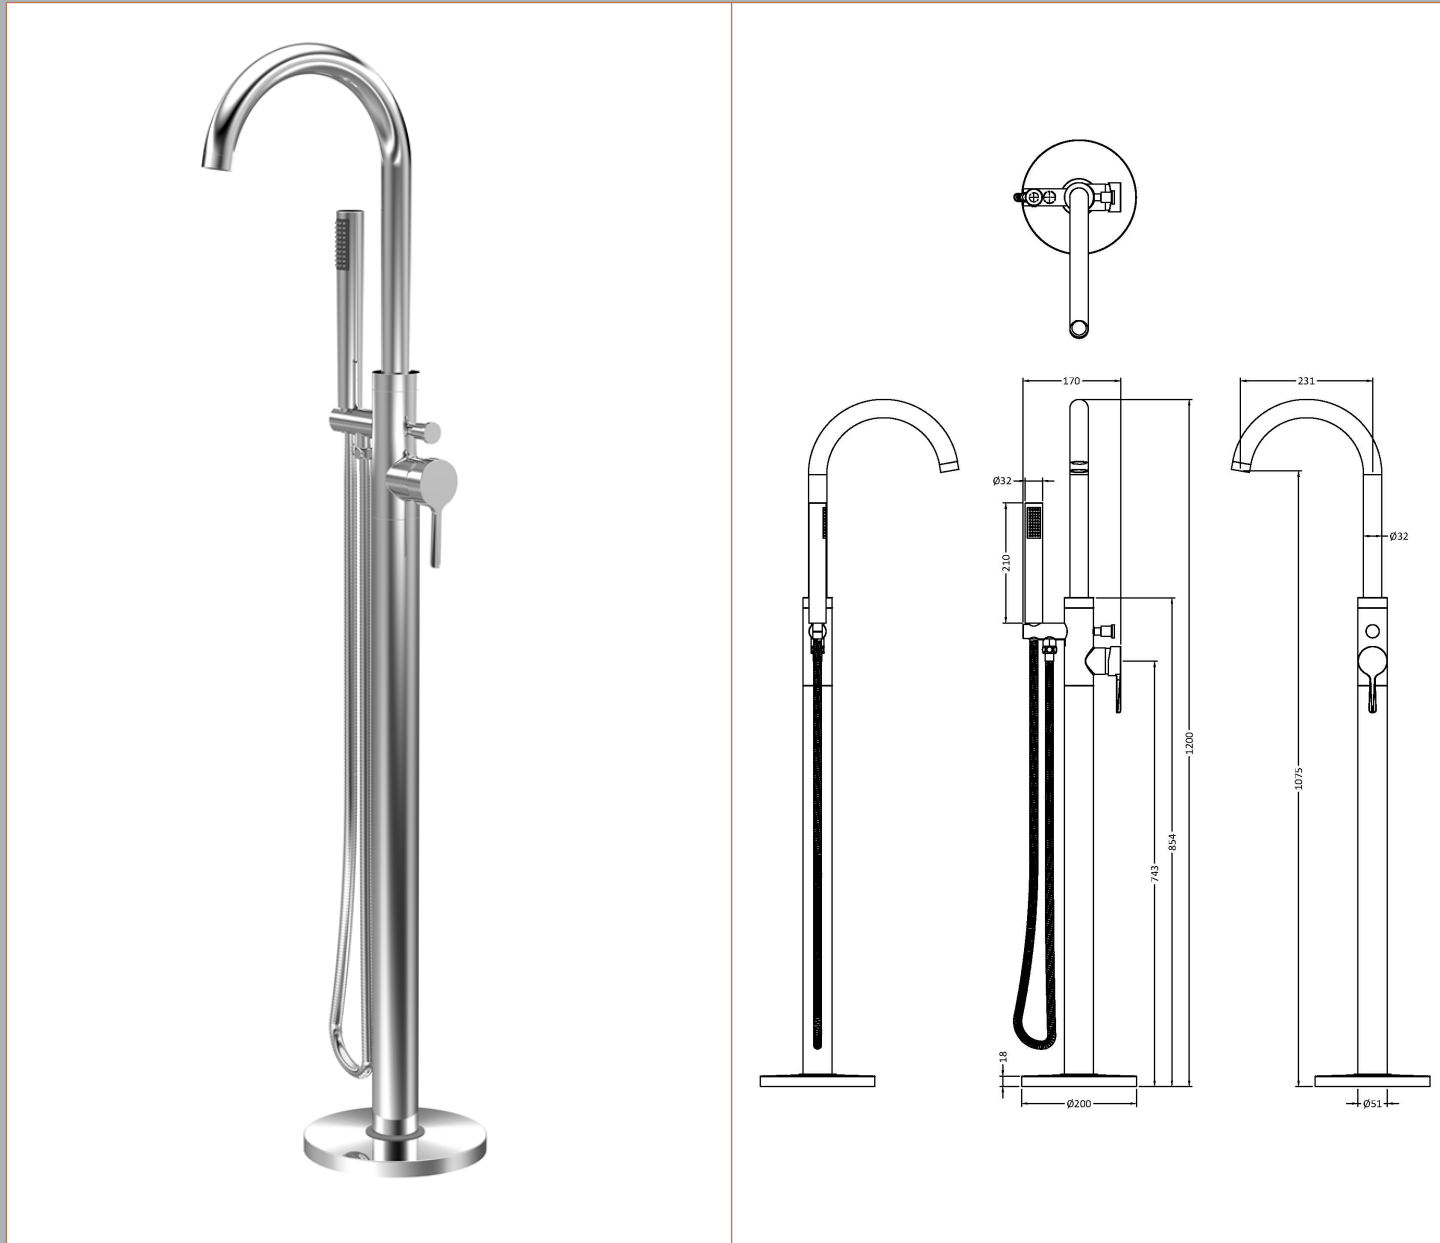

Sales Code: CLX321

Description: Aztec Freestanding Bsm

Product Dimensions

Height (mm):	1200
Width (mm):	200
Depth (mm):	345
Length (mm):	
Nett Weight (kg):	7.36

Packaging Dimensions

Height (mm):	250
Width (mm):	295
Depth (mm):	945
Gross Weight (kg):	7.36

Packaging Data

Box Colour:	White Cardboard Box
Box Qty:	1
Label Size:	100 x 50
Label Colour:	White Label
Label Qty:	2

Outer Box Dimensions (If Applicable)

Height (mm):	270
Width (mm):	930
Depth (mm):	235
Length (mm):	
Gross Weight (kg):	7
Barcode:	5056462699318

Product Details

Country of Origin:	United Kingdom
Fitting Instruction:	No
Product Material:	Brass/ABS
Control Type:	Manual
Waste Included:	Waste Not Included
Waste Type:	Not Applicable
WRAS Approval: No	Approval No: N/A
Valve/Cartridge Type:	Single Lever Cartridge
Colour/Finish:	Chrome
Mount Type:	Floor Standing
Operating Pressure (bar):	1
Flow Rates: (Litres Per Min)	0.1 bar: 2.2 0.5 bar: 6.7 1 bar: 9.5 2 bar: 13.5 3 bar: 16.5
Pipe Size:	15 mm
Pipe Centres:	N/A