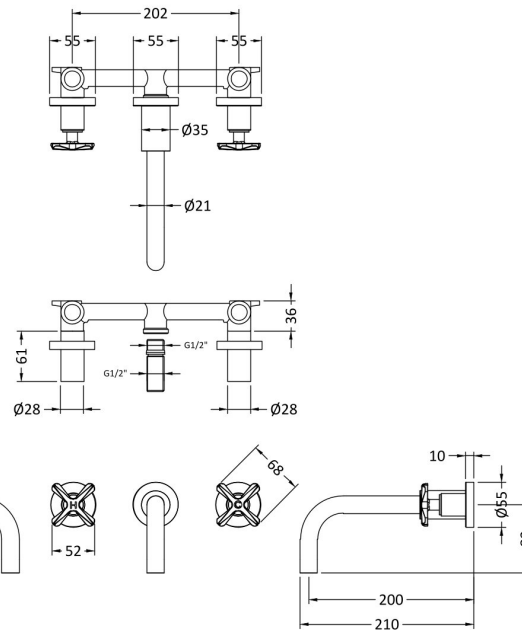

Sales Code: CLX817

Description: Aztec 3Th Wall Mounted Basin Mixer

Product Dimensions

Height (mm):	113
Width (mm):	255
Depth (mm):	220
Length (mm):	
Nett Weight (kg):	2.1

Packaging Dimensions

Height (mm):	140
Width (mm):	180
Depth (mm):	350
Gross Weight (kg):	2.2

Packaging Data

Box Colour:	White Cardboard Box
Box Qty:	1
Label Size:	100 x 50
Label Colour:	White Label
Label Qty:	2

Outer Box Dimensions (If Applicable)

Height (mm):	
Width (mm):	
Depth (mm):	
Length (mm):	
Gross Weight (kg):	18
Barcode:	5056462699295

Product Details

Country of Origin:	United Kingdom
Fitting Instruction:	No
Product Material:	Brass
Control Type:	Manual
Waste Included:	Waste Not Included
Waste Type:	Not Applicable
WRAS Approval: Yes	Approval No: 2204064
Valve/Cartridge Type:	1/4 Turn Ceramic Disc
Colour/Finish:	Brushed Brass
Mount Type:	Deck
Operating Pressure (bar):	0.1
Flow Rates: (Litres Per Min)	0.1 bar: 5 0.5 bar: 12 1 bar: 16 2 bar: 22 3 bar: 27
Pipe Size:	15 mm
Pipe Centres:	N/A