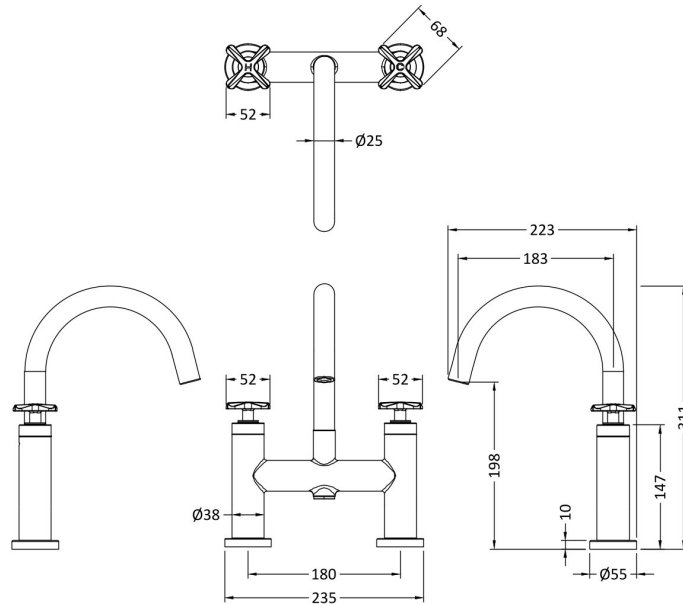

Sales Code: CLX853

Description: Aztec Deck Mounted Bath Filler

Product Dimensions

Height (mm):	319
Width (mm):	230
Depth (mm):	50
Length (mm):	
Nett Weight (kg):	3

Packaging Dimensions

Height (mm):	100
Width (mm):	235
Depth (mm):	265
Gross Weight (kg):	3.1

Packaging Data

Box Colour:	White Cardboard Box
Box Qty:	1
Label Size:	100 x 50
Label Colour:	White Label
Label Qty:	2

Outer Box Dimensions (If Applicable)

Height (mm):	320
Width (mm):	495
Depth (mm):	295
Length (mm):	
Gross Weight (kg):	19
Barcode:	5056462699301

Product Details

Country of Origin:	United Kingdom
Fitting Instruction:	No
Product Material:	Brass
Control Type:	Manual
Waste Included:	Waste Not Included
Waste Type:	Not Applicable
WRAS Approval: Yes	Approval No: 2204060
Valve/Cartridge Type:	1/4 Turn Ceramic Disc
Colour/Finish:	Brushed Brass
Mount Type:	Deck
Operating Pressure (bar):	0.2
Flow Rates: (Litres Per Min)	0.1 bar: 8 0.5 bar: 29 1 bar: 40 2 bar: 48 3 bar: 0
Pipe Size:	22 mm (3/4" Bsp)
Pipe Centres:	180 mm