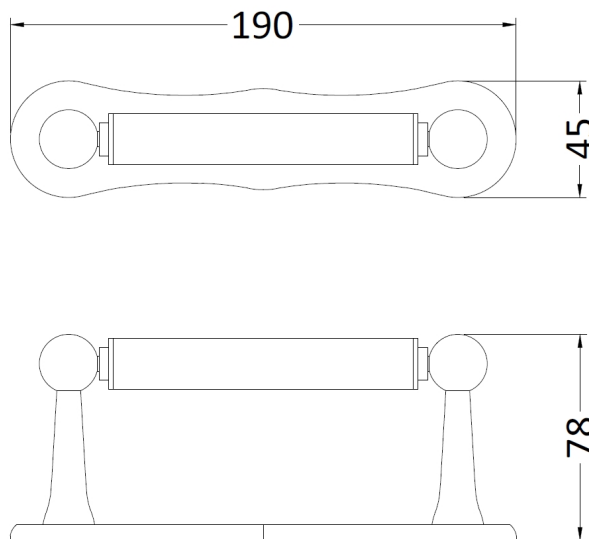

Sales Code: CMA005BC

Description: Victrion Dog Bone Toilet Roll Holder

Product Dimensions

Length (mm):	
Width (mm):	
Height (mm):	
Depth (mm):	
Nett Weight (kg):	1

Packaging Dimensions

Height (mm):	220
Width (mm):	120
Depth (mm):	75
Gross Weight (kg):	1

Packaging Data

Box Colour:	
Box Qty:	
Label Size:	x
Label Colour:	
Label Qty:	

Outer Box Dimensions (If Applicable)

Height (mm):	
Width (mm):	
Length (mm):	
Depth (mm):	
Gross Weight (kg):	
Barcode:	5056462642178

Product Details

Country of Origin:	United Kingdom
Fitting Instruction:	No
CE & UKCA:	
Product Material:	
Heating Element Wattage:	
Colour/Finish:	
Product Diameter:	
Connection Size:	