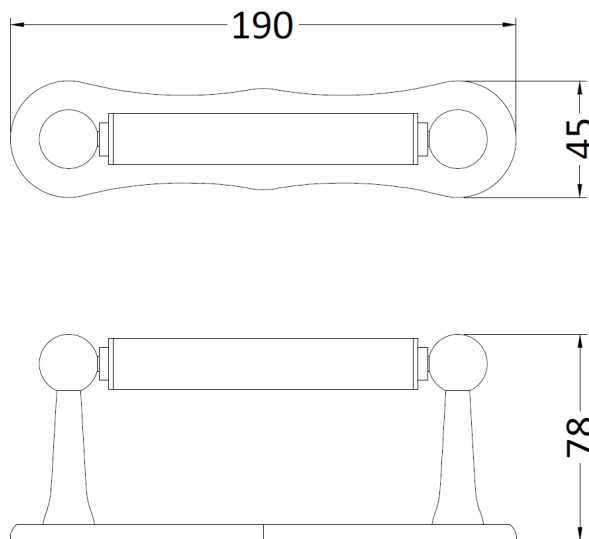

Sales Code: CMA005N

Description: Victrion Dog Bone Toilet Roll Holder

Product Dimensions

Length (mm):	
Width (mm):	
Height (mm):	
Depth (mm):	
Nett Weight (kg):	1

Packaging Dimensions

Height (mm):	220
Width (mm):	120
Depth (mm):	75
Gross Weight (kg):	1

Packaging Data

Box Colour:	
Box Qty:	
Label Size:	x
Label Colour:	
Label Qty:	

Outer Box Dimensions (If Applicable)

Height (mm):	
Width (mm):	
Length (mm):	
Depth (mm):	
Gross Weight (kg):	
Barcode:	5056462642154

Product Details

Country of Origin:	United Kingdom
Fitting Instruction:	No
CE & UKCA:	
Product Material:	
Heating Element Wattage:	
Colour/Finish:	
Product Diameter:	
Connection Size:	