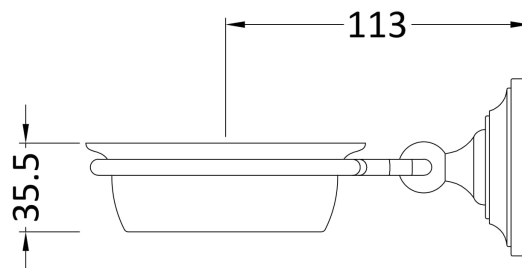

Sales Code: CMA015G

Description: Victrion Ceramic Soap Dish

Product Dimensions

Length (mm):	
Width (mm):	
Height (mm):	
Depth (mm):	
Nett Weight (kg):	1

Packaging Dimensions

Height (mm):	175
Width (mm):	165
Depth (mm):	100
Gross Weight (kg):	1

Packaging Data

Box Colour:	
Box Qty:	
Label Size:	x
Label Colour:	
Label Qty:	

Outer Box Dimensions (If Applicable)

Height (mm):	
Width (mm):	
Length (mm):	
Depth (mm):	
Gross Weight (kg):	
Barcode:	5056462642345

Product Details

Country of Origin:	United Kingdom
Fitting Instruction:	No
CE & UKCA:	
Product Material:	
Heating Element Wattage:	
Colour/Finish:	
Product Diameter:	
Connection Size:	