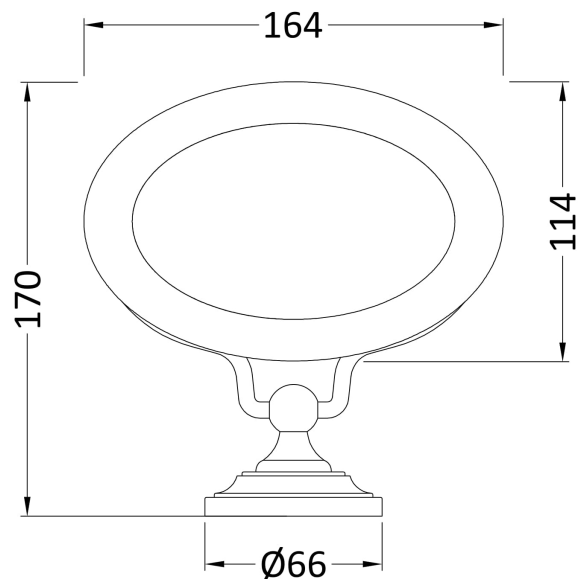

Sales Code: CMA015G

Description: Victrion Ceramic Soap Dish

Product Dimensions

Length (mm):	
Width (mm):	
Height (mm):	
Depth (mm):	
Nett Weight (kg):	1

Packaging Dimensions

Height (mm):	175
Width (mm):	165
Depth (mm):	100
Gross Weight (kg):	1

Packaging Data

Box Colour:	
Box Qty:	
Label Size:	x
Label Colour:	
Label Qty:	

Outer Box Dimensions (If Applicable)

Height (mm):	
Width (mm):	
Length (mm):	
Depth (mm):	
Gross Weight (kg):	
Barcode:	5056462642345

Product Details

Country of Origin:	United Kingdom
Fitting Instruction:	No
CE & UKCA:	
Product Material:	
Heating Element Wattage:	
Colour/Finish:	
Product Diameter:	
Connection Size:	