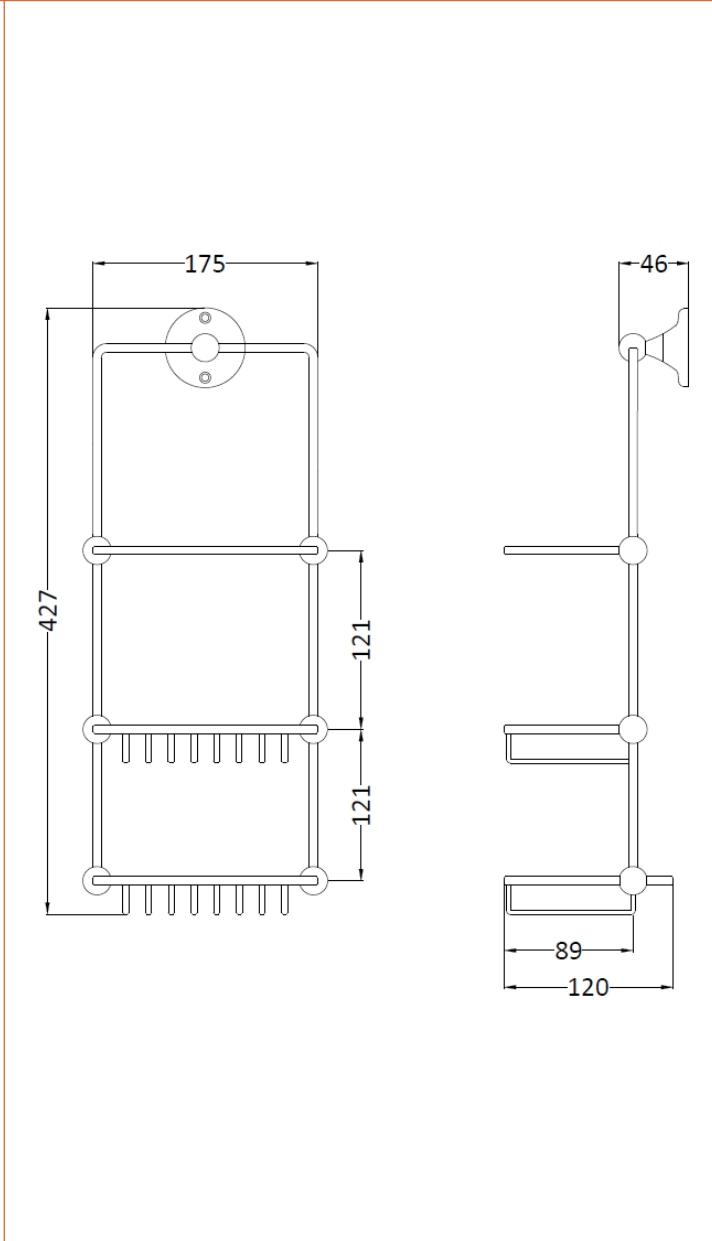

Sales Code: CMA035BC

Description: Victrion Shower Tidy

Product Dimensions	
Length (mm):	
Width (mm):	
Height (mm):	
Depth (mm):	
Nett Weight (kg):	1
Packaging Dimensions	
Height (mm):	415
Width (mm):	185
Depth (mm):	130
Gross Weight (kg):	1
Packaging Data	
Box Colour:	
Box Qty:	
Label Size:	x
Label Colour:	
Label Qty:	
Outer Box Dimensions (If Applicable)	
Height (mm):	
Width (mm):	
Length (mm):	
Depth (mm):	
Gross Weight (kg):	
Barcode:	5056462642659
Product Details	
Country of Origin:	United Kingdom
Fitting Instruction:	No
CE & UKCA:	
Product Material:	
Heating Element Wattage:	
Colour/Finish:	
Product Diameter:	
Connection Size:	