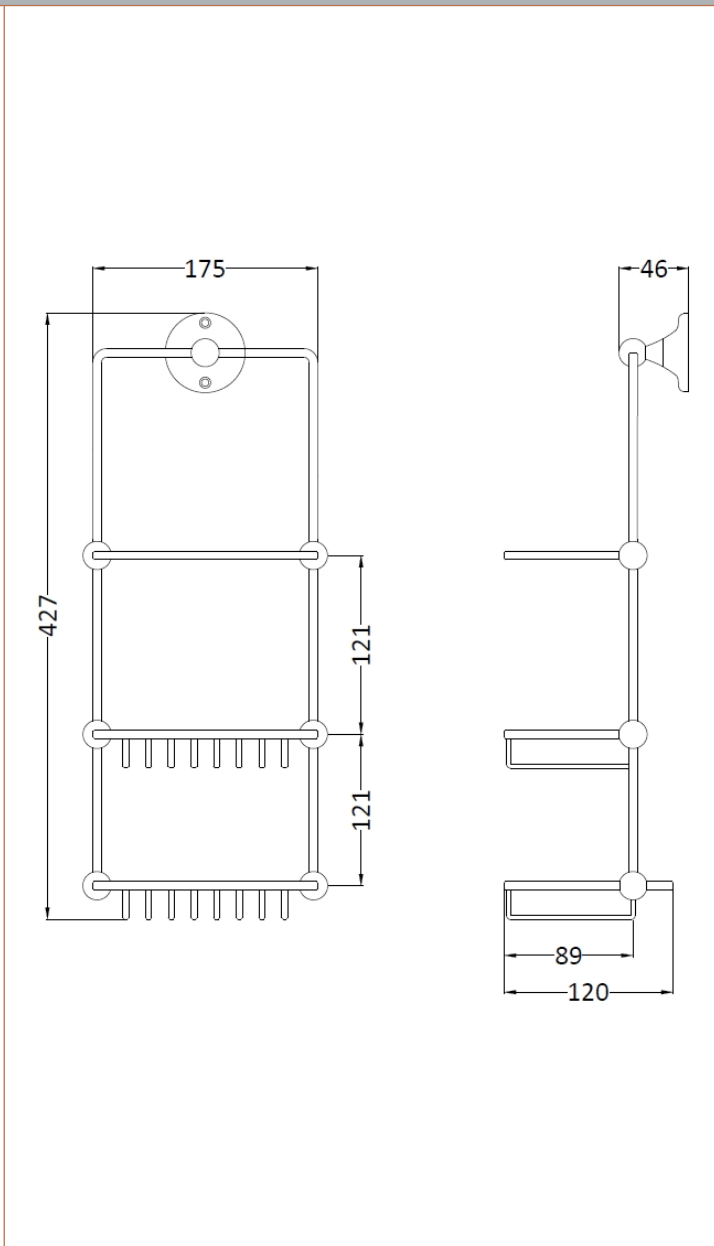

Sales Code: CMA035BG

Description: Victrion Shower Tidy

Product Dimensions	
Length (mm):	
Width (mm):	
Height (mm):	
Depth (mm):	
Nett Weight (kg):	1
Packaging Dimensions	
Height (mm):	415
Width (mm):	185
Depth (mm):	130
Gross Weight (kg):	1
Packaging Data	
Box Colour:	
Box Qty:	
Label Size:	x
Label Colour:	
Label Qty:	
Outer Box Dimensions (If Applicable)	
Height (mm):	
Width (mm):	
Length (mm):	
Depth (mm):	
Gross Weight (kg):	
Barcode:	5056462642673
Product Details	
Country of Origin:	United Kingdom
Fitting Instruction:	No
CE & UKCA:	
Product Material:	
Heating Element Wattage:	
Colour/Finish:	
Product Diameter:	
Connection Size:	