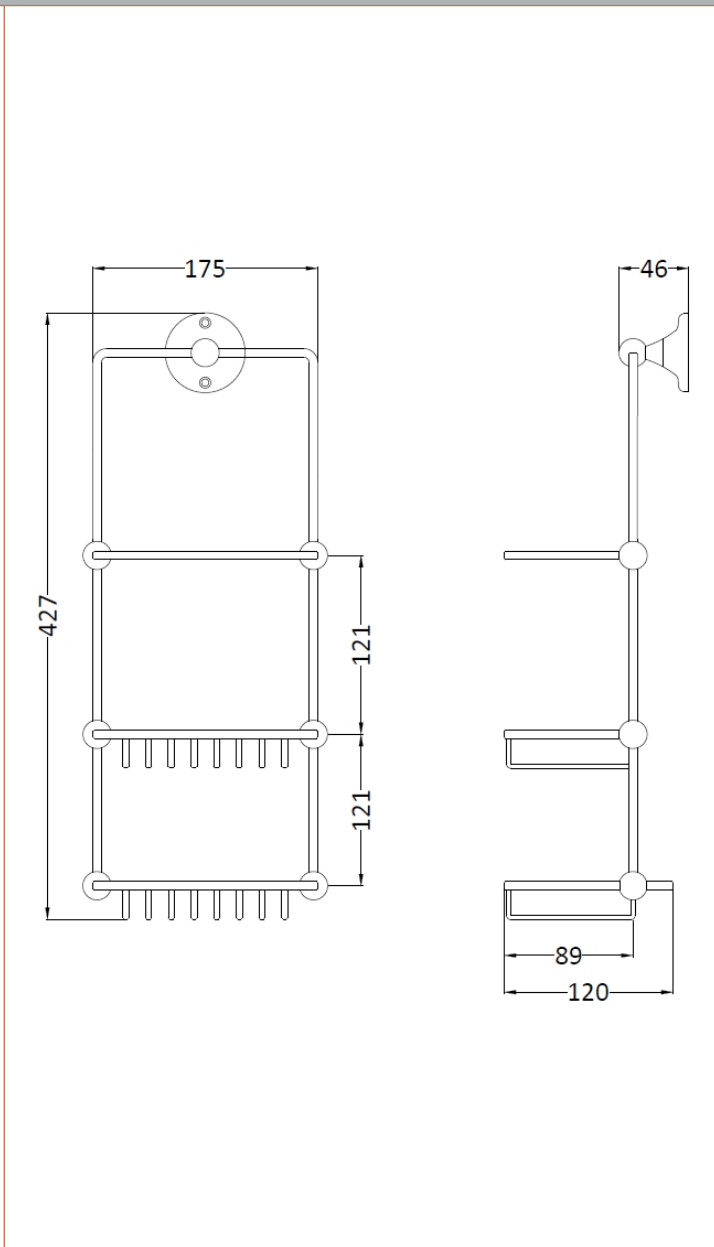

Sales Code: CMA035BN

Description: Victrion Shower Tidy

Product Dimensions	
Length (mm):	
Width (mm):	
Height (mm):	
Depth (mm):	
Nett Weight (kg):	1
Packaging Dimensions	
Height (mm):	415
Width (mm):	185
Depth (mm):	130
Gross Weight (kg):	1
Packaging Data	
Box Colour:	
Box Qty:	
Label Size:	x
Label Colour:	
Label Qty:	
Outer Box Dimensions (If Applicable)	
Height (mm):	
Width (mm):	
Length (mm):	
Depth (mm):	
Gross Weight (kg):	
Barcode:	5056462642642
Product Details	
Country of Origin:	United Kingdom
Fitting Instruction:	No
CE & UKCA:	
Product Material:	
Heating Element Wattage:	
Colour/Finish:	
Product Diameter:	
Connection Size:	