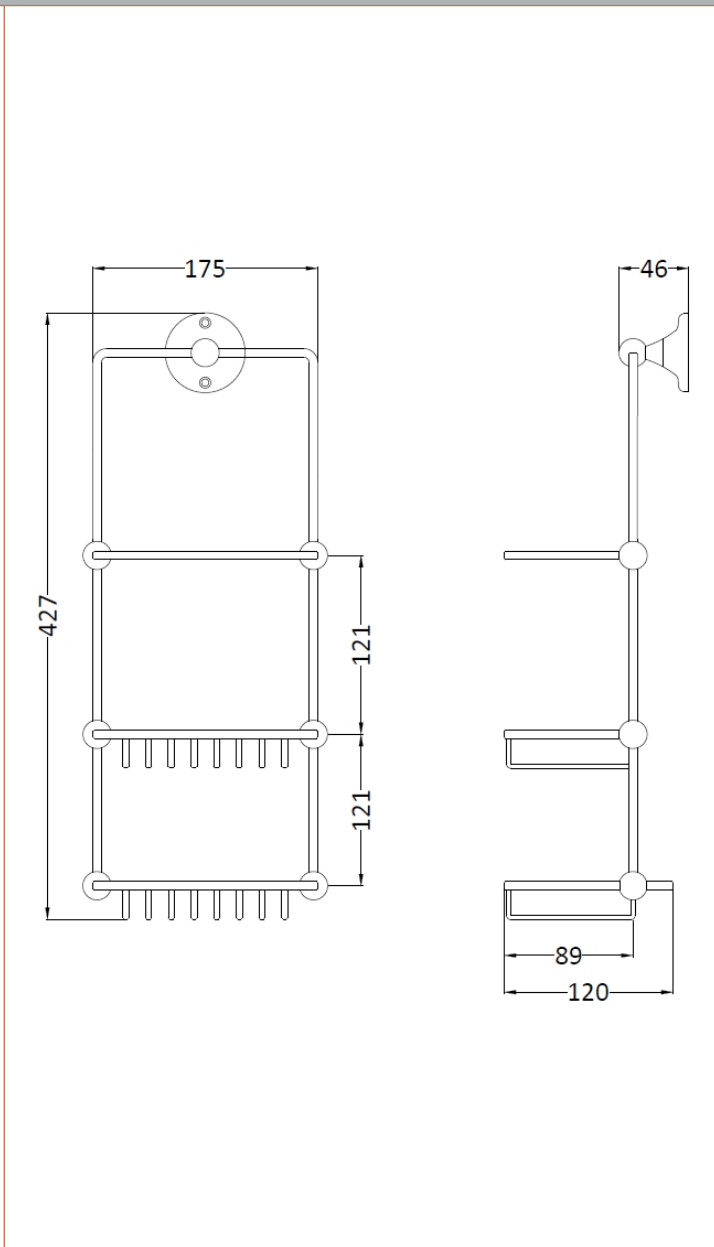

Sales Code: CMA035CO

Description: Victrion Shower Tidy

Product Dimensions	
Length (mm):	
Width (mm):	
Height (mm):	
Depth (mm):	
Nett Weight (kg):	1
Packaging Dimensions	
Height (mm):	415
Width (mm):	185
Depth (mm):	130
Gross Weight (kg):	1
Packaging Data	
Box Colour:	
Box Qty:	
Label Size:	x
Label Colour:	
Label Qty:	
Outer Box Dimensions (If Applicable)	
Height (mm):	
Width (mm):	
Length (mm):	
Depth (mm):	
Gross Weight (kg):	
Barcode:	5056462642680
Product Details	
Country of Origin:	United Kingdom
Fitting Instruction:	No
CE & UKCA:	
Product Material:	
Heating Element Wattage:	
Colour/Finish:	
Product Diameter:	
Connection Size:	