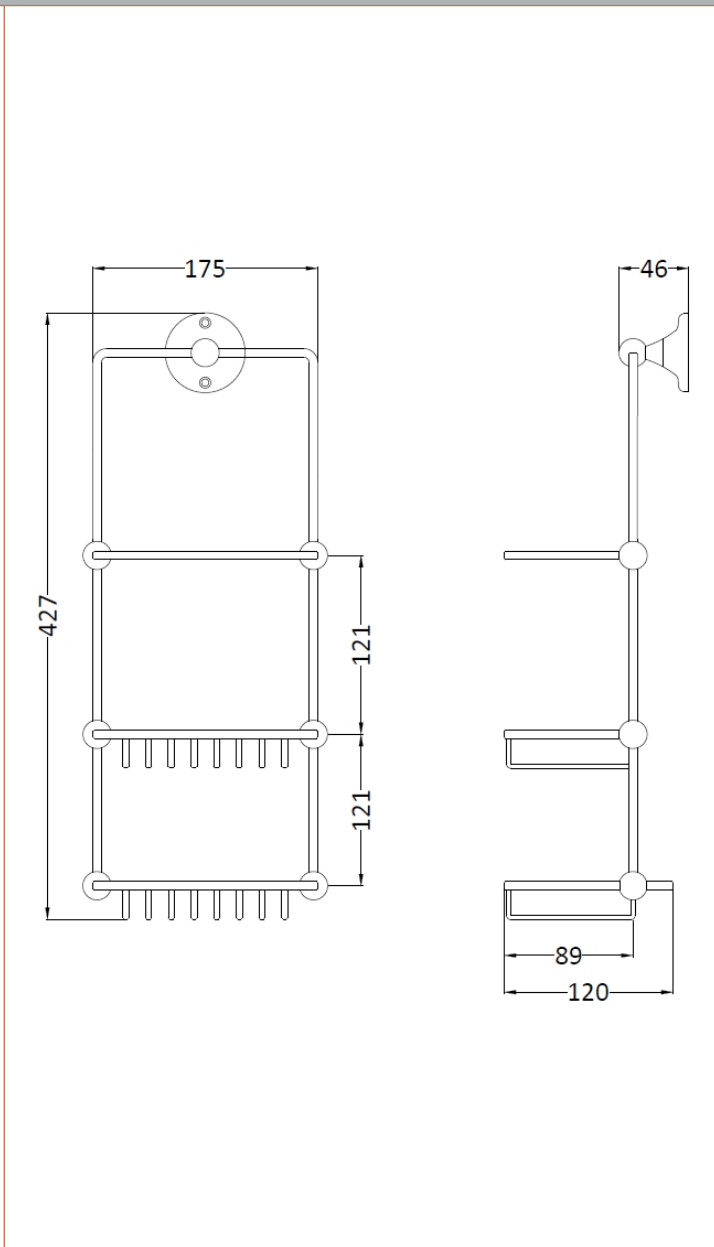

Sales Code: CMA035G

Description: Victrion Shower Tidy

| Product Dimensions | |
|--------------------------------------|----------------|
| Length (mm): | |
| Width (mm): | |
| Height (mm): | |
| Depth (mm): | |
| Nett Weight (kg): | 1 |
| Packaging Dimensions | |
| Height (mm): | 415 |
| Width (mm): | 185 |
| Depth (mm): | 130 |
| Gross Weight (kg): | 1 |
| Packaging Data | |
| Box Colour: | |
| Box Qty: | |
| Label Size: | x |
| Label Colour: | |
| Label Qty: | |
| Outer Box Dimensions (If Applicable) | |
| Height (mm): | |
| Width (mm): | |
| Length (mm): | |
| Depth (mm): | |
| Gross Weight (kg): | |
| Barcode: | 5056462642666 |
| Product Details | |
| Country of Origin: | United Kingdom |
| Fitting Instruction: | No |
| CE & UKCA: | |
| Product Material: | |
| Heating Element Wattage: | |
| Colour/Finish: | |
| Product Diameter: | |
| Connection Size: | |