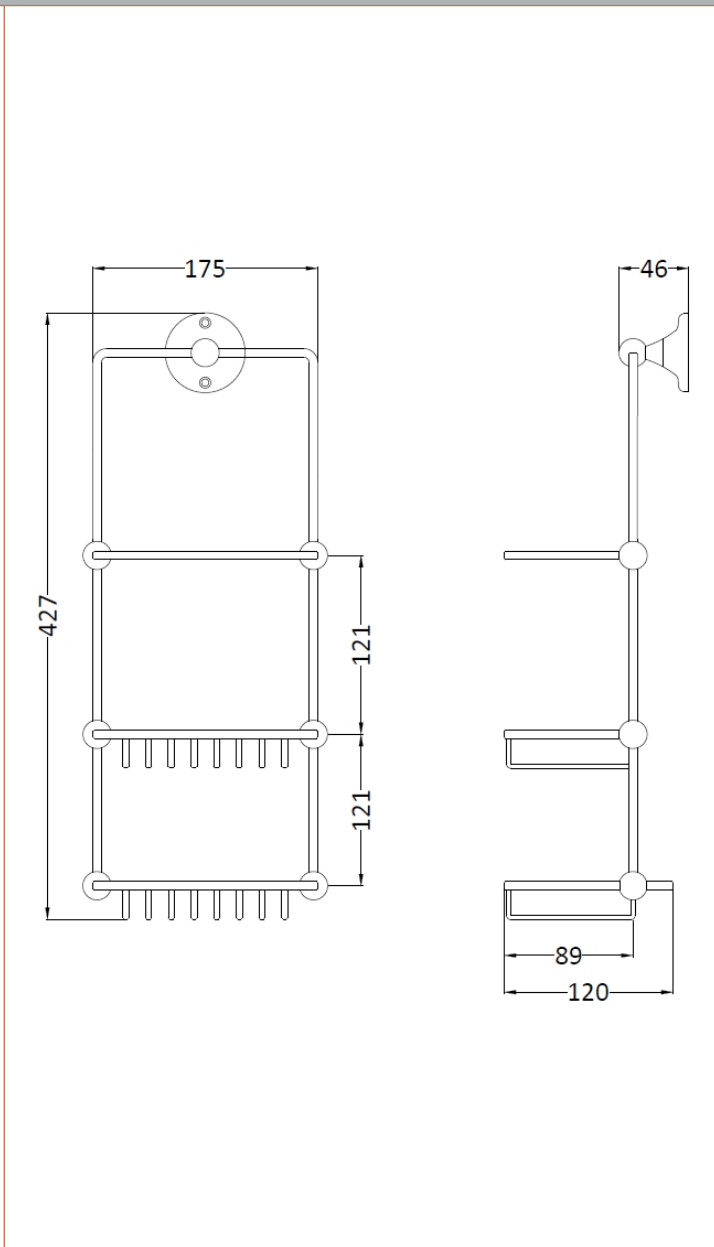

Sales Code: CMA035

Description: Victrion Shower Tidy

Product Dimensions	
Length (mm):	
Width (mm):	152
Height (mm):	411
Depth (mm):	116
Nett Weight (kg):	1
Packaging Dimensions	
Height (mm):	415
Width (mm):	185
Depth (mm):	130
Gross Weight (kg):	1
Packaging Data	
Box Colour:	White Cardboard Box
Box Qty:	1
Label Size:	100 x 50
Label Colour:	White Label
Label Qty:	2
Outer Box Dimensions (If Applicable)	
Height (mm):	680
Width (mm):	440
Length (mm):	
Depth (mm):	
Gross Weight (kg):	10
Barcode:	5056462642628
Product Details	
Country of Origin:	China
Fitting Instruction:	No
CE & UKCA:	N/A
Product Material:	Brass
Heating Element Wattage:	Not Applicable
Colour/Finish:	Chrome
Product Diameter:	Not Applicable
Connection Size:	Not Applicable