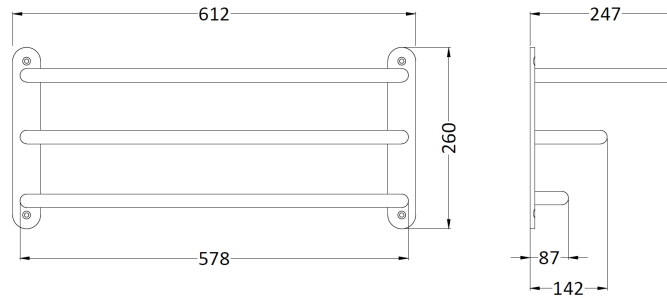

**Sales Code:** CMA045BCO

**Description:** Victrion 3 Tier Towel Rack

**Product Dimensions**

Length (mm):	
Width (mm):	612
Height (mm):	260
Depth (mm):	247
Nett Weight (kg):	2.46

**Packaging Dimensions**

Height (mm):	269
Width (mm):	58
Depth (mm):	625
Gross Weight (kg):	2.46

**Packaging Data**

Box Colour:	White Cardboard Box
Box Qty:	1
Label Size:	100 x 50
Label Colour:	White Label
Label Qty:	2

**Outer Box Dimensions (If Applicable)**

Height (mm):	
Width (mm):	
Length (mm):	
Depth (mm):	
Gross Weight (kg):	20
Barcode:	5056462642857

**Product Details**

Country of Origin:	China
Fitting Instruction:	No
CE & UKCA:	N/A
Product Material:	Brass
Heating Element Wattage:	Not Applicable
Colour/Finish:	
Product Diameter:	Not Applicable
Connection Size:	Not Applicable