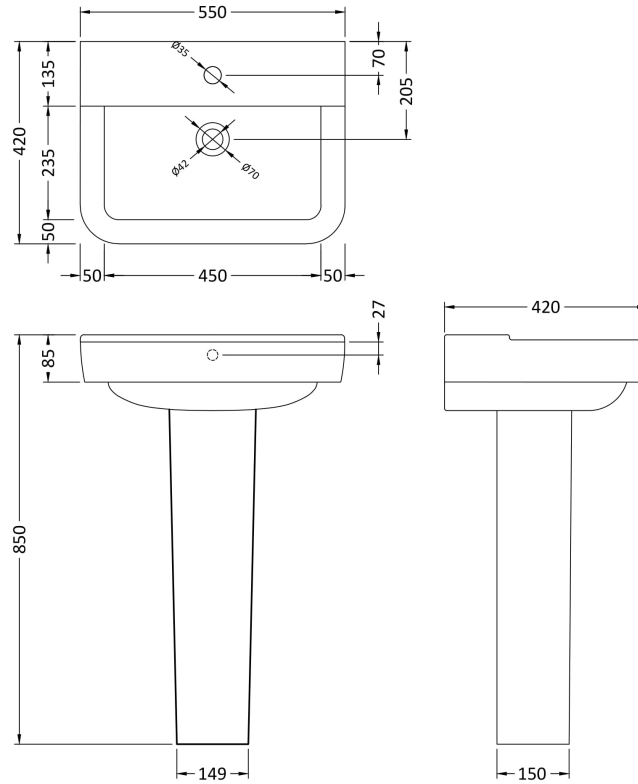

Sales Code: Cpc025

Description: Arlo 550mm Basin & Pedestal

Packaging Details

Barcode: 5055275888155