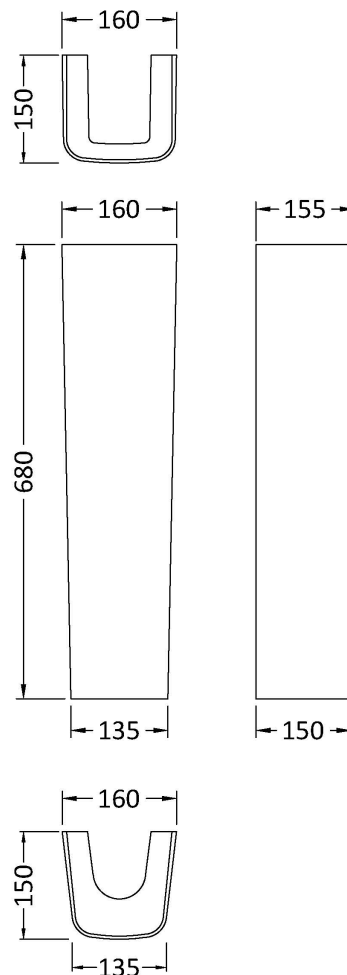

### Product Dimensions

Height (mm):	170
Width (mm):	550
Depth (mm):	420
Nett Weight (kg):	16

### Packaging Dimensions

Height (mm):	580
Width (mm):	480
Depth (mm):	190
Gross Weight (kg):	16

### Outer Box Dimensions (If Applicable)

Height (mm):	
Width (mm):	
Depth (mm):	
Gross Weight (kg):	
Barcode:	5055369069880

**Product Dimensions**

Height (mm):	700
Width (mm):	165
Depth (mm):	160
Nett Weight (kg):	10

**Packaging Dimensions**

Height (mm):	205
Width (mm):	205
Depth (mm):	670
Gross Weight (kg):	10

**Packaging Data**