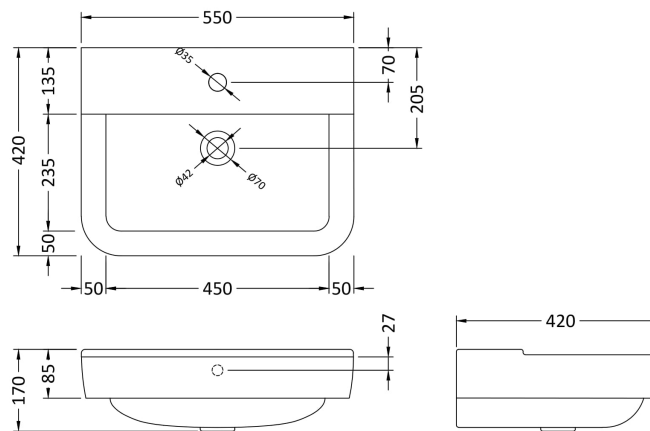

### Product Dimensions

Height (mm):	170
Width (mm):	550
Depth (mm):	420
Nett Weight (kg):	16

### Packaging Dimensions

Height (mm):	580
Width (mm):	480
Depth (mm):	190
Gross Weight (kg):	16

### Outer Box Dimensions (If Applicable)

Height (mm):	
Width (mm):	
Depth (mm):	
Gross Weight (kg):	
Barcode:	5055369069880

**Product Dimensions**

Height (mm):	700
Width (mm):	165
Depth (mm):	160
Nett Weight (kg):	10

**Packaging Dimensions**

Height (mm):	205
Width (mm):	205
Depth (mm):	670
Gross Weight (kg):	10

**Packaging Data**