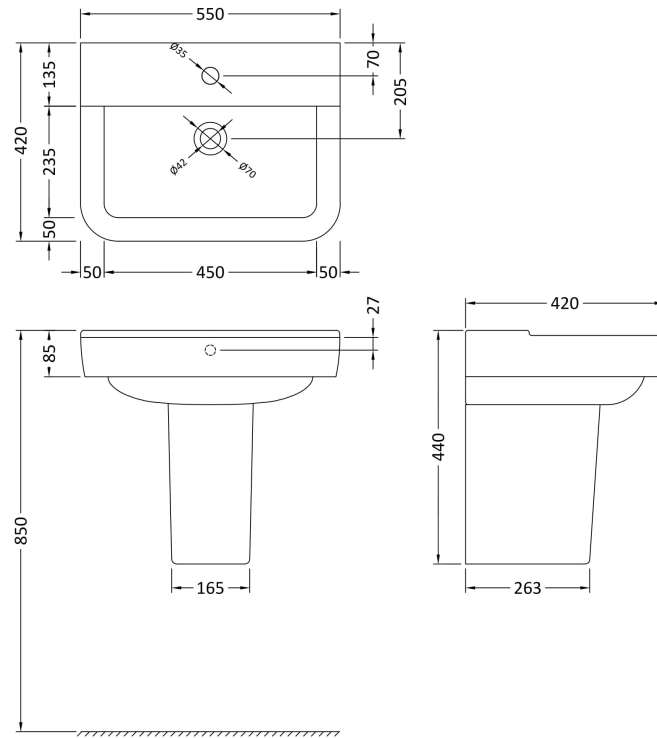

Sales Code: Cpc026

Description: Arlo 550mm Basin & Semi Pedestal

Packaging Details

Barcode: 5055275895597