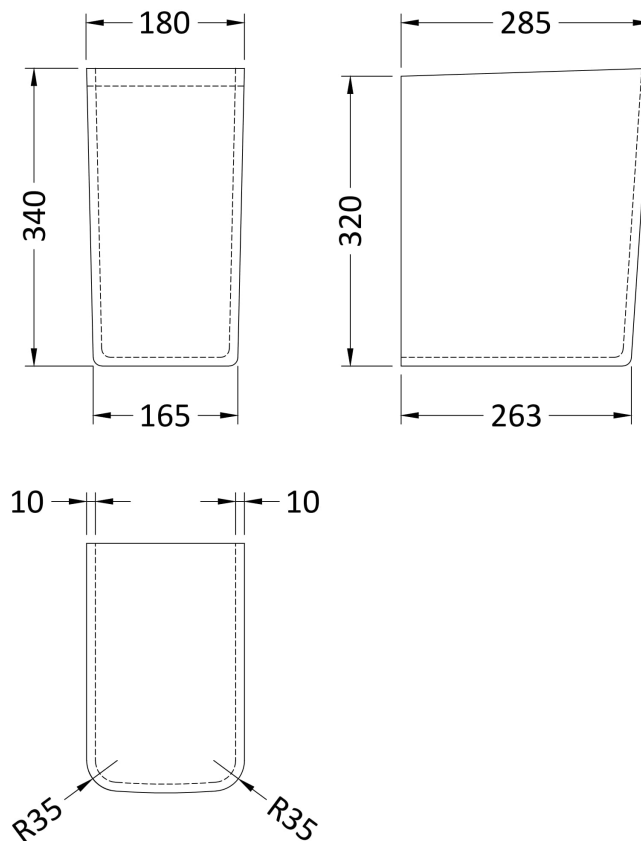

### Product Dimensions

Height (mm):	170
Width (mm):	550
Depth (mm):	420
Nett Weight (kg):	16

### Packaging Dimensions

Height (mm):	580
Width (mm):	480
Depth (mm):	190
Gross Weight (kg):	16

### Outer Box Dimensions (If Applicable)

Height (mm):	
Width (mm):	
Depth (mm):	
Gross Weight (kg):	
Barcode:	5055369069880

**Product Dimensions**

Height (mm):	240
Width (mm):	180
Depth (mm):	585
Nett Weight (kg):	7

**Packaging Dimensions**

Height (mm):	335
Width (mm):	320
Depth (mm):	222
Gross Weight (kg):	7

**Packaging Data**