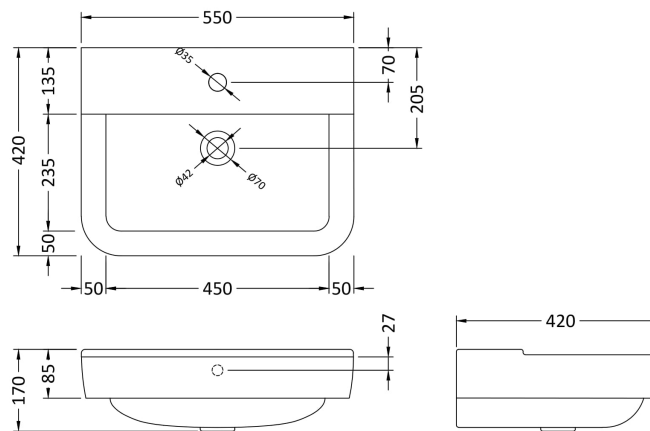

### Product Dimensions

Height (mm):	170
Width (mm):	550
Depth (mm):	420
Nett Weight (kg):	16

### Packaging Dimensions

Height (mm):	580
Width (mm):	480
Depth (mm):	190
Gross Weight (kg):	16

### Outer Box Dimensions (If Applicable)

Height (mm):	
Width (mm):	
Depth (mm):	
Gross Weight (kg):	
Barcode:	5055369069880

**Product Dimensions**

Height (mm):	240
Width (mm):	180
Depth (mm):	585
Nett Weight (kg):	7

**Packaging Dimensions**

Height (mm):	335
Width (mm):	320
Depth (mm):	222
Gross Weight (kg):	7

**Packaging Data**