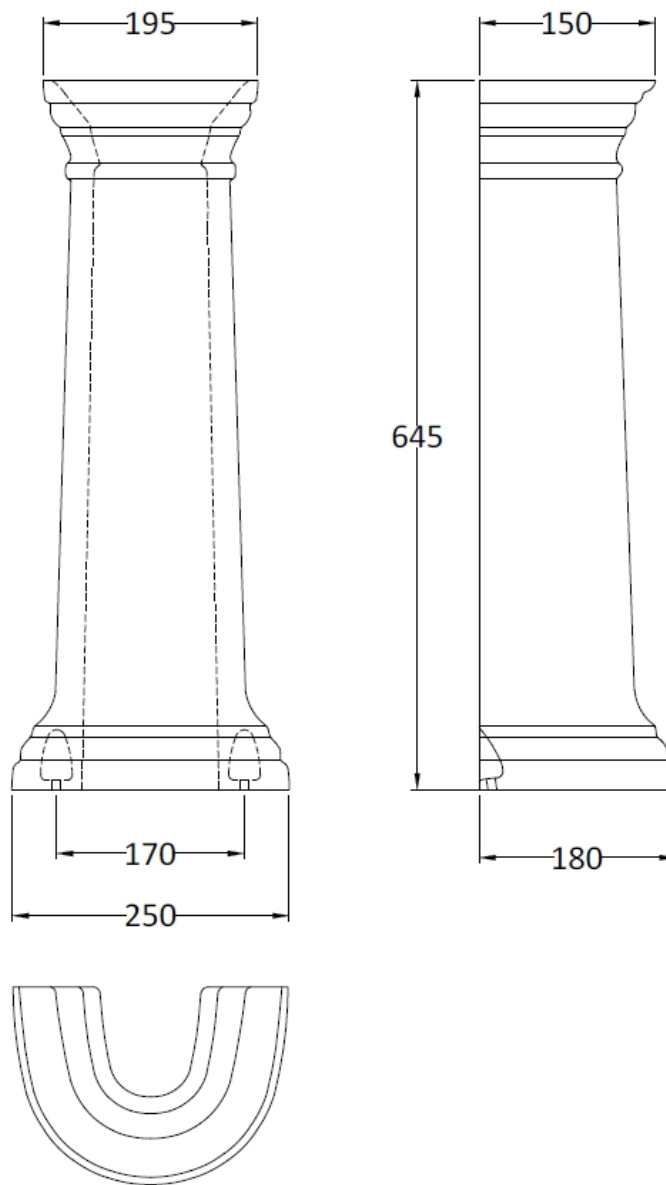

Sales Code: Crt003

Description: Ryther Basin & Pedestal

Packaging Details

Barcode: 5055275814314

Sales Code: NCA122

Description: 600mm Basin 2Th

Product Dimensions

Height (mm):	291
Width (mm):	600
Depth (mm):	500
Nett Weight (kg):	18.2

Packaging Dimensions

Height (mm):	310
Width (mm):	620
Depth (mm):	460
Gross Weight (kg):	18.8

Packaging Data

Box Colour:	Brown Cardboard Box - Printed
Box Qty:	1
Label Size:	100 x 50
Label Colour:	Not Applicable
Label Qty:	0

Outer Box Dimensions (If Applicable)

Height (mm):	
Width (mm):	
Depth (mm):	
Gross Weight (kg):	
Barcode:	5055369026173

Product Details

Country of Origin:	China
Fitting Instruction:	No
Certification: CE & UKCA:	N/A
WRAS:	N/A
WRAS No:	N/A
Product Material:	Vitreous China
Fixing Supplied:	No

Sales Code: NCA103

Description: Full Pedestal

Product Dimensions

Height (mm):	650
Width (mm):	280
Depth (mm):	180
Nett Weight (kg):	8.9

Packaging Dimensions

Height (mm):	660
Width (mm):	275
Depth (mm):	190
Gross Weight (kg):	9.4