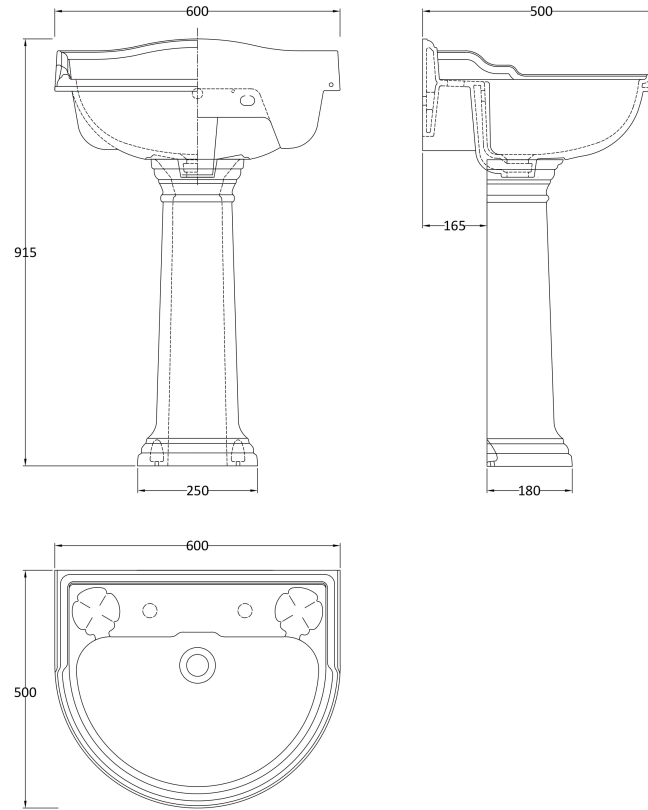

Sales Code: Crt003

Description: Ryther Basin & Pedestal

Packaging Details

Barcode: 5055275814314

Sales Code: NCA122

Description: 600mm Basin 2Th

Product Dimensions

Height (mm):	291
Width (mm):	600
Depth (mm):	500
Nett Weight (kg):	18.2

Packaging Dimensions

Height (mm):	310
Width (mm):	620
Depth (mm):	460
Gross Weight (kg):	18.8

Packaging Data

Box Colour:	Brown Cardboard Box - Printed
Box Qty:	1
Label Size:	100 x 50
Label Colour:	Not Applicable
Label Qty:	0

Outer Box Dimensions (If Applicable)

Height (mm):	
Width (mm):	
Depth (mm):	
Gross Weight (kg):	
Barcode:	5055369026173

Product Details

Country of Origin:	China
Fitting Instruction:	No
Certification: CE & UKCA:	N/A
WRAS:	N/A
WRAS No:	N/A
Product Material:	Vitreous China
Fixing Supplied:	No

Sales Code: NCA103

Description: Full Pedestal

Product Dimensions

Height (mm):	650
Width (mm):	280
Depth (mm):	180
Nett Weight (kg):	8.9

Packaging Dimensions

Height (mm):	660
Width (mm):	275
Depth (mm):	190
Gross Weight (kg):	9.4