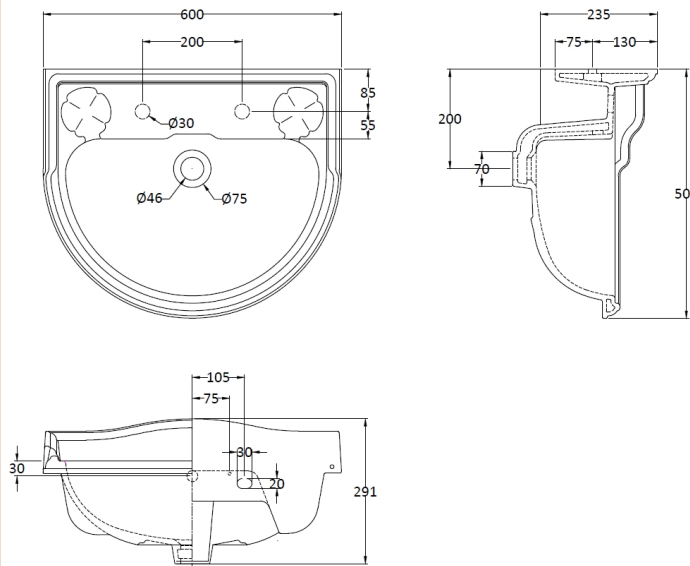

Sales Code: Crt003

Description: Ryther Basin & Pedestal

Packaging Details

Barcode: 5055275814314

Sales Code: NCA122

Description: 600mm Basin 2Th

Product Dimensions

Height (mm):	291
Width (mm):	600
Depth (mm):	500
Nett Weight (kg):	18.2

Packaging Dimensions

Height (mm):	310
Width (mm):	620
Depth (mm):	460
Gross Weight (kg):	18.8

Packaging Data

Box Colour:	Brown Cardboard Box - Printed
Box Qty:	1
Label Size:	100 x 50
Label Colour:	Not Applicable
Label Qty:	0

Outer Box Dimensions (If Applicable)

Height (mm):	
Width (mm):	
Depth (mm):	
Gross Weight (kg):	
Barcode:	5055369026173

Product Details

Country of Origin:	China
Fitting Instruction:	No
Certification: CE & UKCA:	N/A
WRAS:	N/A
WRAS No:	N/A
Product Material:	Vitreous China
Fixing Supplied:	No

Sales Code: NCA103

Description: Full Pedestal

Product Dimensions

Height (mm):	650
Width (mm):	280
Depth (mm):	180
Nett Weight (kg):	8.9

Packaging Dimensions

Height (mm):	660
Width (mm):	275
Depth (mm):	190
Gross Weight (kg):	9.4