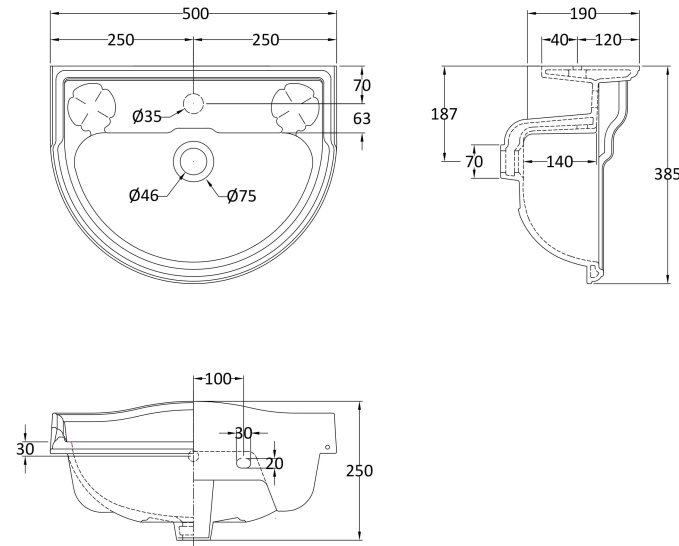

Sales Code: Crt007

Description: Chancery 500mm 1 Th Basin & Pedestal

Packaging Details

Barcode: 5056211804710

Sales Code: NCA103

Description: Full Pedestal

Product Dimensions

Height (mm):	650
Width (mm):	280
Depth (mm):	180
Nett Weight (kg):	8.9

Packaging Dimensions

Height (mm):	660
Width (mm):	275
Depth (mm):	190
Gross Weight (kg):	9.4

Packaging Data

Box Colour:	Brown Cardboard Box - Printed
Box Qty:	1
Label Size:	100 x 50
Label Colour:	Not Applicable
Label Qty:	0

Outer Box Dimensions (If Applicable)

Height (mm):	
Width (mm):	
Depth (mm):	
Gross Weight (kg):	
Barcode:	5055369026159

Product Details

Country of Origin:	China
Fitting Instruction:	No
Certification: CE & UKCA:	N/A
WRAS:	N/A
WRAS No:	N/A
Product Material:	Vitreous China
Fixing Supplied:	No

Sales Code: NCA104

Description: 500mm Cloakroom Basin 1Th

Product Dimensions

Height (mm):	250
Width (mm):	500
Depth (mm):	400
Nett Weight (kg):	11

Packaging Dimensions

Height (mm):	270
Width (mm):	520
Depth (mm):	390
Gross Weight (kg):	11.5