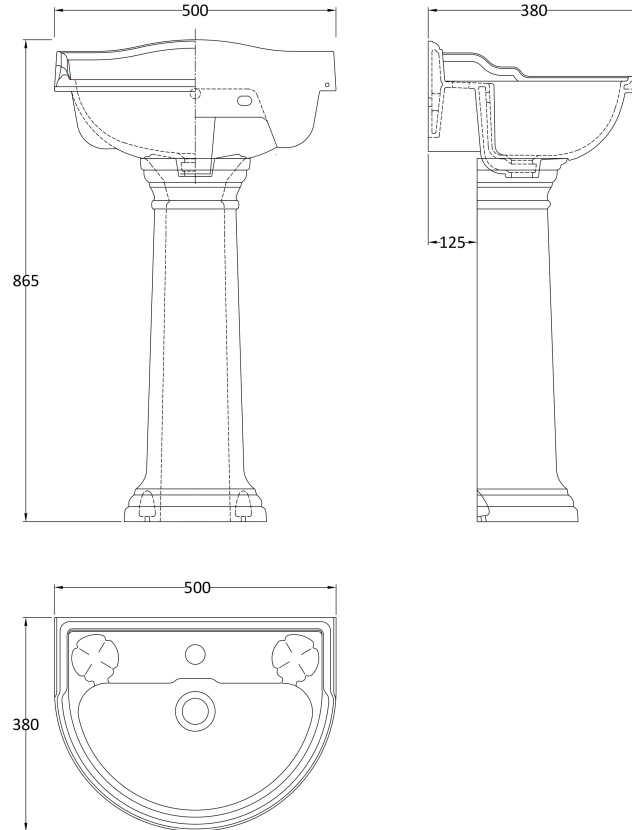

Sales Code: Crt007

Description: Chancery 500mm 1 Th Basin & Pedestal

Packaging Details

Barcode: 5056211804710

Sales Code: NCA103

Description: Full Pedestal

Product Dimensions

Height (mm):	650
Width (mm):	280
Depth (mm):	180
Nett Weight (kg):	8.9

Packaging Dimensions

Height (mm):	660
Width (mm):	275
Depth (mm):	190
Gross Weight (kg):	9.4

Packaging Data

Box Colour:	Brown Cardboard Box - Printed
Box Qty:	1
Label Size:	100 x 50
Label Colour:	Not Applicable
Label Qty:	0

Outer Box Dimensions (If Applicable)

Height (mm):	
Width (mm):	
Depth (mm):	
Gross Weight (kg):	
Barcode:	5055369026159

Product Details

Country of Origin:	China
Fitting Instruction:	No
Certification: CE & UKCA:	N/A
WRAS:	N/A
WRAS No:	N/A
Product Material:	Vitreous China
Fixing Supplied:	No

Sales Code: NCA104

Description: 500mm Cloakroom Basin 1Th

Product Dimensions

Height (mm):	250
Width (mm):	500
Depth (mm):	400
Nett Weight (kg):	11

Packaging Dimensions

Height (mm):	270
Width (mm):	520
Depth (mm):	390
Gross Weight (kg):	11.5