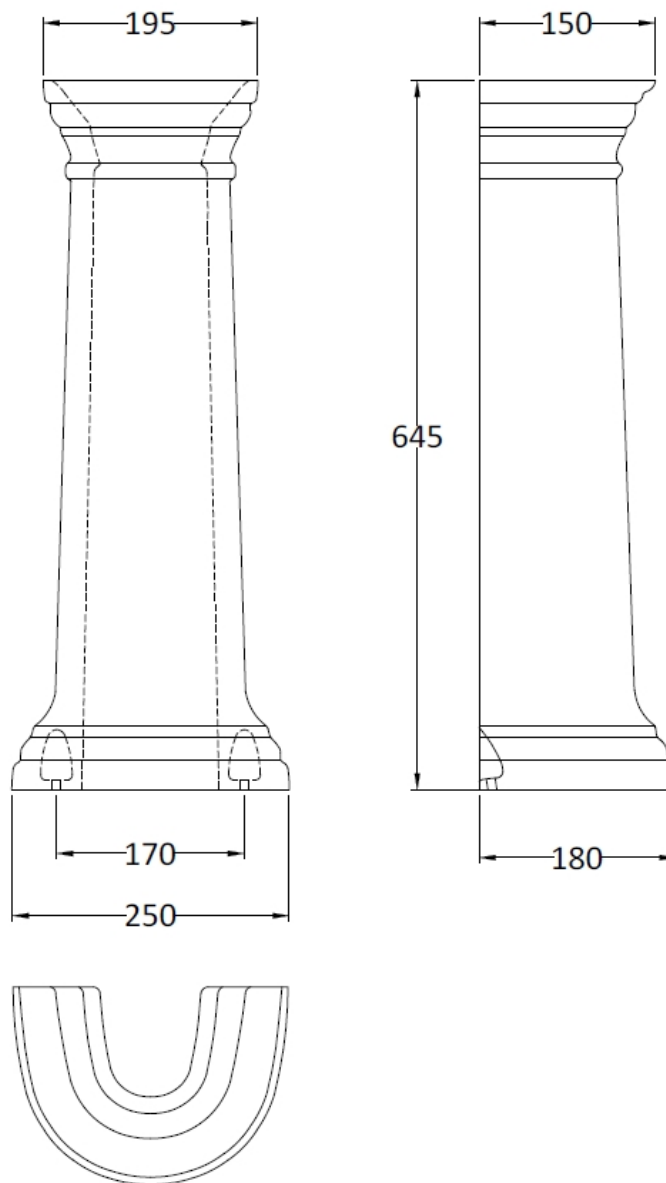

Sales Code: Crt007

Description: Chancery 500mm 1 Th Basin & Pedestal

Packaging Details

Barcode: 5056211804710

Sales Code: NCA103

Description: Full Pedestal

Product Dimensions

Height (mm):	650
Width (mm):	280
Depth (mm):	180
Nett Weight (kg):	8.9

Packaging Dimensions

Height (mm):	660
Width (mm):	275
Depth (mm):	190
Gross Weight (kg):	9.4

Packaging Data

Box Colour:	Brown Cardboard Box - Printed
Box Qty:	1
Label Size:	100 x 50
Label Colour:	Not Applicable
Label Qty:	0

Outer Box Dimensions (If Applicable)

Height (mm):	
Width (mm):	
Depth (mm):	
Gross Weight (kg):	
Barcode:	5055369026159

Product Details

Country of Origin:	China
Fitting Instruction:	No
Certification: CE & UKCA:	N/A
WRAS:	N/A
WRAS No:	N/A
Product Material:	Vitreous China
Fixing Supplied:	No

Sales Code: NCA104

Description: 500mm Cloakroom Basin 1Th

Product Dimensions

Height (mm):	250
Width (mm):	500
Depth (mm):	400
Nett Weight (kg):	11

Packaging Dimensions

Height (mm):	270
Width (mm):	520
Depth (mm):	390
Gross Weight (kg):	11.5