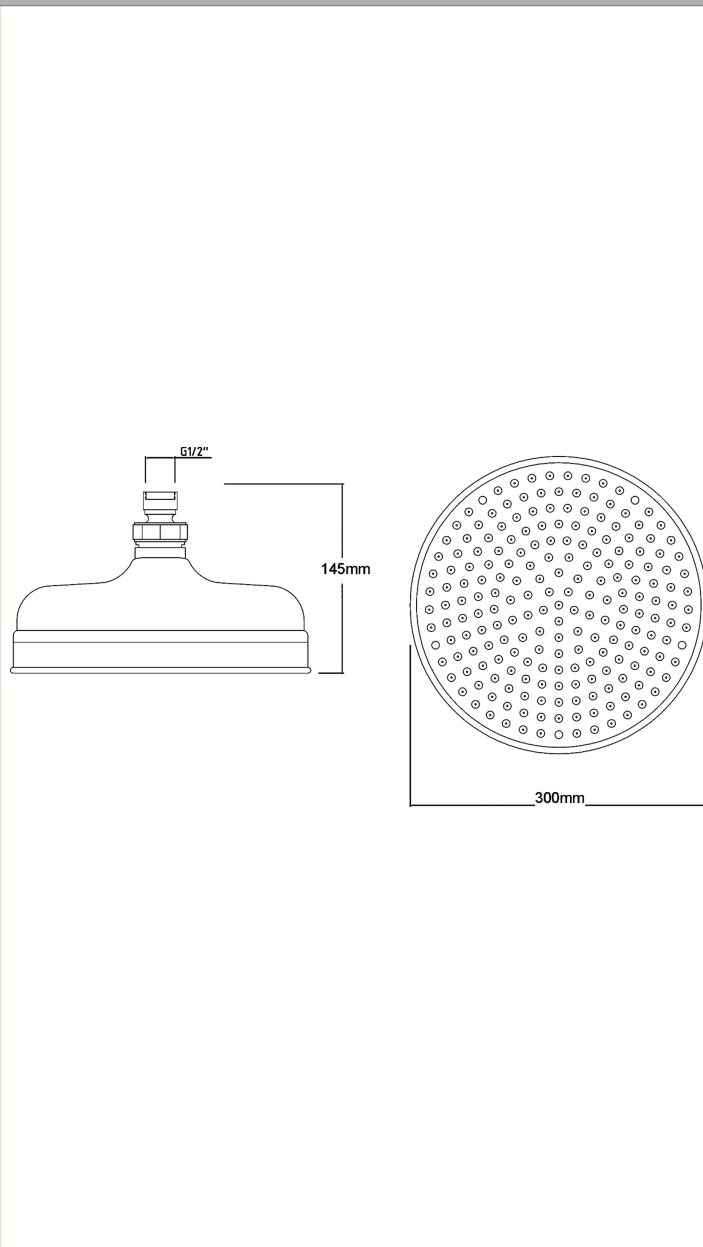

Sales Code: CSC205G

Description: Victrion 8" Shower Head

Product Dimensions

Length (mm):	
Width (mm):	
Height (mm):	
Depth (mm):	
Nett Weight (kg):	0.8

Packaging Dimensions

Length (mm):	210
Width (mm):	200
Height (mm):	80
Gross Weight (kg):	0.8

Packaging Data

Box Colour:	
Box Qty:	
Label Size:	x
Label Colour:	
Label Qty:	

Outer Box Dimensions (If Applicable)

Length (mm):	
Width (mm):	
Height (mm):	
Depth (mm):	
Gross Weight (kg):	
Barcode:	5056462640082

Product Details

Country of Origin:	United Kingdom				
Fitting Instruction:	No				
Product Material:					
Mount Type:					
Outlet Elbow Supplied:					
Easy Clean:					
Head Included:					
Handset Included:					
Body Jets Included:					
No of Body Jets:					
Operating Pressure (bar):					
Valve/Cartridge Type:					
Flow Rates (L/min):	0.1 bar:	0.5 bar:	1 bar:	2 bar:	3 bar:
TMV2 Approved:	Approval No:				
TMV3 Approved:	Approval No:				
WRAS Approved:	Approval No:				
Head Function:					
Handset Function:					
Body Jet Info:					
Pipe Size:					
Pipe Centres:					
Colour/Finish:					
Hose Included:					
No. of Outlets:					