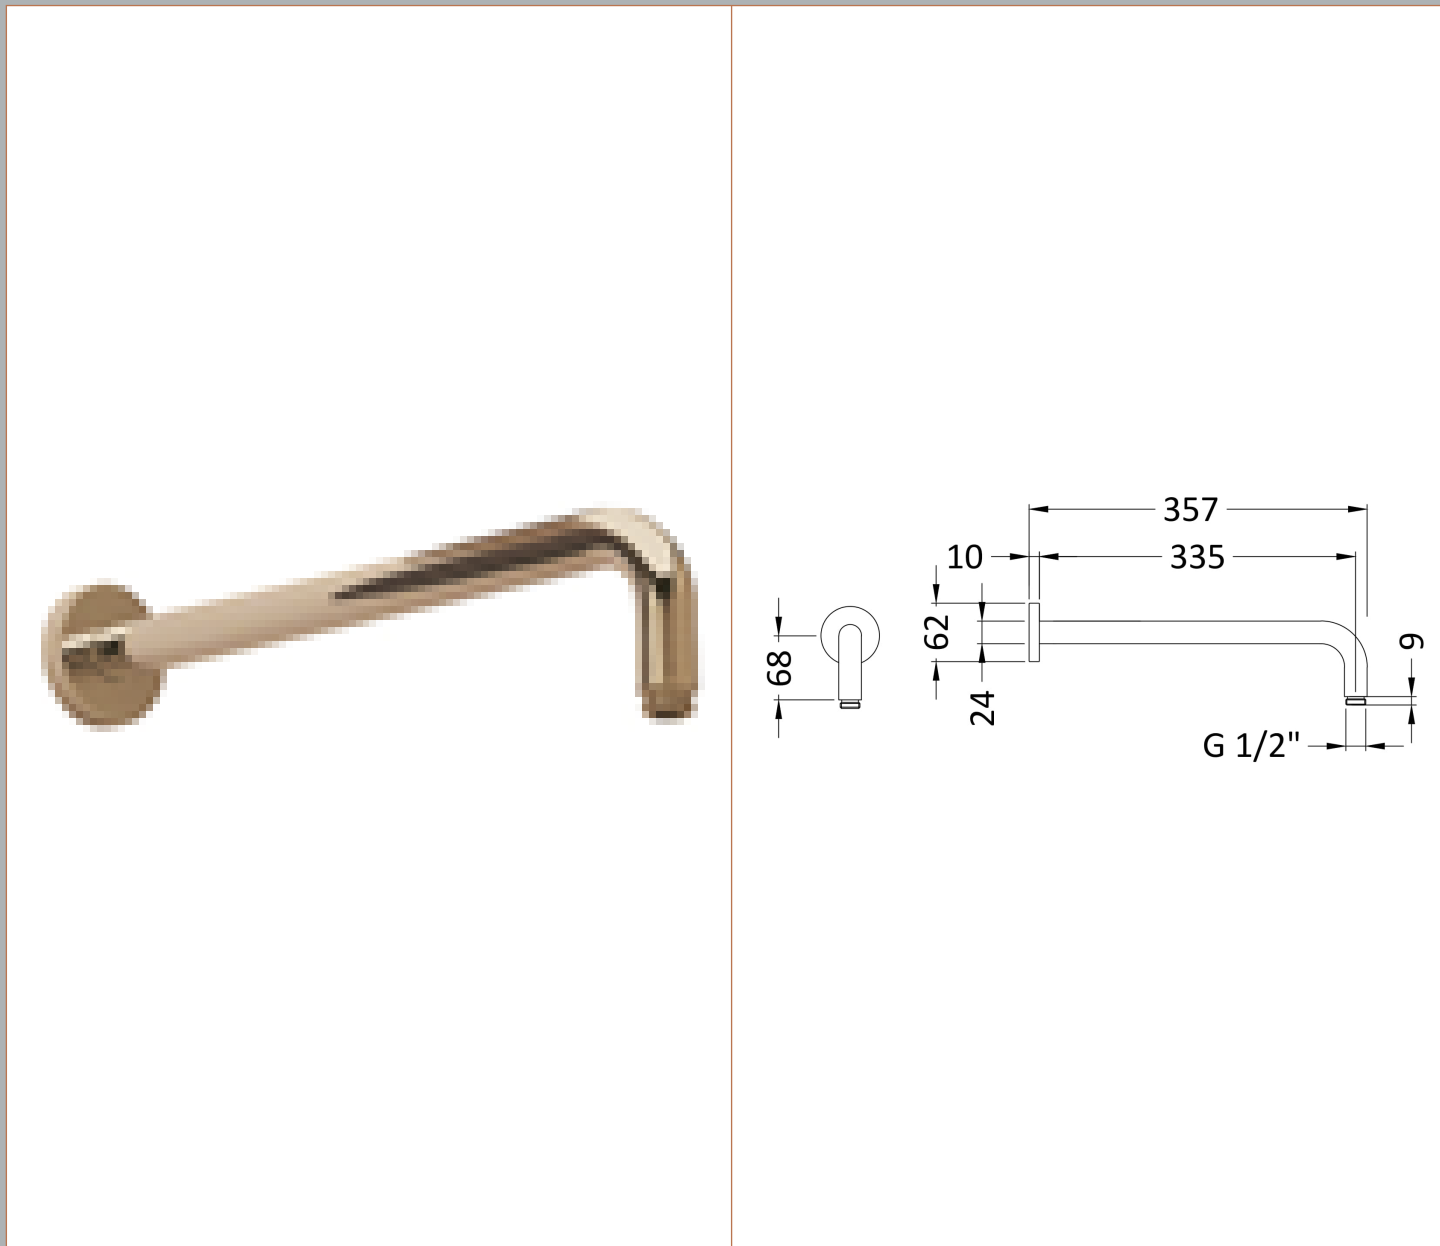

Sales Code: CSC225BCO

Description: Victrion Straight Wall Shower Arm

Product Dimensions

Length (mm):	
Width (mm):	
Height (mm):	
Depth (mm):	
Nett Weight (kg):	0.32

Packaging Dimensions

Length (mm):	102
Width (mm):	38
Height (mm):	420
Gross Weight (kg):	0.5

Packaging Data

Box Colour:	
Box Qty:	
Label Size:	x
Label Colour:	
Label Qty:	

Outer Box Dimensions (If Applicable)

Length (mm):	
Width (mm):	
Height (mm):	
Depth (mm):	
Gross Weight (kg):	
Barcode:	5056462640433

Product Details

Country of Origin:	United Kingdom
Fitting Instruction:	No
Product Material:	
Mount Type:	
Outlet Elbow Supplied:	
Easy Clean:	
Head Included:	
Handset Included:	
Body Jets Included:	
No of Body Jets:	
Operating Pressure (bar):	
Valve/Cartridge Type:	
Flow Rates (L/min):	0.1 bar: 0.5 bar: 1 bar: 2 bar: 3 bar:
TMV2 Approved:	Approval No:
TMV3 Approved:	Approval No:
WRAS Approved:	Approval No:
Head Function:	
Handset Function:	
Body Jet Info:	
Pipe Size:	
Pipe Centres:	
Colour/Finish:	
Hose Included:	
No. of Outlets:	