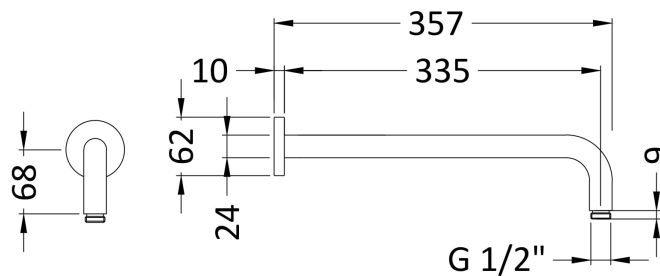

**Sales Code:** CSC225BC

**Description:** Victrion Straight Wall Shower Arm

**Product Dimensions**

Length (mm):	
Width (mm):	
Height (mm):	
Depth (mm):	
Nett Weight (kg):	0.32

**Packaging Dimensions**

Length (mm):	102
Width (mm):	38
Height (mm):	420
Gross Weight (kg):	0.5

**Packaging Data**

Box Colour:	
Box Qty:	
Label Size:	x
Label Colour:	
Label Qty:	

**Outer Box Dimensions (If Applicable)**

Length (mm):	
Width (mm):	
Height (mm):	
Depth (mm):	
Gross Weight (kg):	
Barcode:	5056462640396

**Product Details**

Country of Origin:	United Kingdom
Fitting Instruction:	No
Product Material:	
Mount Type:	
Outlet Elbow Supplied:	
Easy Clean:	
Head Included:	
Handset Included:	
Body Jets Included:	
No of Body Jets:	
Operating Pressure (bar):	
Valve/Cartridge Type:	
Flow Rates (L/min):	0.1 bar:      0.5 bar:      1 bar:      2 bar:      3 bar:
TMV2 Approved:	Approval No:
TMV3 Approved:	Approval No:
WRAS Approved:	Approval No:
Head Function:	
Handset Function:	
Body Jet Info:	
Pipe Size:	
Pipe Centres:	
Colour/Finish:	
Hose Included:	
No. of Outlets:	