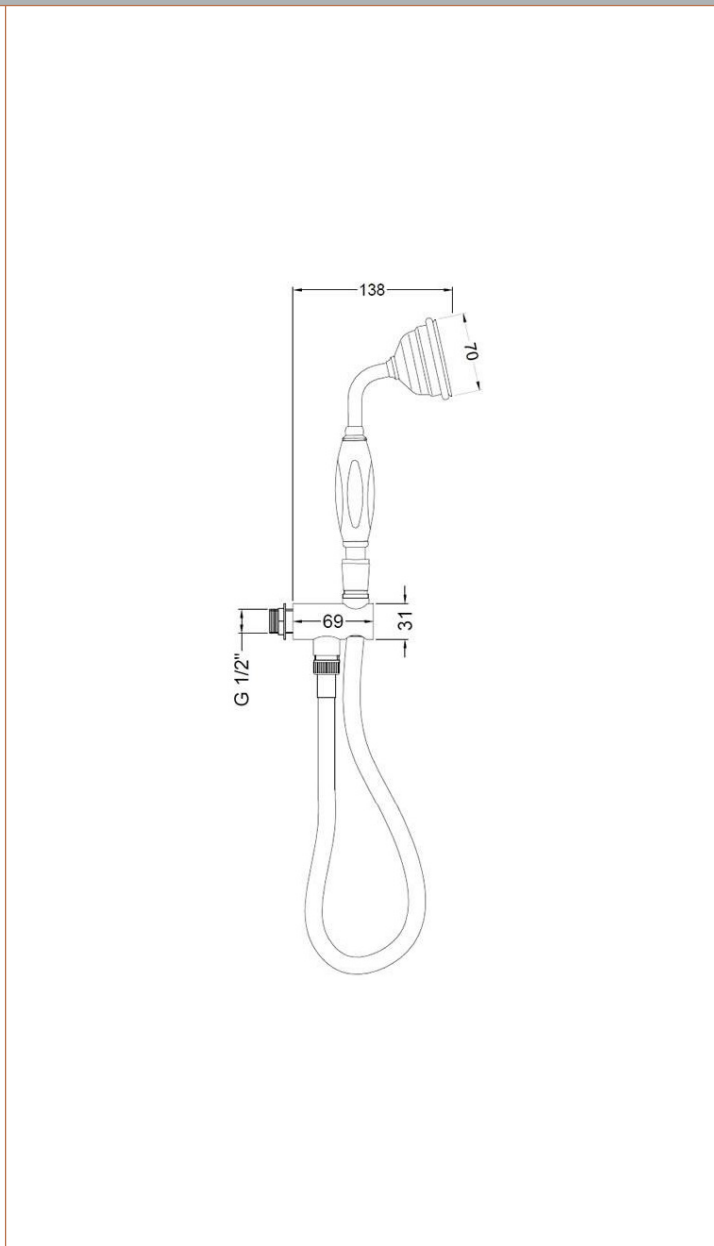

**Sales Code:** CSC250BG

**Description:** Victrion Wall Mounted Handshower Set

<b>Product Dimensions</b>	
Length (mm):	
Width (mm):	30
Height (mm):	1230
Depth (mm):	
Nett Weight (kg):	1
<b>Packaging Dimensions</b>	
Length (mm):	300
Width (mm):	125
Height (mm):	80
Gross Weight (kg):	1
<b>Packaging Data</b>	
Box Colour:	White Cardboard Box
Box Qty:	1
Label Size:	100 x 50
Label Colour:	White Label
Label Qty:	2
<b>Outer Box Dimensions (If Applicable)</b>	
Length (mm):	
Width (mm):	
Height (mm):	
Depth (mm):	
Gross Weight (kg):	
Barcode:	5056462640495
<b>Product Details</b>	
Country of Origin:	United Kingdom
Fitting Instruction:	No
Product Material:	Brass
Mount Type:	Surface, Wall
Outlet Elbow Supplied:	Yes
Easy Clean:	Not Applicable
Head Included:	No
Handset Included:	Yes
Body Jets Included:	Not Applicable
No of Body Jets:	Not Applicable
Operating Pressure (bar):	
Valve/Cartridge Type:	Not Applicable
Flow Rates (L/min):	0.1 bar: N/A 0.5 bar: N/A 1 bar: N/A 2 bar: N/A 3 bar: N/A
TMV2 Approved:	No Approval No: N/A
TMV3 Approved:	No Approval No: N/A
WRAS Approved:	No Approval No: N/A
Head Function:	Not Applicable
Handset Function:	Single Setting
Body Jet Info:	Not Applicable
Pipe Size:	Not Applicable
Pipe Centres:	N/A
Colour/Finish:	Brushed Gold
Hose Included:	Yes
No. of Outlets:	N/A