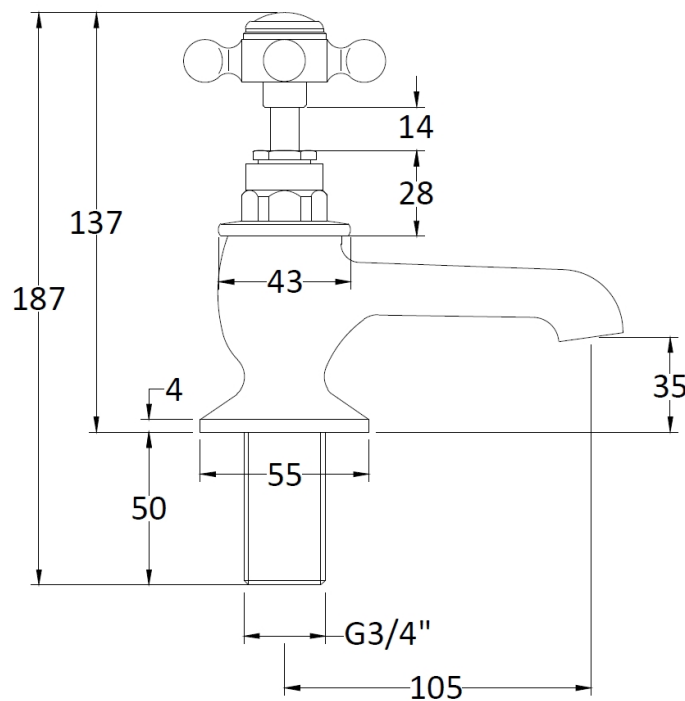

Sales Code: CTA010G

Description: Victrion Crosshead Bath Taps

Product Dimensions

Height (mm):	137
Width (mm):	66
Depth (mm):	119
Length (mm):	
Nett Weight (kg):	1.7

Packaging Dimensions

Height (mm):	55
Width (mm):	160
Depth (mm):	260
Gross Weight (kg):	1.9

Packaging Data

Box Colour:	White Cardboard Box
Box Qty:	1
Label Size:	100 x 50
Label Colour:	White Label
Label Qty:	1

Outer Box Dimensions (If Applicable)

Height (mm):	360
Width (mm):	495
Depth (mm):	280
Length (mm):	
Gross Weight (kg):	0
Barcode:	5056462640662

Product Details

Country of Origin:	United Kingdom
Fitting Instruction:	No
Product Material:	Brass
Control Type:	Manual
Waste Included:	Waste Not Included
Waste Type:	Not Applicable
WRAS Approval:	No
Approval No:	N/A
Valve/Cartridge Type:	1/4 Turn Ceramic Disc
Colour/Finish:	Gold
Mount Type:	Deck
Operating Pressure (bar):	0.1

Flow Rates: (Litres Per Min)	0.1 bar: 8.4	0.5 bar: 21.3	1 bar: 30.7	2 bar: 43.7	3 bar: 46.8
Pipe Size:	22 mm (3/4" Bsp)				
Pipe Centres:	N/A				