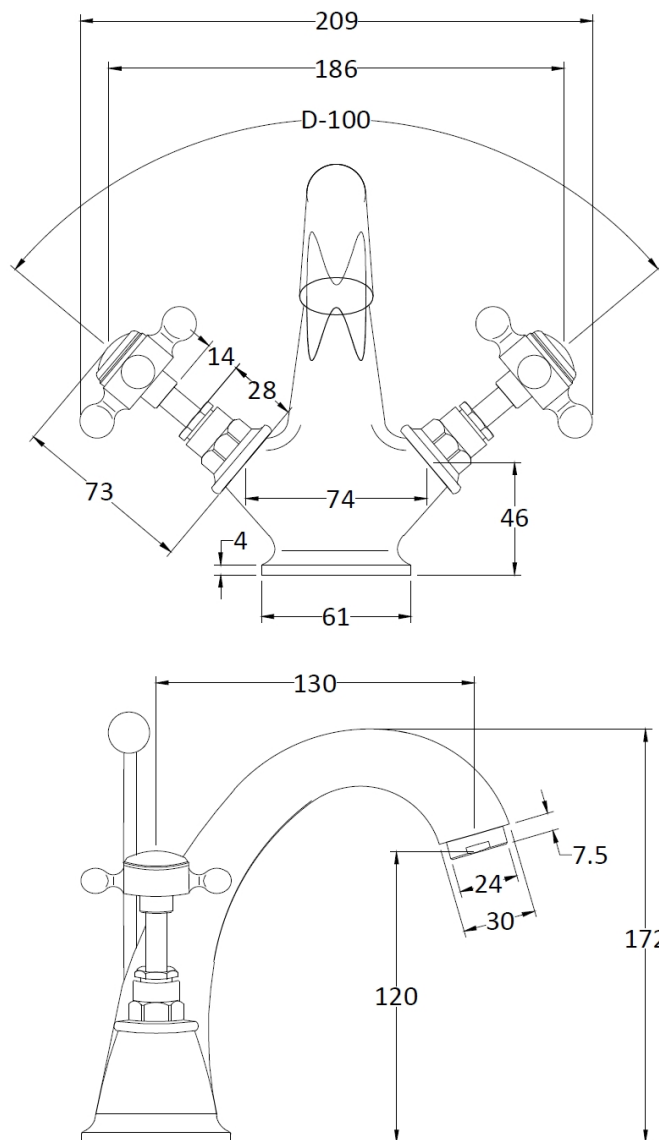

Sales Code: CTA015BN

Description: Victrion Crosshead Mono Basin Mixer

Product Dimensions

Height (mm):	172
Width (mm):	215
Depth (mm):	185
Length (mm):	
Nett Weight (kg):	2.2

Packaging Dimensions

Height (mm):	125
Width (mm):	220
Depth (mm):	390
Gross Weight (kg):	2.4

Packaging Data

Box Colour:	White Cardboard Box
Box Qty:	1
Label Size:	100 x 50
Label Colour:	White Label
Label Qty:	1

Outer Box Dimensions (If Applicable)

Height (mm):	395
Width (mm):	415
Depth (mm):	440
Length (mm):	
Gross Weight (kg):	0
Barcode:	5056462640723

Product Details

Country of Origin:	United Kingdom
Fitting Instruction:	No
Product Material:	Brass
Control Type:	Manual
Waste Included:	Waste Included
Waste Type:	Pop-Up
WRAS Approval:	No
Approval No:	N/A
Valve/Cartridge Type:	1/4 Turn Ceramic Disc
Colour/Finish:	Brushed Nickel
Mount Type:	Deck
Operating Pressure (bar):	0.1
Flow Rates: (Litres Per Min)	0.1 bar: 6.4 0.5 bar: 16.2 1 bar: 23.4 2 bar: 33.5 3 bar: 41
Pipe Size:	15 mm
Pipe Centres:	N/A