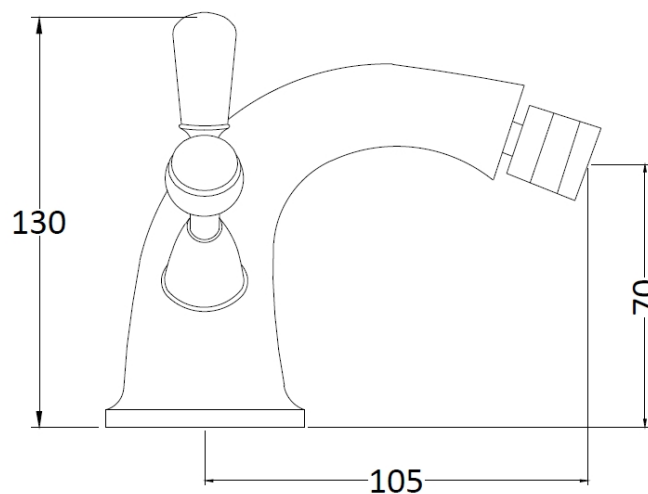

Sales Code: CTA035BCO

Description: Victrion Mono Bidet Lever Mixer

Product Dimensions

Height (mm):	130
Width (mm):	173
Depth (mm):	130
Length (mm):	
Nett Weight (kg):	2.2

Packaging Dimensions

Height (mm):	120
Width (mm):	195
Depth (mm):	190
Gross Weight (kg):	2.4

Packaging Data

Box Colour:	White Cardboard Box
Box Qty:	1
Label Size:	100 x 50
Label Colour:	White Label
Label Qty:	1

Outer Box Dimensions (If Applicable)

Height (mm):	395
Width (mm):	550
Depth (mm):	320
Length (mm):	
Gross Weight (kg):	13
Barcode:	5056462641096

Product Details

Country of Origin:	China
Fitting Instruction:	No
Product Material:	Brass
Control Type:	Manual
Waste Included:	Waste Included
Waste Type:	Pop-Up
WRAS Approval:	No
Approval No:	N/A
Valve/Cartridge Type:	1/4 Turn Ceramic Disc
Colour/Finish:	Brushed Copper
Mount Type:	Deck
Operating Pressure (bar):	0.1
Flow Rates: (Litres Per Min)	0.1 bar: 5 0.5 bar: 16 1 bar: 24 2 bar: 33 3 bar: 38
Pipe Size:	15 mm
Pipe Centres:	N/A