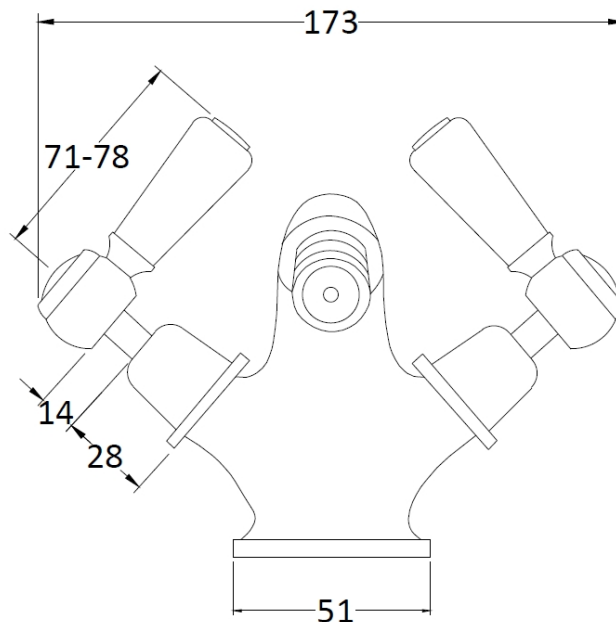

Sales Code: CTA035BCO

Description: Victrion Mono Bidet Lever Mixer

Product Dimensions

Height (mm):	130
Width (mm):	173
Depth (mm):	130
Length (mm):	
Nett Weight (kg):	2.2

Packaging Dimensions

Height (mm):	120
Width (mm):	195
Depth (mm):	190
Gross Weight (kg):	2.4

Packaging Data

Box Colour:	White Cardboard Box
Box Qty:	1
Label Size:	100 x 50
Label Colour:	White Label
Label Qty:	1

Outer Box Dimensions (If Applicable)

Height (mm):	395
Width (mm):	550
Depth (mm):	320
Length (mm):	
Gross Weight (kg):	13
Barcode:	5056462641096

Product Details

Country of Origin:	China
Fitting Instruction:	No
Product Material:	Brass
Control Type:	Manual
Waste Included:	Waste Included
Waste Type:	Pop-Up
WRAS Approval:	No
Approval No:	N/A
Valve/Cartridge Type:	1/4 Turn Ceramic Disc
Colour/Finish:	Brushed Copper
Mount Type:	Deck
Operating Pressure (bar):	0.1
Flow Rates: (Litres Per Min)	0.1 bar: 5 0.5 bar: 16 1 bar: 24 2 bar: 33 3 bar: 38
Pipe Size:	15 mm
Pipe Centres:	N/A