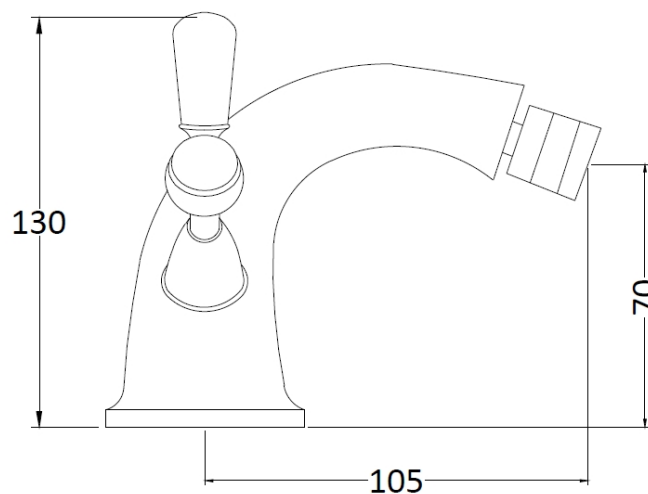

Sales Code: CTA035BC

Description: Victrion Mono Bidet Lever Mixer

Product Dimensions

| | |
|-------------------|-----|
| Height (mm): | 130 |
| Width (mm): | 173 |
| Depth (mm): | 130 |
| Length (mm): | |
| Nett Weight (kg): | 2.2 |

Packaging Dimensions

| | |
|--------------------|-----|
| Height (mm): | 120 |
| Width (mm): | 195 |
| Depth (mm): | 190 |
| Gross Weight (kg): | 2.4 |

Packaging Data

| | |
|---------------|---------------------|
| Box Colour: | White Cardboard Box |
| Box Qty: | 1 |
| Label Size: | 100 x 50 |
| Label Colour: | White Label |
| Label Qty: | 1 |

Outer Box Dimensions (If Applicable)

| | |
|--------------------|---------------|
| Height (mm): | 395 |
| Width (mm): | 550 |
| Depth (mm): | 320 |
| Length (mm): | |
| Gross Weight (kg): | 13 |
| Barcode: | 5056462641058 |

Product Details

| | |
|------------------------------|--|
| Country of Origin: | China |
| Fitting Instruction: | No |
| Product Material: | Brass |
| Control Type: | Manual |
| Waste Included: | Waste Included |
| Waste Type: | Pop-Up |
| WRAS Approval: | No |
| Approval No: | N/A |
| Valve/Cartridge Type: | 1/4 Turn Ceramic Disc |
| Colour/Finish: | Brushed Chrome |
| Mount Type: | Deck |
| Operating Pressure (bar): | 0.1 |
| Flow Rates: (Litres Per Min) | 0.1 bar: 5 0.5 bar: 16 1 bar: 24 2 bar: 33 3 bar: 38 |
| Pipe Size: | 15 mm |
| Pipe Centres: | N/A |