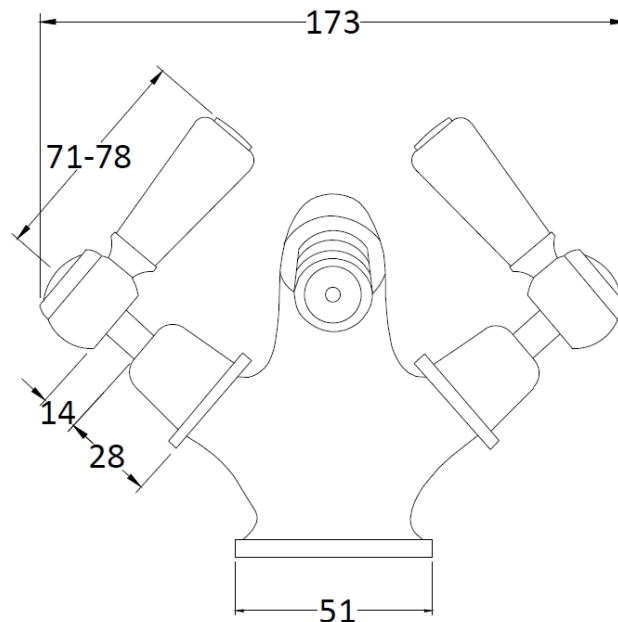

Sales Code: CTA035BC

Description: Victrion Mono Bidet Lever Mixer

Product Dimensions

| | |
|-------------------|-----|
| Height (mm): | 130 |
| Width (mm): | 173 |
| Depth (mm): | 130 |
| Length (mm): | |
| Nett Weight (kg): | 2.2 |

Packaging Dimensions

| | |
|--------------------|-----|
| Height (mm): | 120 |
| Width (mm): | 195 |
| Depth (mm): | 190 |
| Gross Weight (kg): | 2.4 |

Packaging Data

| | |
|---------------|---------------------|
| Box Colour: | White Cardboard Box |
| Box Qty: | 1 |
| Label Size: | 100 x 50 |
| Label Colour: | White Label |
| Label Qty: | 1 |

Outer Box Dimensions (If Applicable)

| | |
|--------------------|---------------|
| Height (mm): | 395 |
| Width (mm): | 550 |
| Depth (mm): | 320 |
| Length (mm): | |
| Gross Weight (kg): | 13 |
| Barcode: | 5056462641058 |

Product Details

| | |
|------------------------------|--|
| Country of Origin: | China |
| Fitting Instruction: | No |
| Product Material: | Brass |
| Control Type: | Manual |
| Waste Included: | Waste Included |
| Waste Type: | Pop-Up |
| WRAS Approval: | No |
| Approval No: | N/A |
| Valve/Cartridge Type: | 1/4 Turn Ceramic Disc |
| Colour/Finish: | Brushed Chrome |
| Mount Type: | Deck |
| Operating Pressure (bar): | 0.1 |
| Flow Rates: (Litres Per Min) | 0.1 bar: 5 0.5 bar: 16 1 bar: 24 2 bar: 33 3 bar: 38 |
| Pipe Size: | 15 mm |
| Pipe Centres: | N/A |