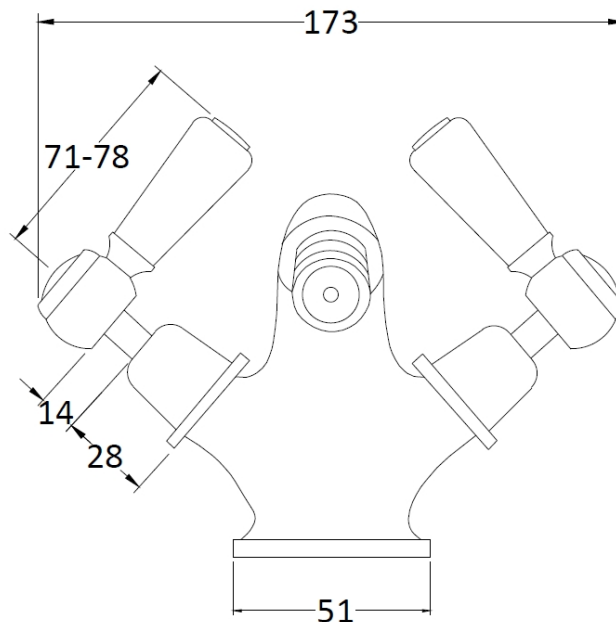

Sales Code: CTA035BN

Description: Victrion Mono Bidet Lever Mixer

Product Dimensions

Height (mm):	130
Width (mm):	173
Depth (mm):	130
Length (mm):	
Nett Weight (kg):	2.2

Packaging Dimensions

Height (mm):	120
Width (mm):	195
Depth (mm):	190
Gross Weight (kg):	2.4

Packaging Data

Box Colour:	White Cardboard Box
Box Qty:	1
Label Size:	100 x 50
Label Colour:	White Label
Label Qty:	1

Outer Box Dimensions (If Applicable)

Height (mm):	395
Width (mm):	550
Depth (mm):	320
Length (mm):	
Gross Weight (kg):	13
Barcode:	5056462641041

Product Details

Country of Origin:	China
Fitting Instruction:	No
Product Material:	Brass
Control Type:	Manual
Waste Included:	Waste Included
Waste Type:	Pop-Up
WRAS Approval:	No
Approval No:	N/A
Valve/Cartridge Type:	1/4 Turn Ceramic Disc
Colour/Finish:	Brushed Nickel
Mount Type:	Deck
Operating Pressure (bar):	0.1
Flow Rates: (Litres Per Min)	0.1 bar: 5 0.5 bar: 16 1 bar: 24 2 bar: 33 3 bar: 38
Pipe Size:	15 mm
Pipe Centres:	N/A