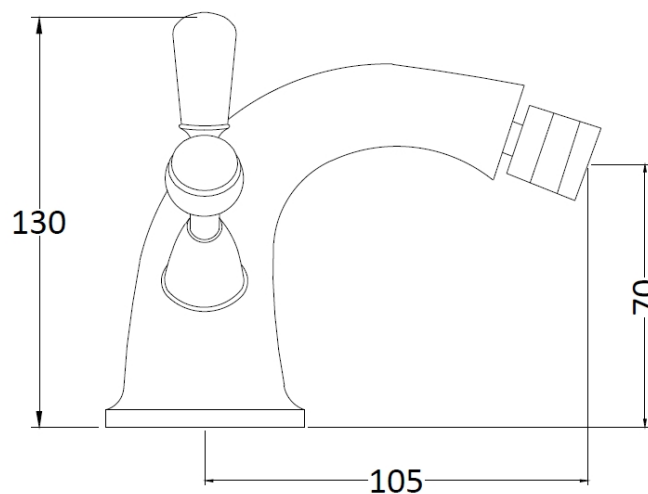

Sales Code: CTA035BN

Description: Victrion Mono Bidet Lever Mixer

Product Dimensions

Height (mm):	130
Width (mm):	173
Depth (mm):	130
Length (mm):	
Nett Weight (kg):	2.2

Packaging Dimensions

Height (mm):	120
Width (mm):	195
Depth (mm):	190
Gross Weight (kg):	2.4

Packaging Data

Box Colour:	White Cardboard Box
Box Qty:	1
Label Size:	100 x 50
Label Colour:	White Label
Label Qty:	1

Outer Box Dimensions (If Applicable)

Height (mm):	395
Width (mm):	550
Depth (mm):	320
Length (mm):	
Gross Weight (kg):	13
Barcode:	5056462641041

Product Details

Country of Origin:	China
Fitting Instruction:	No
Product Material:	Brass
Control Type:	Manual
Waste Included:	Waste Included
Waste Type:	Pop-Up
WRAS Approval:	No
Approval No:	N/A
Valve/Cartridge Type:	1/4 Turn Ceramic Disc
Colour/Finish:	Brushed Nickel
Mount Type:	Deck
Operating Pressure (bar):	0.1
Flow Rates: (Litres Per Min)	0.1 bar: 5 0.5 bar: 16 1 bar: 24 2 bar: 33 3 bar: 38
Pipe Size:	15 mm
Pipe Centres:	N/A