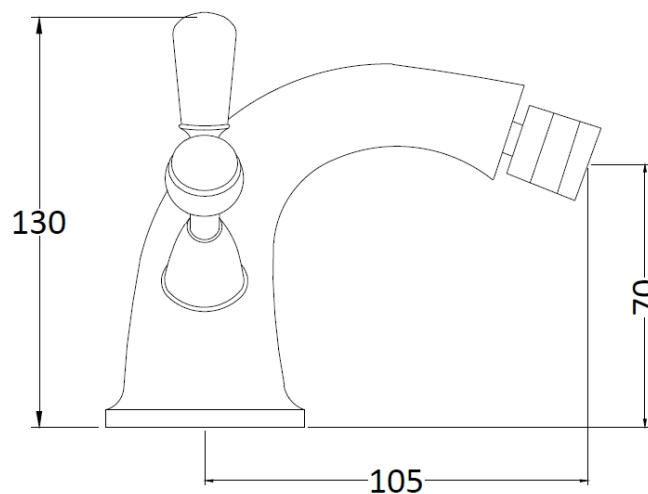

Sales Code: CTA035CO

Description: Victrion Mono Bidet Lever Mixer

Product Dimensions

Height (mm):	130
Width (mm):	173
Depth (mm):	130
Length (mm):	
Nett Weight (kg):	2.2

Packaging Dimensions

Height (mm):	120
Width (mm):	195
Depth (mm):	190
Gross Weight (kg):	2.4

Packaging Data

Box Colour:	White Cardboard Box
Box Qty:	1
Label Size:	100 x 50
Label Colour:	White Label
Label Qty:	1

Outer Box Dimensions (If Applicable)

Height (mm):	395
Width (mm):	550
Depth (mm):	320
Length (mm):	
Gross Weight (kg):	13
Barcode:	5056462641089

Product Details

Country of Origin:	China
Fitting Instruction:	No
Product Material:	Brass
Control Type:	Manual
Waste Included:	Waste Included
Waste Type:	Pop-Up
WRAS Approval:	No
Approval No:	N/A
Valve/Cartridge Type:	1/4 Turn Ceramic Disc
Colour/Finish:	Copper
Mount Type:	Deck
Operating Pressure (bar):	0.1
Flow Rates: (Litres Per Min)	0.1 bar: 5 0.5 bar: 16 1 bar: 24 2 bar: 33 3 bar: 38
Pipe Size:	15 mm
Pipe Centres:	N/A