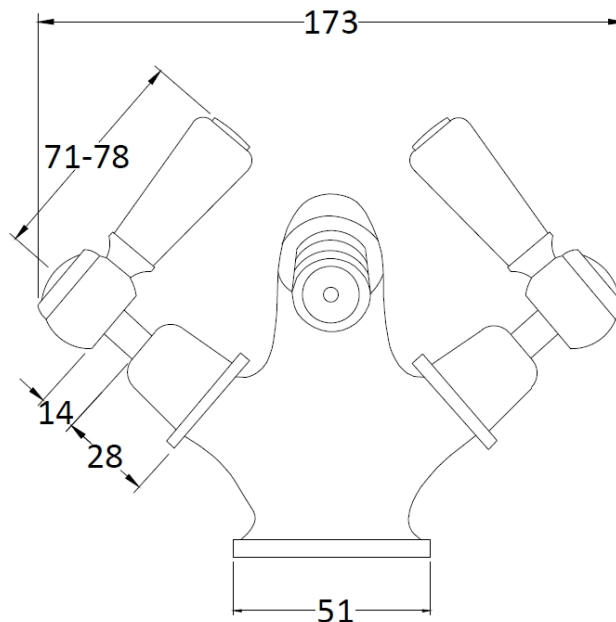

Sales Code: CTA035CO

Description: Victrion Mono Bidet Lever Mixer

Product Dimensions

Height (mm):	130
Width (mm):	173
Depth (mm):	130
Length (mm):	
Nett Weight (kg):	2.2

Packaging Dimensions

Height (mm):	120
Width (mm):	195
Depth (mm):	190
Gross Weight (kg):	2.4

Packaging Data

Box Colour:	White Cardboard Box
Box Qty:	1
Label Size:	100 x 50
Label Colour:	White Label
Label Qty:	1

Outer Box Dimensions (If Applicable)

Height (mm):	395
Width (mm):	550
Depth (mm):	320
Length (mm):	
Gross Weight (kg):	13
Barcode:	5056462641089

Product Details

Country of Origin:	China
Fitting Instruction:	No
Product Material:	Brass
Control Type:	Manual
Waste Included:	Waste Included
Waste Type:	Pop-Up
WRAS Approval:	No
Approval No:	N/A
Valve/Cartridge Type:	1/4 Turn Ceramic Disc
Colour/Finish:	Copper
Mount Type:	Deck
Operating Pressure (bar):	0.1
Flow Rates: (Litres Per Min)	0.1 bar: 5 0.5 bar: 16 1 bar: 24 2 bar: 33 3 bar: 38
Pipe Size:	15 mm
Pipe Centres:	N/A