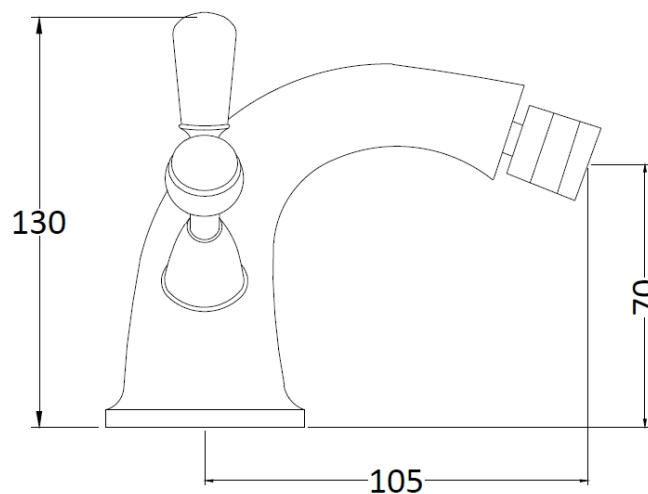

Sales Code: CTA035G

Description: Victrion Mono Bidet Lever Mixer

Product Dimensions

Height (mm):	130
Width (mm):	173
Depth (mm):	130
Length (mm):	
Nett Weight (kg):	2.2

Packaging Dimensions

Height (mm):	120
Width (mm):	195
Depth (mm):	190
Gross Weight (kg):	2.4

Packaging Data

Box Colour:	White Cardboard Box
Box Qty:	1
Label Size:	100 x 50
Label Colour:	White Label
Label Qty:	1

Outer Box Dimensions (If Applicable)

Height (mm):	395
Width (mm):	550
Depth (mm):	320
Length (mm):	
Gross Weight (kg):	13
Barcode:	5056462641065

Product Details

Country of Origin:	China
Fitting Instruction:	No
Product Material:	Brass
Control Type:	Manual
Waste Included:	Waste Included
Waste Type:	Pop-Up
WRAS Approval:	No
Approval No:	N/A
Valve/Cartridge Type:	1/4 Turn Ceramic Disc
Colour/Finish:	Gold
Mount Type:	Deck
Operating Pressure (bar):	0.1
Flow Rates: (Litres Per Min)	0.1 bar: 5 0.5 bar: 16 1 bar: 24 2 bar: 33 3 bar: 38
Pipe Size:	15 mm
Pipe Centres:	N/A