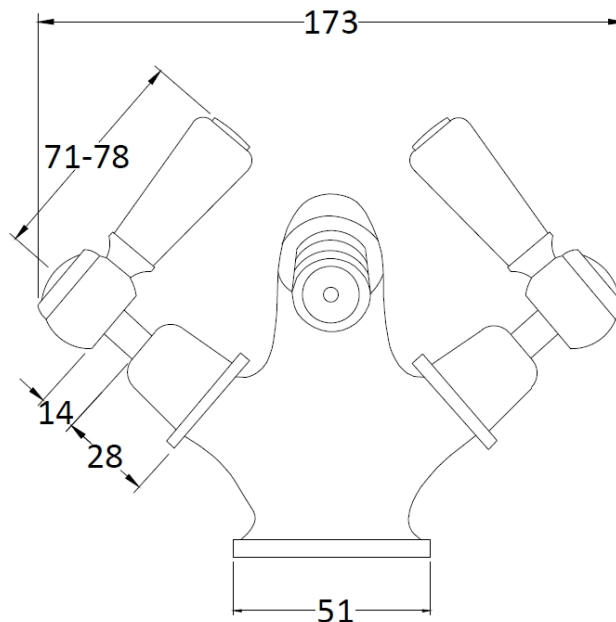

Sales Code: CTA035G

Description: Victrion Mono Bidet Lever Mixer

Product Dimensions

Height (mm):	130
Width (mm):	173
Depth (mm):	130
Length (mm):	
Nett Weight (kg):	2.2

Packaging Dimensions

Height (mm):	120
Width (mm):	195
Depth (mm):	190
Gross Weight (kg):	2.4

Packaging Data

Box Colour:	White Cardboard Box
Box Qty:	1
Label Size:	100 x 50
Label Colour:	White Label
Label Qty:	1

Outer Box Dimensions (If Applicable)

Height (mm):	395
Width (mm):	550
Depth (mm):	320
Length (mm):	
Gross Weight (kg):	13
Barcode:	5056462641065

Product Details

Country of Origin:	China
Fitting Instruction:	No
Product Material:	Brass
Control Type:	Manual
Waste Included:	Waste Included
Waste Type:	Pop-Up
WRAS Approval:	No
Approval No:	N/A
Valve/Cartridge Type:	1/4 Turn Ceramic Disc
Colour/Finish:	Gold
Mount Type:	Deck
Operating Pressure (bar):	0.1
Flow Rates: (Litres Per Min)	0.1 bar: 5 0.5 bar: 16 1 bar: 24 2 bar: 33 3 bar: 38
Pipe Size:	15 mm
Pipe Centres:	N/A