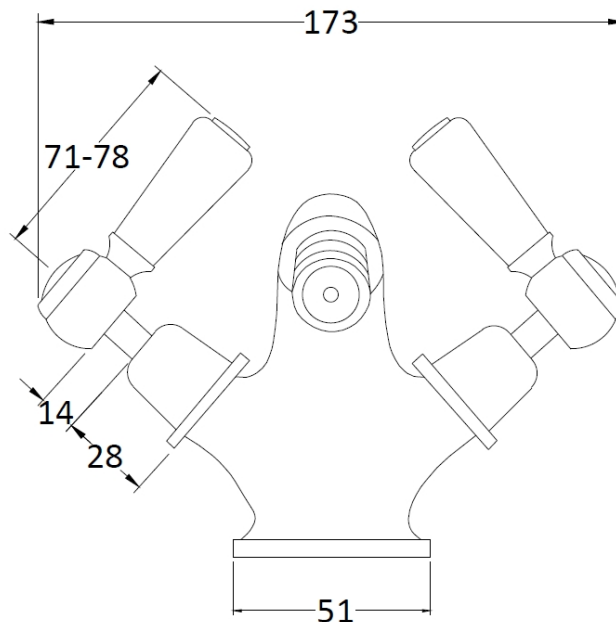

### Product Dimensions

Height (mm):	130
Width (mm):	173
Depth (mm):	130
Length (mm):	
Nett Weight (kg):	2.2

### Packaging Dimensions

Height (mm):	120
Width (mm):	195
Depth (mm):	190
Gross Weight (kg):	2.4

### Outer Box Dimensions (If Applicable)

Height (mm):	395
Width (mm):	550
Depth (mm):	320
Length (mm):	
Gross Weight (kg):	13
Barcode:	5056462641027

### Product Details

Country of Origin:	China
Fitting Instruction:	No
Product Material:	Brass
Control Type:	Manual
Waste Included:	Waste Included
Waste Type:	Pop-Up
WRAS Approval:	No
Approval No:	N/A
Valve/Cartridge Type:	1/4 Turn Ceramic Disc
Colour/Finish:	Chrome
Mount Type:	Deck
Operating Pressure (bar):	0.1
Flow Rates: (Litres Per Min)	0.1 bar: 5    0.5 bar: 16    1 bar: 24    2 bar: 33    3 bar: 38
Pipe Size:	15 mm
Pipe Centres:	N/A