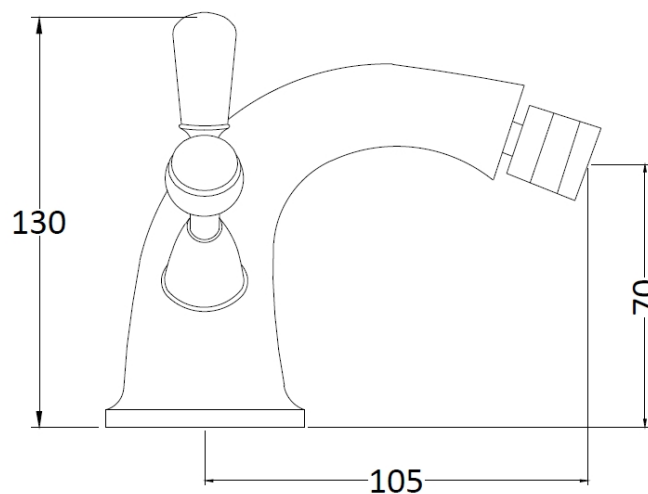

### Product Dimensions

Height (mm):	130
Width (mm):	173
Depth (mm):	130
Length (mm):	
Nett Weight (kg):	2.2

### Packaging Dimensions

Height (mm):	120
Width (mm):	195
Depth (mm):	190
Gross Weight (kg):	2.4

### Outer Box Dimensions (If Applicable)

Height (mm):	395
Width (mm):	550
Depth (mm):	320
Length (mm):	
Gross Weight (kg):	13
Barcode:	5056462641027

### Product Details

Country of Origin:	China
Fitting Instruction:	No
Product Material:	Brass
Control Type:	Manual
Waste Included:	Waste Included
Waste Type:	Pop-Up
WRAS Approval:	No
Approval No:	N/A
Valve/Cartridge Type:	1/4 Turn Ceramic Disc
Colour/Finish:	Chrome
Mount Type:	Deck
Operating Pressure (bar):	0.1
Flow Rates: (Litres Per Min)	0.1 bar: 5    0.5 bar: 16    1 bar: 24    2 bar: 33    3 bar: 38
Pipe Size:	15 mm
Pipe Centres:	N/A