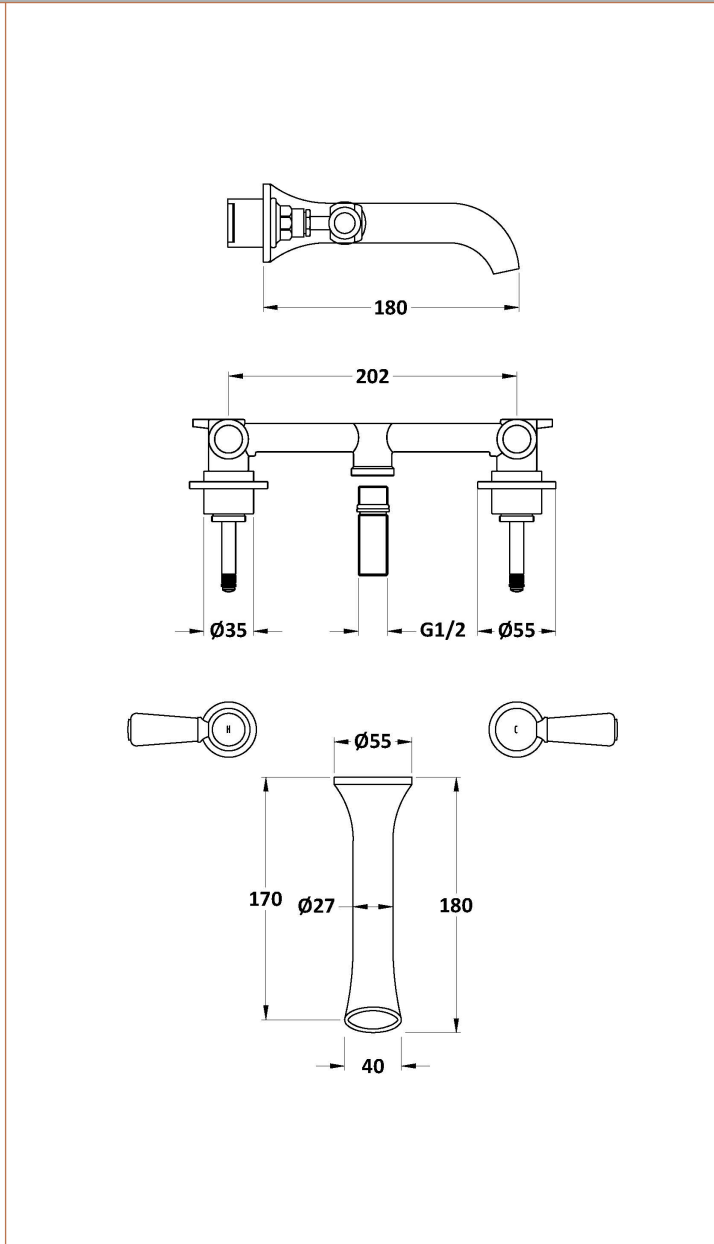

### Product Dimensions

Height (mm):	55
Width (mm):	0
Depth (mm):	180
Length (mm):	
Nett Weight (kg):	1.8

### Packaging Dimensions

Height (mm):	65
Width (mm):	350
Depth (mm):	213
Gross Weight (kg):	2

### Outer Box Dimensions (If Applicable)

Height (mm):	0
Width (mm):	0
Depth (mm):	0
Length (mm):	
Gross Weight (kg):	0
Barcode:	5056462641973

### Product Details

Country of Origin:	China
Fitting Instruction:	No
Product Material:	Brass
Control Type:	Manual
Waste Included:	Waste Not Included
Waste Type:	Not Applicable
WRAS Approval: No	Approval No: N/A
Valve/Cartridge Type:	1/4 Turn Ceramic Disc
Colour/Finish:	Brushed Copper
Mount Type:	Wall
Operating Pressure (bar):	0.1
Flow Rates: (Litres Per Min)	0.1 bar: 8    0.5 bar: 19.3    1 bar: 27.5    2 bar: 39.4    3 bar: 47.8
Pipe Size:	15 mm
Pipe Centres:	N/A