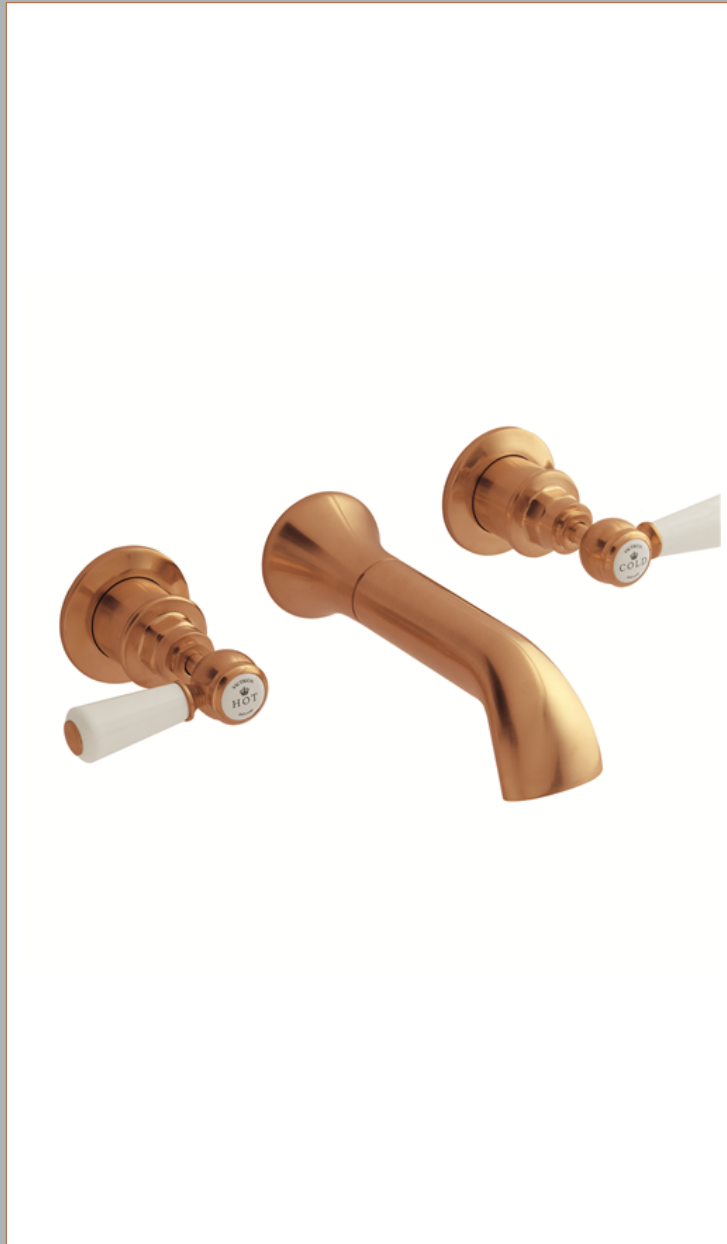

Sales Code: CTB031BCO

Description: Victrion Lever 3Th Wall Basin Filler

### Product Dimensions

Height (mm):	55
Width (mm):	0
Depth (mm):	180
Length (mm):	
Nett Weight (kg):	1.8

### Product Details

Country of Origin:	China
Fitting Instruction:	No
Product Material:	Brass
Control Type:	Manual
Waste Included:	Waste Not Included
Waste Type:	Not Applicable
WRAS Approval: No	Approval No: N/A
Valve/Cartridge Type:	1/4 Turn Ceramic Disc
Colour/Finish:	Brushed Copper
Mount Type:	Wall
Operating Pressure (bar):	0.1
Flow Rates: (Litres Per Min)	0.1 bar: 8    0.5 bar: 19.3    1 bar: 27.5    2 bar: 39.4    3 bar: 47.8
Pipe Size:	15 mm
Pipe Centres:	N/A