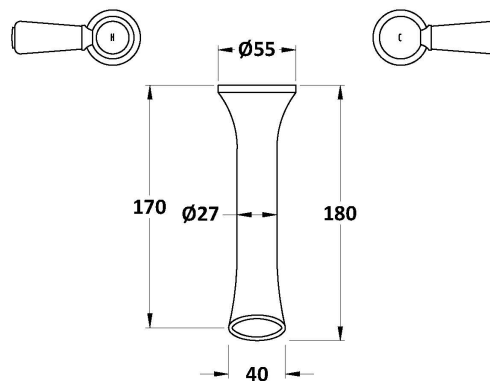

Sales Code: CTB031CO

Description: Victrion Lever 3Th Wall Basin Filler

Product Dimensions

| | |
|-------------------|-----|
| Height (mm): | 55 |
| Width (mm): | 0 |
| Depth (mm): | 180 |
| Length (mm): | |
| Nett Weight (kg): | 1.8 |

Packaging Dimensions

| | |
|--------------------|-----|
| Height (mm): | 65 |
| Width (mm): | 350 |
| Depth (mm): | 213 |
| Gross Weight (kg): | 2 |

Packaging Data

| | |
|---------------|---------------------|
| Box Colour: | White Cardboard Box |
| Box Qty: | 1 |
| Label Size: | 100 x 50 |
| Label Colour: | White Label |
| Label Qty: | 1 |

Outer Box Dimensions (If Applicable)

| | |
|--------------------|---------------|
| Height (mm): | 0 |
| Width (mm): | 0 |
| Depth (mm): | 0 |
| Length (mm): | |
| Gross Weight (kg): | 0 |
| Barcode: | 5056462641966 |

Product Details

| | |
|------------------------------|--|
| Country of Origin: | China |
| Fitting Instruction: | No |
| Product Material: | Brass |
| Control Type: | Manual |
| Waste Included: | Waste Not Included |
| Waste Type: | Not Applicable |
| WRAS Approval: | No |
| Approval No: | N/A |
| Valve/Cartridge Type: | 1/4 Turn Ceramic Disc |
| Colour/Finish: | Copper |
| Mount Type: | Wall |
| Operating Pressure (bar): | 0.1 |
| Flow Rates: (Litres Per Min) | 0.1 bar: 8 0.5 bar: 19.3 1 bar: 27.5 2 bar: 39.4 3 bar: 47.8 |
| Pipe Size: | 15 mm |
| Pipe Centres: | N/A |