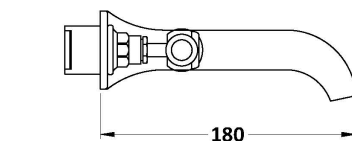

Sales Code: CTB031CO

Description: Victrion Lever 3Th Wall Basin Filler

Product Dimensions

| | |
|-------------------|-----|
| Height (mm): | 55 |
| Width (mm): | 0 |
| Depth (mm): | 180 |
| Length (mm): | |
| Nett Weight (kg): | 1.8 |

Packaging Dimensions

| | |
|--------------------|-----|
| Height (mm): | 65 |
| Width (mm): | 350 |
| Depth (mm): | 213 |
| Gross Weight (kg): | 2 |

Packaging Data

| | |
|---------------|---------------------|
| Box Colour: | White Cardboard Box |
| Box Qty: | 1 |
| Label Size: | 100 x 50 |
| Label Colour: | White Label |
| Label Qty: | 1 |

Outer Box Dimensions (If Applicable)

| | |
|--------------------|---------------|
| Height (mm): | 0 |
| Width (mm): | 0 |
| Depth (mm): | 0 |
| Length (mm): | |
| Gross Weight (kg): | 0 |
| Barcode: | 5056462641966 |

Product Details

| | |
|------------------------------|--|
| Country of Origin: | China |
| Fitting Instruction: | No |
| Product Material: | Brass |
| Control Type: | Manual |
| Waste Included: | Waste Not Included |
| Waste Type: | Not Applicable |
| WRAS Approval: | No |
| Approval No: | N/A |
| Valve/Cartridge Type: | 1/4 Turn Ceramic Disc |
| Colour/Finish: | Copper |
| Mount Type: | Wall |
| Operating Pressure (bar): | 0.1 |
| Flow Rates: (Litres Per Min) | 0.1 bar: 8 0.5 bar: 19.3 1 bar: 27.5 2 bar: 39.4 3 bar: 47.8 |
| Pipe Size: | 15 mm |
| Pipe Centres: | N/A |