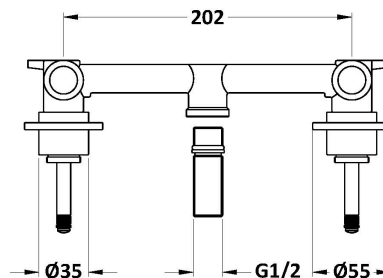

Sales Code: CTB031CO

Description: Victrion Lever 3Th Wall Basin Filler

Product Dimensions

| | |
|-------------------|-----|
| Height (mm): | 55 |
| Width (mm): | 0 |
| Depth (mm): | 180 |
| Length (mm): | |
| Nett Weight (kg): | 1.8 |

Packaging Dimensions

| | |
|--------------------|-----|
| Height (mm): | 65 |
| Width (mm): | 350 |
| Depth (mm): | 213 |
| Gross Weight (kg): | 2 |

Packaging Data

| | |
|---------------|---------------------|
| Box Colour: | White Cardboard Box |
| Box Qty: | 1 |
| Label Size: | 100 x 50 |
| Label Colour: | White Label |
| Label Qty: | 1 |

Outer Box Dimensions (If Applicable)

| | |
|--------------------|---------------|
| Height (mm): | 0 |
| Width (mm): | 0 |
| Depth (mm): | 0 |
| Length (mm): | |
| Gross Weight (kg): | 0 |
| Barcode: | 5056462641966 |

Product Details

| | |
|------------------------------|--|
| Country of Origin: | China |
| Fitting Instruction: | No |
| Product Material: | Brass |
| Control Type: | Manual |
| Waste Included: | Waste Not Included |
| Waste Type: | Not Applicable |
| WRAS Approval: | No |
| Approval No: | N/A |
| Valve/Cartridge Type: | 1/4 Turn Ceramic Disc |
| Colour/Finish: | Copper |
| Mount Type: | Wall |
| Operating Pressure (bar): | 0.1 |
| Flow Rates: (Litres Per Min) | 0.1 bar: 8 0.5 bar: 19.3 1 bar: 27.5 2 bar: 39.4 3 bar: 47.8 |
| Pipe Size: | 15 mm |
| Pipe Centres: | N/A |