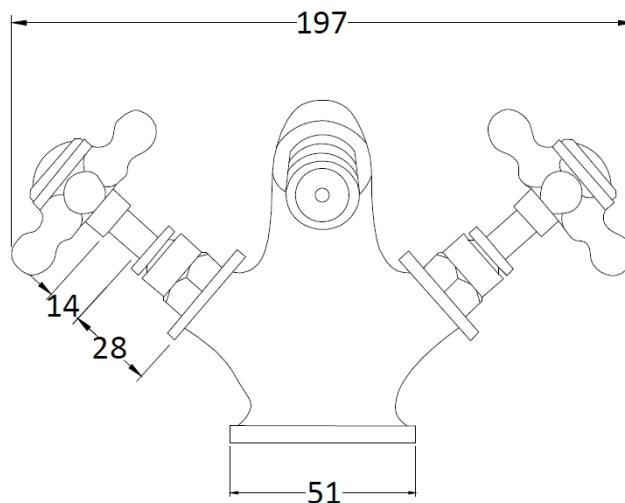

Sales Code: CTB035BCO

Description: Victrion Mono Bidet Crosshead Mixer

Product Dimensions

Height (mm):	97
Width (mm):	197
Depth (mm):	130
Length (mm):	
Nett Weight (kg):	2.2

Packaging Dimensions

Height (mm):	120
Width (mm):	195
Depth (mm):	190
Gross Weight (kg):	2.4

Packaging Data

Box Colour:	White Cardboard Box
Box Qty:	1
Label Size:	100 x 50
Label Colour:	White Label
Label Qty:	1

Outer Box Dimensions (If Applicable)

Height (mm):	395
Width (mm):	550
Depth (mm):	320
Length (mm):	
Gross Weight (kg):	13
Barcode:	5056462641171

Product Details

Country of Origin:	China
Fitting Instruction:	No
Product Material:	Brass
Control Type:	Manual
Waste Included:	Waste Included
Waste Type:	Pop-Up
WRAS Approval:	No
Approval No:	N/A
Valve/Cartridge Type:	1/4 Turn Ceramic Disc
Colour/Finish:	Brushed Copper
Mount Type:	Deck
Operating Pressure (bar):	0.1
Flow Rates: (Litres Per Min)	0.1 bar: 5 0.5 bar: 16 1 bar: 24 2 bar: 33 3 bar: 38
Pipe Size:	15 mm
Pipe Centres:	N/A