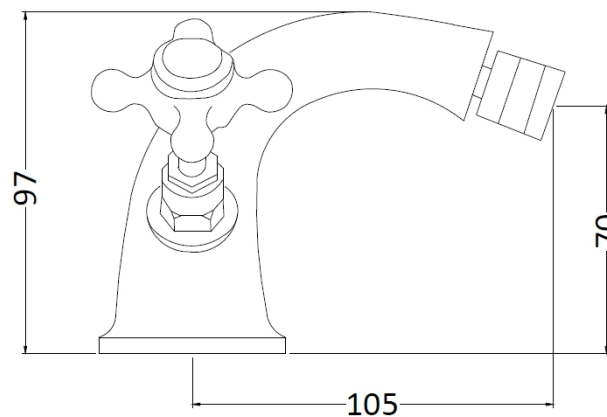

Sales Code: CTB035BCO

Description: Victrion Mono Bidet Crosshead Mixer

Product Dimensions

Height (mm):	97
Width (mm):	197
Depth (mm):	130
Length (mm):	
Nett Weight (kg):	2.2

Packaging Dimensions

Height (mm):	120
Width (mm):	195
Depth (mm):	190
Gross Weight (kg):	2.4

Packaging Data

Box Colour:	White Cardboard Box
Box Qty:	1
Label Size:	100 x 50
Label Colour:	White Label
Label Qty:	1

Outer Box Dimensions (If Applicable)

Height (mm):	395
Width (mm):	550
Depth (mm):	320
Length (mm):	
Gross Weight (kg):	13
Barcode:	5056462641171

Product Details

Country of Origin:	China
Fitting Instruction:	No
Product Material:	Brass
Control Type:	Manual
Waste Included:	Waste Included
Waste Type:	Pop-Up
WRAS Approval:	No
Approval No:	N/A
Valve/Cartridge Type:	1/4 Turn Ceramic Disc
Colour/Finish:	Brushed Copper
Mount Type:	Deck
Operating Pressure (bar):	0.1
Flow Rates: (Litres Per Min)	0.1 bar: 5 0.5 bar: 16 1 bar: 24 2 bar: 33 3 bar: 38
Pipe Size:	15 mm
Pipe Centres:	N/A