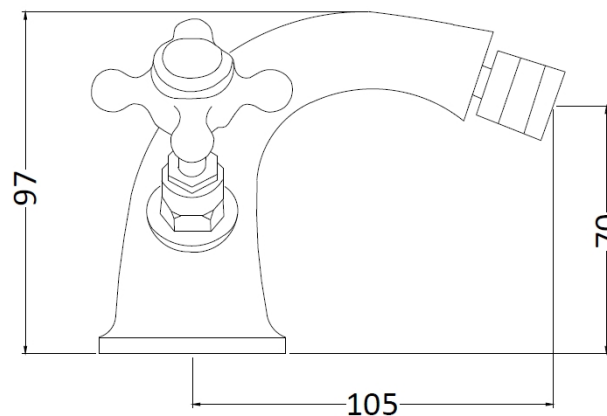

Sales Code: CTB035BC

Description: Victrion Mono Bidet Crosshead Mixer

Product Dimensions

Height (mm):	97
Width (mm):	197
Depth (mm):	130
Length (mm):	
Nett Weight (kg):	2.2

Packaging Dimensions

Height (mm):	120
Width (mm):	195
Depth (mm):	190
Gross Weight (kg):	2.4

Packaging Data

Box Colour:	White Cardboard Box
Box Qty:	1
Label Size:	100 x 50
Label Colour:	White Label
Label Qty:	1

Outer Box Dimensions (If Applicable)

Height (mm):	395
Width (mm):	550
Depth (mm):	320
Length (mm):	
Gross Weight (kg):	13
Barcode:	5056462641133

Product Details

Country of Origin:	China
Fitting Instruction:	No
Product Material:	Brass
Control Type:	Manual
Waste Included:	Waste Included
Waste Type:	Pop-Up
WRAS Approval:	No
Approval No:	N/A
Valve/Cartridge Type:	1/4 Turn Ceramic Disc
Colour/Finish:	Brushed Chrome
Mount Type:	Deck
Operating Pressure (bar):	0.1
Flow Rates: (Litres Per Min)	0.1 bar: 5 0.5 bar: 16 1 bar: 24 2 bar: 33 3 bar: 38
Pipe Size:	15 mm
Pipe Centres:	N/A