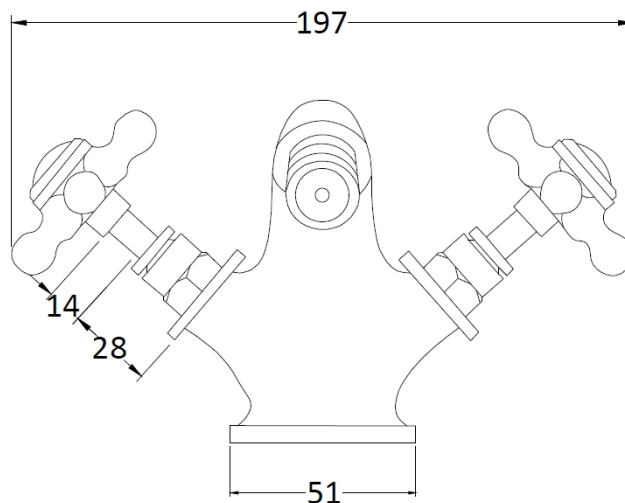

Sales Code: CTB035BC

Description: Victrion Mono Bidet Crosshead Mixer

Product Dimensions

Height (mm):	97
Width (mm):	197
Depth (mm):	130
Length (mm):	
Nett Weight (kg):	2.2

Packaging Dimensions

Height (mm):	120
Width (mm):	195
Depth (mm):	190
Gross Weight (kg):	2.4

Packaging Data

Box Colour:	White Cardboard Box
Box Qty:	1
Label Size:	100 x 50
Label Colour:	White Label
Label Qty:	1

Outer Box Dimensions (If Applicable)

Height (mm):	395
Width (mm):	550
Depth (mm):	320
Length (mm):	
Gross Weight (kg):	13
Barcode:	5056462641133

Product Details

Country of Origin:	China
Fitting Instruction:	No
Product Material:	Brass
Control Type:	Manual
Waste Included:	Waste Included
Waste Type:	Pop-Up
WRAS Approval:	No
Approval No:	N/A
Valve/Cartridge Type:	1/4 Turn Ceramic Disc
Colour/Finish:	Brushed Chrome
Mount Type:	Deck
Operating Pressure (bar):	0.1
Flow Rates: (Litres Per Min)	0.1 bar: 5 0.5 bar: 16 1 bar: 24 2 bar: 33 3 bar: 38
Pipe Size:	15 mm
Pipe Centres:	N/A